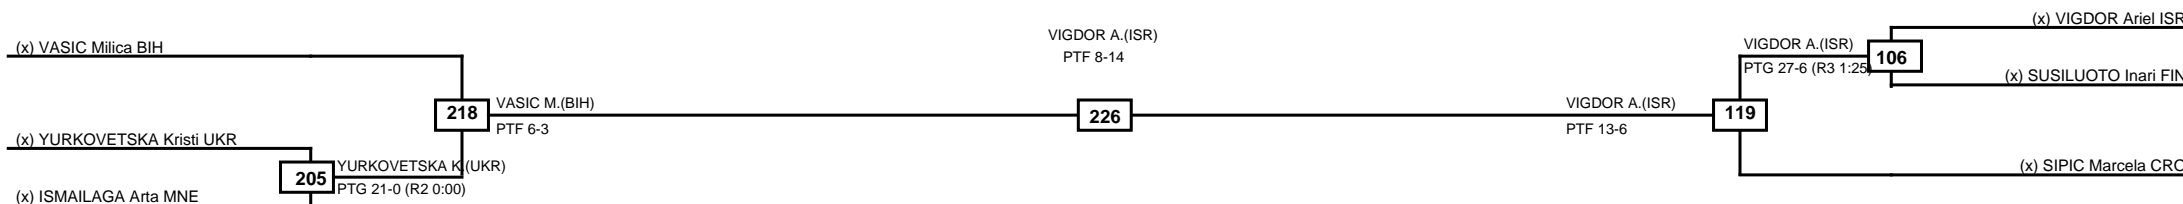

Round of 16 Quarterfinals Semifinals

Final

Semifinals

Quarterfinals

Round of 16

Classification
1 KRAJEWSKA Agnieszka POL
2 ZAMOROKA Mariia UKR
3 LEONOVA Mariia UKR
3 VASIC Jelena BIH

LEGEND RSC: Win by Referee stops contest PTF: Win by Point gap SUP: Win by Superiority DSQ: Win by Disqualification DQB: Win by Disqualification for Unsportsmanlike behavior DWR: Win by double Withdrawal R: Round
 (x)Seed PFT: Win by Final score GDP: Win by Golden points WDR: Win by Withdrawal PUN: Win by Punitive declaration DDB: Double disqualification for Unsportsmanlike behavior DDQ: Double Disqualification

Quarterfinals Semifinals

Final

Semifinals

Quarterfinals

Classification
1 WALCZAK Antonina POL
2 SOFIIA Plakhtii UKR
3 GRUBSIC Ena CRO
3 JANDROKOVIC Nika CRO

LEGEND RSC: Win by Referee stops contest PTG: Win by Point gap SUP: Win by Superiority DSQ: Win by Disqualification DQB: Win by Disqualification for Unsportsmanlike behavior DWR: Win by double Withdrawal R: Round
 (x)Seed PFT: Win by Final score GDP: Win by Golden points WDR: Win by Withdrawal PUN: Win by Punitive declaration DDB: Double disqualification for Unsportsmanlike behavior DDQ: Double Disqualification

Quarterfinals Semifinals

Final

Semifinals

Quarterfinals

Classification
1 VIGDOR Ariel ISR
2 VASIC Milica BIH
3 SIPIC Marcela CRO
3 YURKOVETSKA Kristina UKR

LEGEND RSC: Win by Referee stops contest PTG: Win by Point gap SUP: Win by Superiority DSQ: Win by Disqualification DQB: Win by Disqualification for Unsportsmanlike behavior DWR: Win by double Withdrawal R: Round
 (x)Seed PFT: Win by Final score GDP: Win by Golden points WDR: Win by Withdrawal PUN: Win by Punitive declaration DDB: Double disqualification for Unsportsmanlike behavior DDQ: Double Disqualification