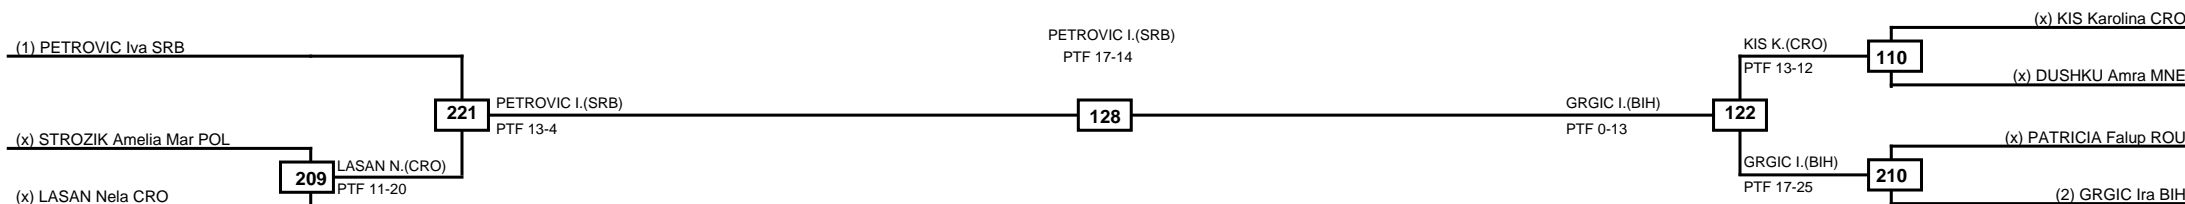

Quarterfinals Semifinals

Final

Semifinals

Quarterfinals

Classification
1 PETROVIC Iva SRB
2 GRGIC Ira BIH
3 LASAN Nela CRO
3 KIS Karolina CRO

LEGEND RSC: Win by Referee stops contest PTG: Win by Point gap SUP: Win by Superiority DSQ: Win by Disqualification DQB: Win by Disqualification for Unsportsmanlike behavior DWR: Win by double Withdrawal R: Round
 (x)Seed PFT: Win by Final score GDP: Win by Golden points WDR: Win by Withdrawal PUN: Win by Punitive declaration DDB: Double disqualification for Unsportsmanlike behavior DDQ: Double Disqualification

Quarterfinals Semifinals

Final

Semifinals

Quarterfinals

Classification
1 NGUYEN Julie FRA
2 KOZLICA Nika CRO
3 BIANCA Vulcan ROU
3 MARIC Ela SRB

LEGEND RSC: Win by Referee stops contest PTG: Win by Point gap SUP: Win by Superiority DSQ: Win by Disqualification DQB: Win by Disqualification for Unsportsmanlike behavior DWR: Win by double Withdrawal R: Round
 (x)Seed PFT: Win by Final score GDP: Win by Golden points WDR: Win by Withdrawal PUN: Win by Punitive declaration DDB: Double disqualification for Unsportsmanlike behavior DDQ: Double Disqualification