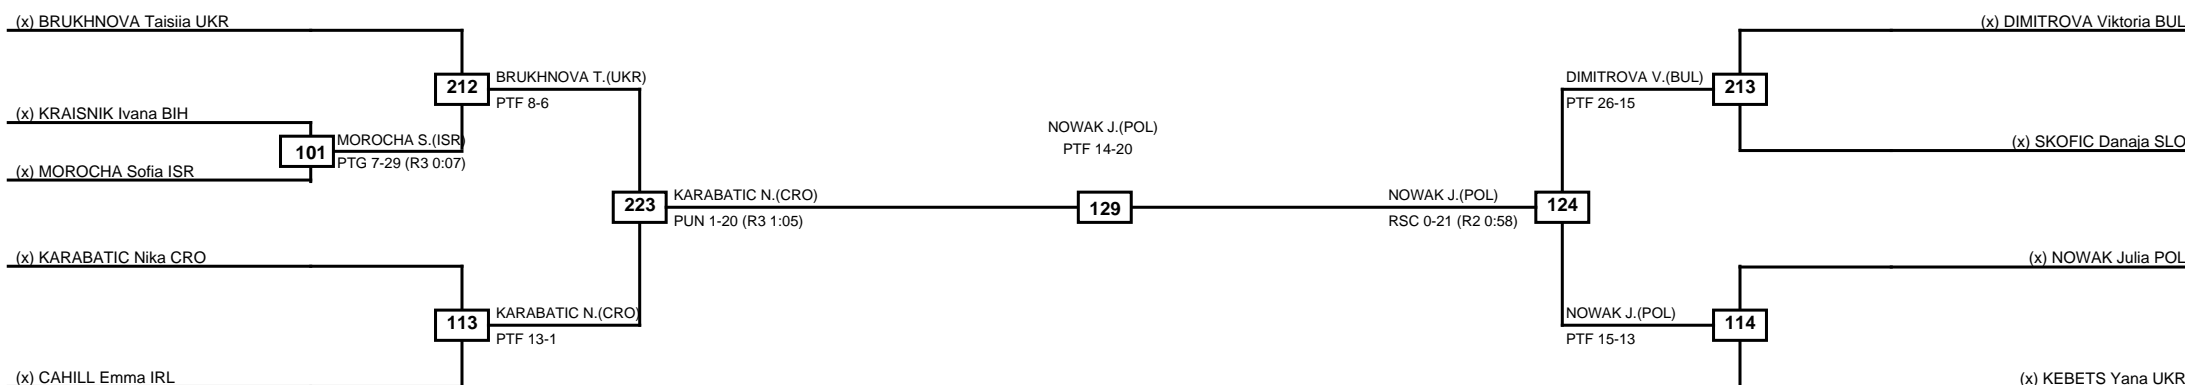

Quarterfinals Semifinals

Final

Semifinals

Quarterfinals

Classification
1 NGUYEN Julie FRA
2 KOZLICA Nika CRO
3 BIANCA Vulcan ROU
3 MARIC Ela SRB

LEGEND RSC: Win by Referee stops contest PTG: Win by Point gap SUP: Win by Superiority DSQ: Win by Disqualification DQB: Win by Disqualification for Unsportsmanlike behavior DWR: Win by double Withdrawal R: Round
 (x)Seed PFT: Win by Final score GDP: Win by Golden points WDR: Win by Withdrawal PUN: Win by Punitive declaration DDB: Double disqualification for Unsportsmanlike behavior DDQ: Double Disqualification

Quarterfinals Semifinals

Final

Semifinals

Quarterfinals

Classification
1 KOSTENEVYCH Darya UKR
2 ROMANENKO Mariia UKR
3 RAYCHEVA Laren-nur BUL
3 KOZLICA Rea CRO

LEGEND RSC: Win by Referee stops contest PTG: Win by Point gap SUP: Win by Superiority DSQ: Win by Disqualification DQB: Win by Disqualification for Unsportsmanlike behavior DWR: Win by double Withdrawal R: Round
 (x)Seed PFT: Win by Final score GDP: Win by Golden points WDR: Win by Withdrawal PUN: Win by Punitive declaration DDB: Double disqualification for Unsportsmanlike behavior DDQ: Double Disqualification

Round of 16 Quarterfinals Semifinals

Final

Semifinals

Quarterfinals

Round of 16

Classification
1 NOWAK Julia POL
2 KARABATIC Nika CRO
3 DIMITROVA Viktoria BUL
3 BRUKHNOVA Taisiia UKR

LEGEND RSC: Win by Referee stops contest PTG: Win by Point gap SUP: Win by Superiority DSQ: Win by Disqualification DQB: Win by Disqualification for Unsportsmanlike behavior DWR: Win by double Withdrawal R: Round
 (x)Seed PFT: Win by Final score GDP: Win by Golden points WDR: Win by Withdrawal PUN: Win by Punitive declaration DDB: Double disqualification for Unsportsmanlike behavior DDQ: Double Disqualification