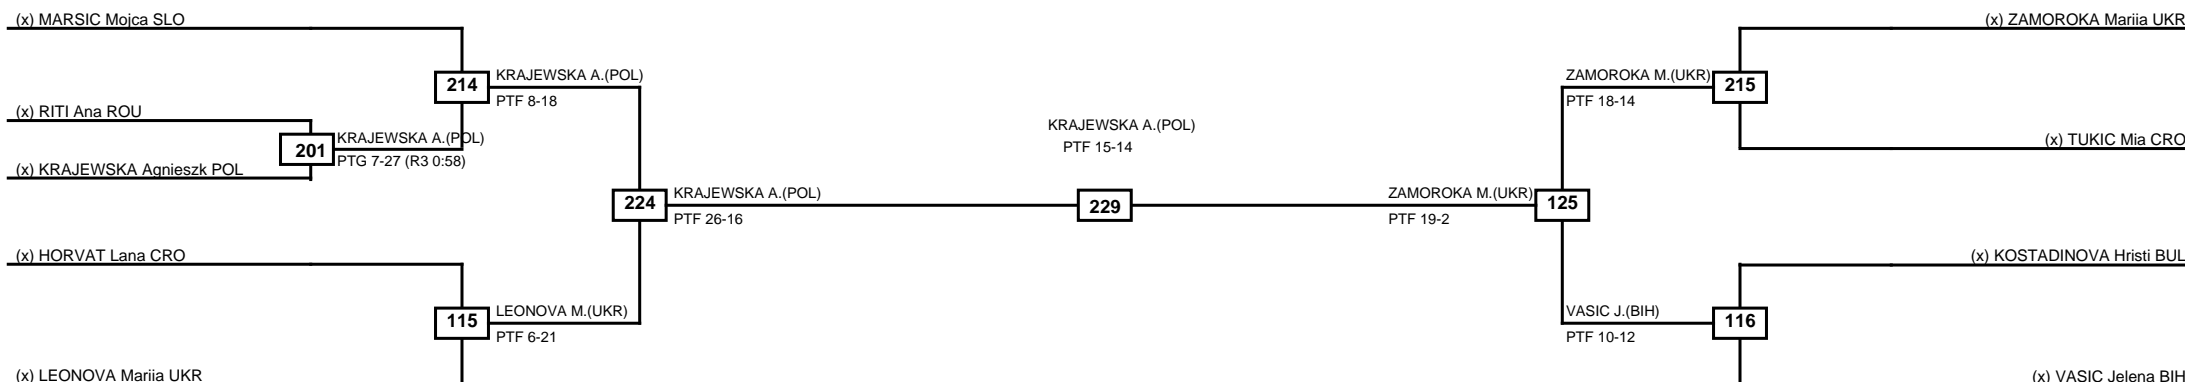

Quarterfinals Semifinals

Final

Semifinals

Quarterfinals

Classification
1 KOSTENEVYCH Darya UKR
2 ROMANENKO Mariia UKR
3 RAYCHEVA Laren-nur BUL
3 KOZLICA Rea CRO

LEGEND RSC: Win by Referee stops contest PTG: Win by Point gap SUP: Win by Superiority DSQ: Win by Disqualification DQB: Win by Disqualification for Unsportsmanlike behavior DWR: Win by double Withdrawal R: Round
 (x)Seed PFT: Win by Final score GDP: Win by Golden points WDR: Win by Withdrawal PUN: Win by Punitive declaration DDB: Double disqualification for Unsportsmanlike behavior DDQ: Double Disqualification

Round of 16 Quarterfinals Semifinals

Final

Semifinals

Quarterfinals

Round of 16

Classification
1 NOWAK Julia POL
2 KARABATIC Nika CRO
3 DIMITROVA Viktoria BUL
3 BRUKHNOVA Taisiia UKR

LEGEND RSC: Win by Referee stops contest PTG: Win by Point gap SUP: Win by Superiority DSQ: Win by Disqualification DQB: Win by Disqualification for Unsportsmanlike behavior DWR: Win by double Withdrawal R: Round
 (x)Seed PFT: Win by Final score GDP: Win by Golden points WDR: Win by Withdrawal PUN: Win by Punitive declaration DDB: Double disqualification for Unsportsmanlike behavior DDQ: Double Disqualification

Round of 16 Quarterfinals Semifinals

Final

Semifinals

Quarterfinals

Round of 16

Classification
1 KRAJEWSKA Agnieszka POL
2 ZAMOROKA Mariia UKR
3 LEONOVA Mariia UKR
3 VASIC Jelena BIH

LEGEND RSC: Win by Referee stops contest PTF: Win by Point gap SUP: Win by Superiority DSQ: Win by Disqualification DQB: Win by Disqualification for Unsportsmanlike behavior DWR: Win by double Withdrawal R: Round
 (x)Seed PFT: Win by Final score GDP: Win by Golden points WDR: Win by Withdrawal PUN: Win by Punitive declaration DDB: Double disqualification for Unsportsmanlike behavior DDQ: Double Disqualification