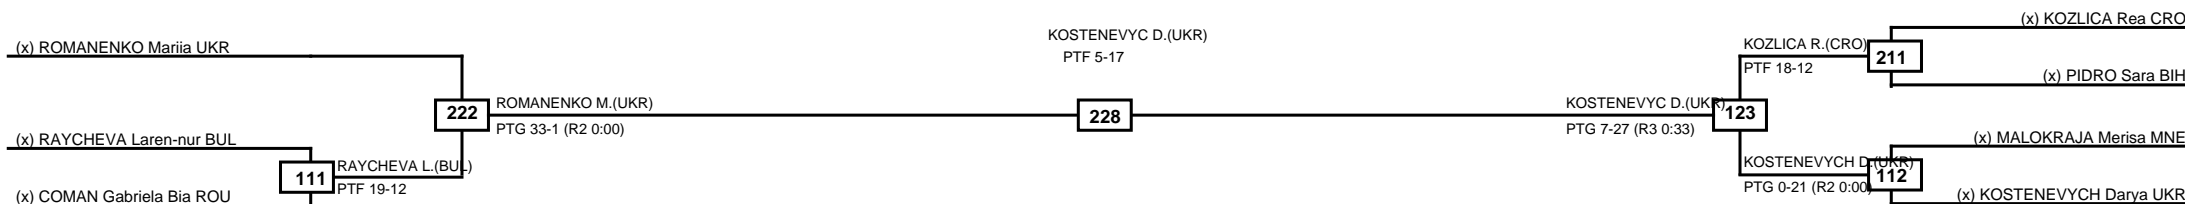

Quarterfinals Semifinals

Final

Semifinals

Quarterfinals

Classification
1 PETROVIC Iva SRB
2 GRGIC Ira BIH
3 LASAN Nela CRO
3 KIS Karolina CRO

LEGEND RSC: Win by Referee stops contest PTG: Win by Point gap SUP: Win by Superiority DSQ: Win by Disqualification DQB: Win by Disqualification for Unsportsmanlike behavior DWR: Win by double Withdrawal R: Round
 (x)Seed PFT: Win by Final score GDP: Win by Golden points WDR: Win by Withdrawal PUN: Win by Punitive declaration DDB: Double disqualification for Unsportsmanlike behavior DDQ: Double Disqualification

Quarterfinals Semifinals

Final

Semifinals

Quarterfinals

Classification
1 NGUYEN Julie FRA
2 KOZLICA Nika CRO
3 BIANCA Vulcan ROU
3 MARIC Ela SRB

LEGEND RSC: Win by Referee stops contest PTG: Win by Point gap SUP: Win by Superiority DSQ: Win by Disqualification DQB: Win by Disqualification for Unsportsmanlike behavior DWR: Win by double Withdrawal R: Round
 (x)Seed PFT: Win by Final score GDP: Win by Golden points WDR: Win by Withdrawal PUN: Win by Punitive declaration DDB: Double disqualification for Unsportsmanlike behavior DDQ: Double Disqualification

Quarterfinals Semifinals

Final

Semifinals

Quarterfinals

Classification
1 KOSTENEVYCH Darya UKR
2 ROMANENKO Mariia UKR
3 RAYCHEVA Laren-nur BUL
3 KOZLICA Rea CRO

LEGEND RSC: Win by Referee stops contest PTG: Win by Point gap SUP: Win by Superiority DSQ: Win by Disqualification DQB: Win by Disqualification for Unsportsmanlike behavior DWR: Win by double Withdrawal R: Round
 (x)Seed PFT: Win by Final score GDP: Win by Golden points WDR: Win by Withdrawal PUN: Win by Punitive declaration DDB: Double disqualification for Unsportsmanlike behavior DDQ: Double Disqualification