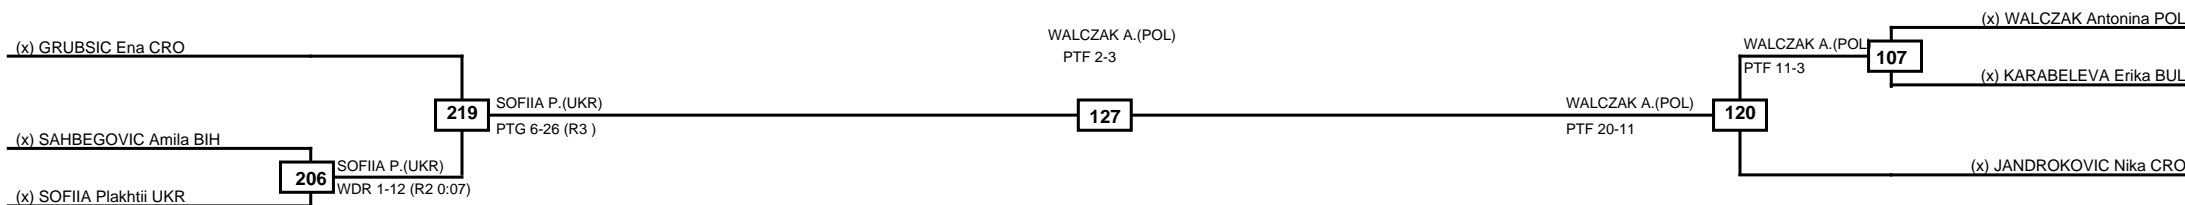

Round of 16 Quarterfinals Semifinals

Final

Semifinals

Quarterfinals

Round of 16

Classification
1 KRAJEWSKA Agnieszka POL
2 ZAMOROKA Mariia UKR
3 LEONOVA Mariia UKR
3 VASIC Jelena BIH

LEGEND RSC: Win by Referee stops contest PTF: Win by Point gap SUP: Win by Superiority DSQ: Win by Disqualification DQB: Win by Disqualification for Unsportsmanlike behavior DWR: Win by double Withdrawal R: Round
 (x)Seed PFT: Win by Final score GDP: Win by Golden points WDR: Win by Withdrawal PUN: Win by Punitive declaration DDB: Double disqualification for Unsportsmanlike behavior DDQ: Double Disqualification

Quarterfinals Semifinals

Final

Semifinals

Quarterfinals

Classification
1 WALCZAK Antonina POL
2 SOFIIA Plakhtii UKR
3 GRUBSIC Ena CRO
3 JANDROKOVIC Nika CRO

LEGEND RSC: Win by Referee stops contest PTG: Win by Point gap SUP: Win by Superiority DSQ: Win by Disqualification DQB: Win by Disqualification for Unsportsmanlike behavior DWR: Win by double Withdrawal R: Round
 (x)Seed PFT: Win by Final score GDP: Win by Golden points WDR: Win by Withdrawal PUN: Win by Punitive declaration DDB: Double disqualification for Unsportsmanlike behavior DDQ: Double Disqualification