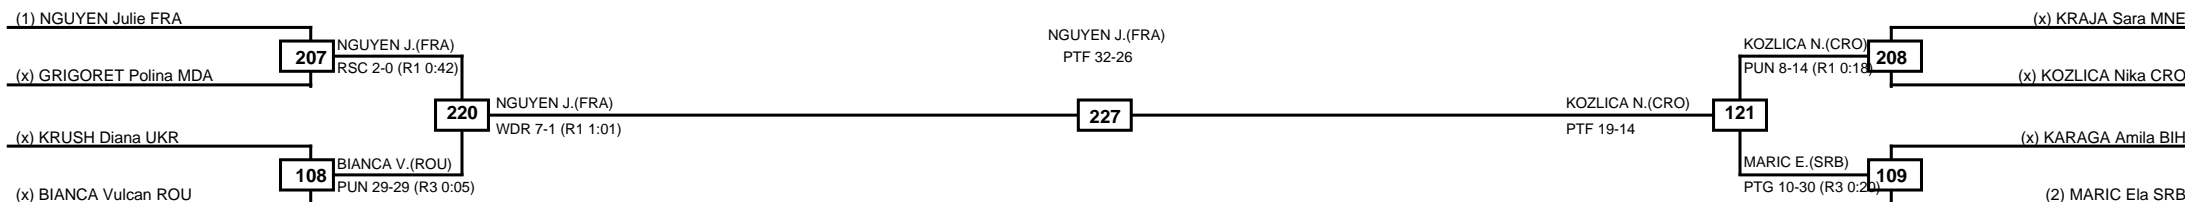

Quarterfinals Semifinals

Final

Semifinals

Quarterfinals

Classification
1 PETROVIC Iva SRB
2 GRGIC Ira BIH
3 LASAN Nela CRO
3 KIS Karolina CRO

LEGEND RSC: Win by Referee stops contest PTG: Win by Point gap SUP: Win by Superiority DSQ: Win by Disqualification DQB: Win by Disqualification for Unsportsmanlike behavior DWR: Win by double Withdrawal R: Round
 (x)Seed PFT: Win by Final score GDP: Win by Golden points WDR: Win by Withdrawal PUN: Win by Punitive declaration DDB: Double disqualification for Unsportsmanlike behavior DDQ: Double Disqualification

Quarterfinals Semifinals

Final

Semifinals

Quarterfinals

Classification
1 NGUYEN Julie FRA
2 KOZLICA Nika CRO
3 BIANCA Vulcan ROU
3 MARIC Ela SRB

LEGEND RSC: Win by Referee stops contest PTG: Win by Point gap SUP: Win by Superiority DSQ: Win by Disqualification DQB: Win by Disqualification for Unsportsmanlike behavior DWR: Win by double Withdrawal R: Round
 (x)Seed PFT: Win by Final score GDP: Win by Golden points WDR: Win by Withdrawal PUN: Win by Punitive declaration DDB: Double disqualification for Unsportsmanlike behavior DDQ: Double Disqualification

Quarterfinals Semifinals

Final

Semifinals

Quarterfinals

Classification
1 KOSTENEVYCH Darya UKR
2 ROMANENKO Mariia UKR
3 RAYCHEVA Laren-nur BUL
3 KOZLICA Rea CRO

LEGEND RSC: Win by Referee stops contest PTG: Win by Point gap SUP: Win by Superiority DSQ: Win by Disqualification DQB: Win by Disqualification for Unsportsmanlike behavior DWR: Win by double Withdrawal R: Round
 (x)Seed PFT: Win by Final score GDP: Win by Golden points WDR: Win by Withdrawal PUN: Win by Punitive declaration DDB: Double disqualification for Unsportsmanlike behavior DDQ: Double Disqualification