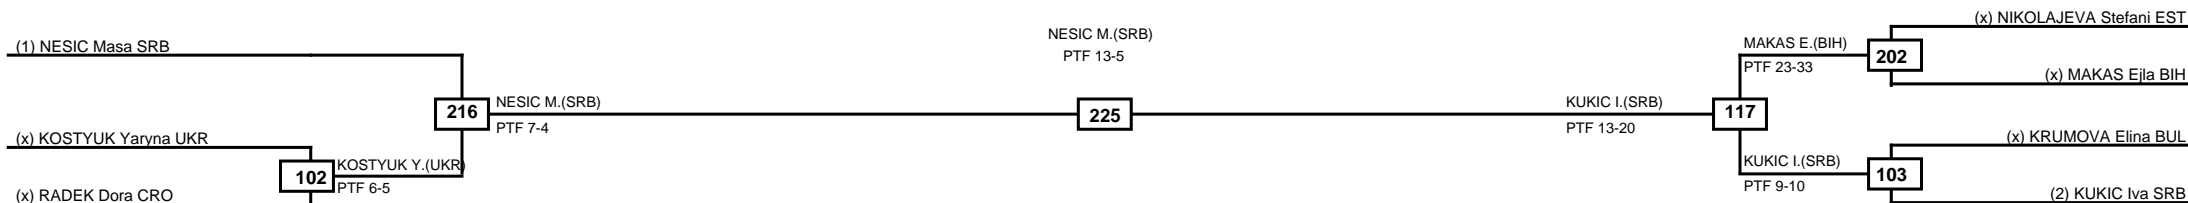

Quarterfinals Semifinals

Final

Semifinals

Quarterfinals

Classification
1 WALCZAK Antonina POL
2 SOFIIA Plakhtii UKR
3 GRUBSIC Ena CRO
3 JANDROKOVIC Nika CRO

LEGEND RSC: Win by Referee stops contest PTG: Win by Point gap SUP: Win by Superiority DSQ: Win by Disqualification DQB: Win by Disqualification for Unsportsmanlike behavior DWR: Win by double Withdrawal R: Round
 (x)Seed PFT: Win by Final score GDP: Win by Golden points WDR: Win by Withdrawal PUN: Win by Punitive declaration DDB: Double disqualification for Unsportsmanlike behavior DDQ: Double Disqualification

Quarterfinals Semifinals

Final

Semifinals

Quarterfinals

Classification
1 VIGDOR Ariel ISR
2 VASIC Milica BIH
3 SIPIC Marcela CRO
3 YURKOVETSKA Kristina UKR

LEGEND RSC: Win by Referee stops contest PTG: Win by Point gap SUP: Win by Superiority DSQ: Win by Disqualification DQB: Win by Disqualification for Unsportsmanlike behavior DWR: Win by double Withdrawal R: Round
 (x)Seed PFT: Win by Final score GDP: Win by Golden points WDR: Win by Withdrawal PUN: Win by Punitive declaration DDB: Double disqualification for Unsportsmanlike behavior DDQ: Double Disqualification

Quarterfinals Semifinals

Final

Semifinals

Quarterfinals

Classification
1 NESIC Masa SRB
2 KUKIC Iva SRB
3 MAKAS Eja BIH
3 KOSTYUK Yaryna UKR

LEGEND RSC: Win by Referee stops contest PTG: Win by Point gap SUP: Win by Superiority DSQ: Win by Disqualification DQB: Win by Disqualification for Unsportsmanlike behavior DWR: Win by double Withdrawal R: Round
 (x)Seed PFT: Win by Final score GDP: Win by Golden points WDR: Win by Withdrawal PUN: Win by Punitive declaration DDB: Double disqualification for Unsportsmanlike behavior DDQ: Double Disqualification