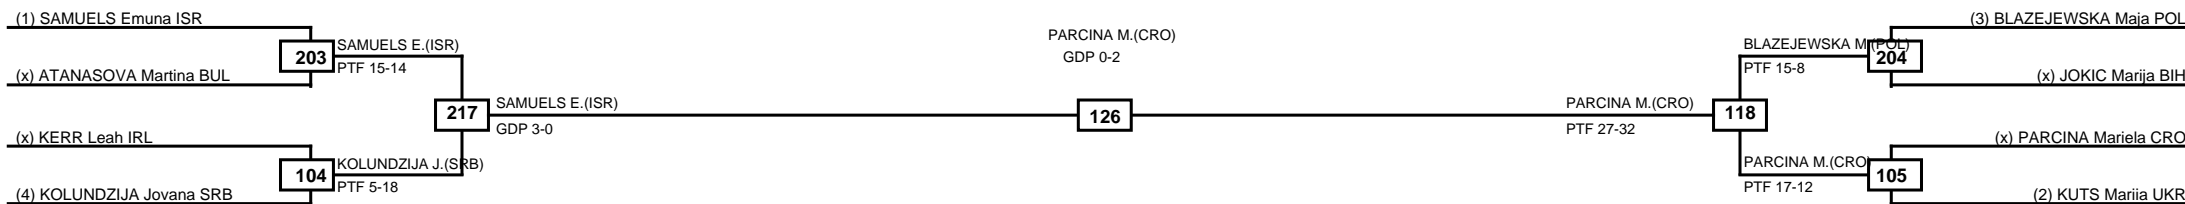

Quarterfinals Semifinals

Final

Semifinals

Quarterfinals

Classification
1 VIGDOR Ariel ISR
2 VASIC Milica BIH
3 SIPIC Marcela CRO
3 YURKOVETSKA Kristina UKR

LEGEND RSC: Win by Referee stops contest PTG: Win by Point gap SUP: Win by Superiority DSQ: Win by Disqualification DQB: Win by Disqualification for Unsportsmanlike behavior DWR: Win by double Withdrawal R: Round
 (x)Seed PFT: Win by Final score GDP: Win by Golden points WDR: Win by Withdrawal PUN: Win by Punitive declaration DDB: Double disqualification for Unsportsmanlike behavior DDQ: Double Disqualification

Quarterfinals Semifinals

Final

Semifinals

Quarterfinals

Classification
1 NESIC Masa SRB
2 KUKIC Iva SRB
3 MAKAS Eja BIH
3 KOSTYUK Yaryna UKR

LEGEND RSC: Win by Referee stops contest PTG: Win by Point gap SUP: Win by Superiority DSQ: Win by Disqualification DQB: Win by Disqualification for Unsportsmanlike behavior DWR: Win by double Withdrawal R: Round
 (x)Seed PFT: Win by Final score GDP: Win by Golden points WDR: Win by Withdrawal PUN: Win by Punitive declaration DDB: Double disqualification for Unsportsmanlike behavior DDQ: Double Disqualification

Quarterfinals Semifinals

Final

Semifinals

Quarterfinals

Classification
1 PARCINA Mariela CRO
2 SAMUELS Emuna ISR
3 BLAZEJEWSKA Maja POL
3 KOLUNDZIJA Jovana SRB

LEGEND RSC: Win by Referee stops contest PTG: Win by Point gap SUP: Win by Superiority DSQ: Win by Disqualification DQB: Win by Disqualification for Unsportsmanlike behavior DWR: Win by double Withdrawal R: Round
 (x)Seed PFT: Win by Final score GDP: Win by Golden points WDR: Win by Withdrawal PUN: Win by Punitive declaration DDB: Double disqualification for Unsportsmanlike behavior DDQ: Double Disqualification