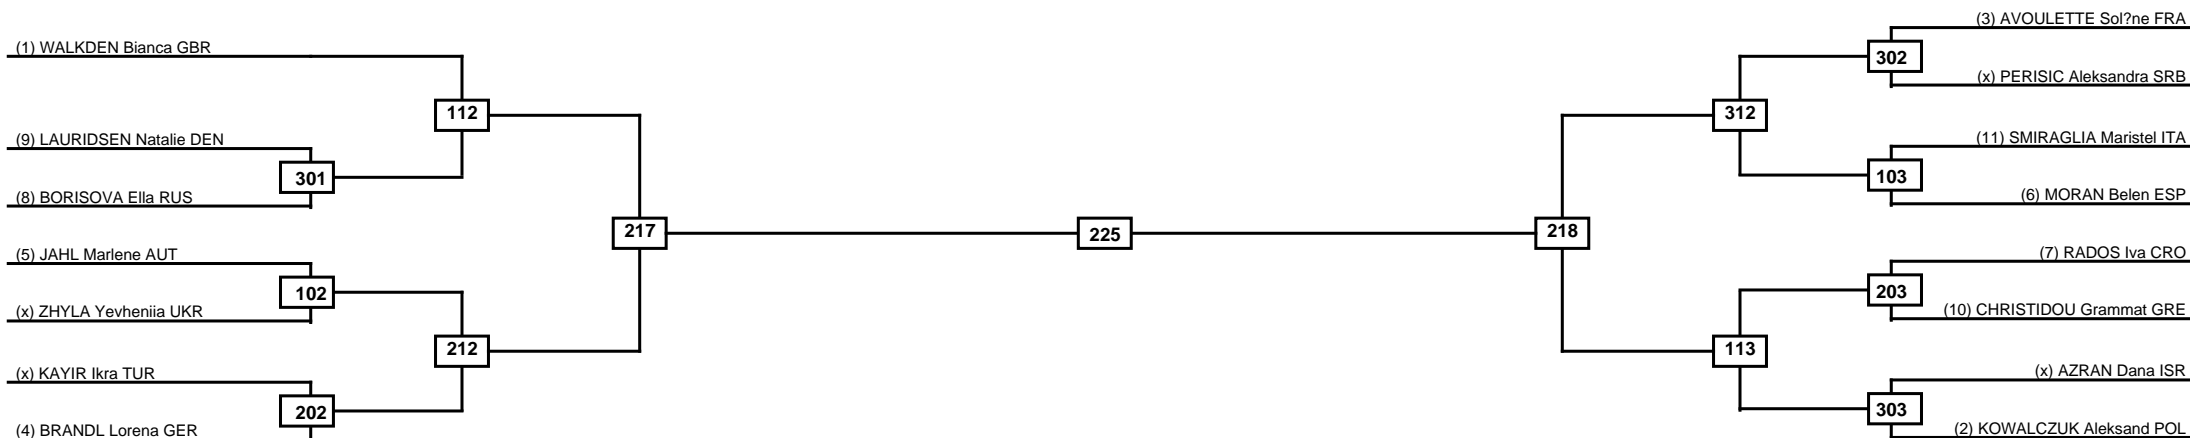

Round of 32   Round of 16   Quarterfinals   Semifinals   Final   Semifinals   Quarterfinals   Round of 16   Round of 32

Classification
1
2
3
3

LEGEND RSC: Win by Referee stops contest   PTG: Win by Point gap   SUP: Win by Superiority   DSQ: Win by Disqualification   DQB: Win by Disqualification for Unsportsmanlike behavior   DWR: Win by double Withdrawal   R: Round  
 (x)Seed   PFT: Win by Final score   GDP: Win by Golden points   WDR: Win by Withdrawal   PUN: Win by Punitive declaration   DDB: Double disqualification for Unsportsmanlike behavior   DDQ: Double Disqualification

D4 2021 European Senior Championships - WT G4  
SUN 11 APR 2021  
Women -73kg Contestants: 16

Round of 16 Quarterfinals Semifinals Final Semifinals Quarterfinals Round of 16

Classification
1
2
3
3

LEGEND RSC: Win by Referee stops contest PTG: Win by Point gap SUP: Win by Superiority DSQ: Win by Disqualification DQB: Win by Disqualification for Unsportsmanlike behavior DWR: Win by double Withdrawal R: Round  
(x)Seed PFT: Win by Final score GDP: Win by Golden points WDR: Win by Withdrawal PUN: Win by Punitive declaration DDB: Double disqualification for Unsportsmanlike behavior DDQ: Double Disqualification

Round of 16    Quarterfinals    Semifinals                                  Final                                  Semifinals    Quarterfinals    Round of 16

Classification
1
2
3
3

**LEGEND**    RSC: Win by Referee stops contest    PTG: Win by Point gap    SUP: Win by Superiority    DSQ: Win by Disqualification    DQB: Win by Disqualification for Unsportsmanlike behavior    DWR: Win by double Withdrawal    R: Round  
 (x)Seed    PFT: Win by Final score    GDP: Win by Golden points    WDR: Win by Withdrawal    PUN: Win by Punitive declaration    DDB: Double disqualification for Unsportsmanlike behavior    DDQ: Double Disqualification