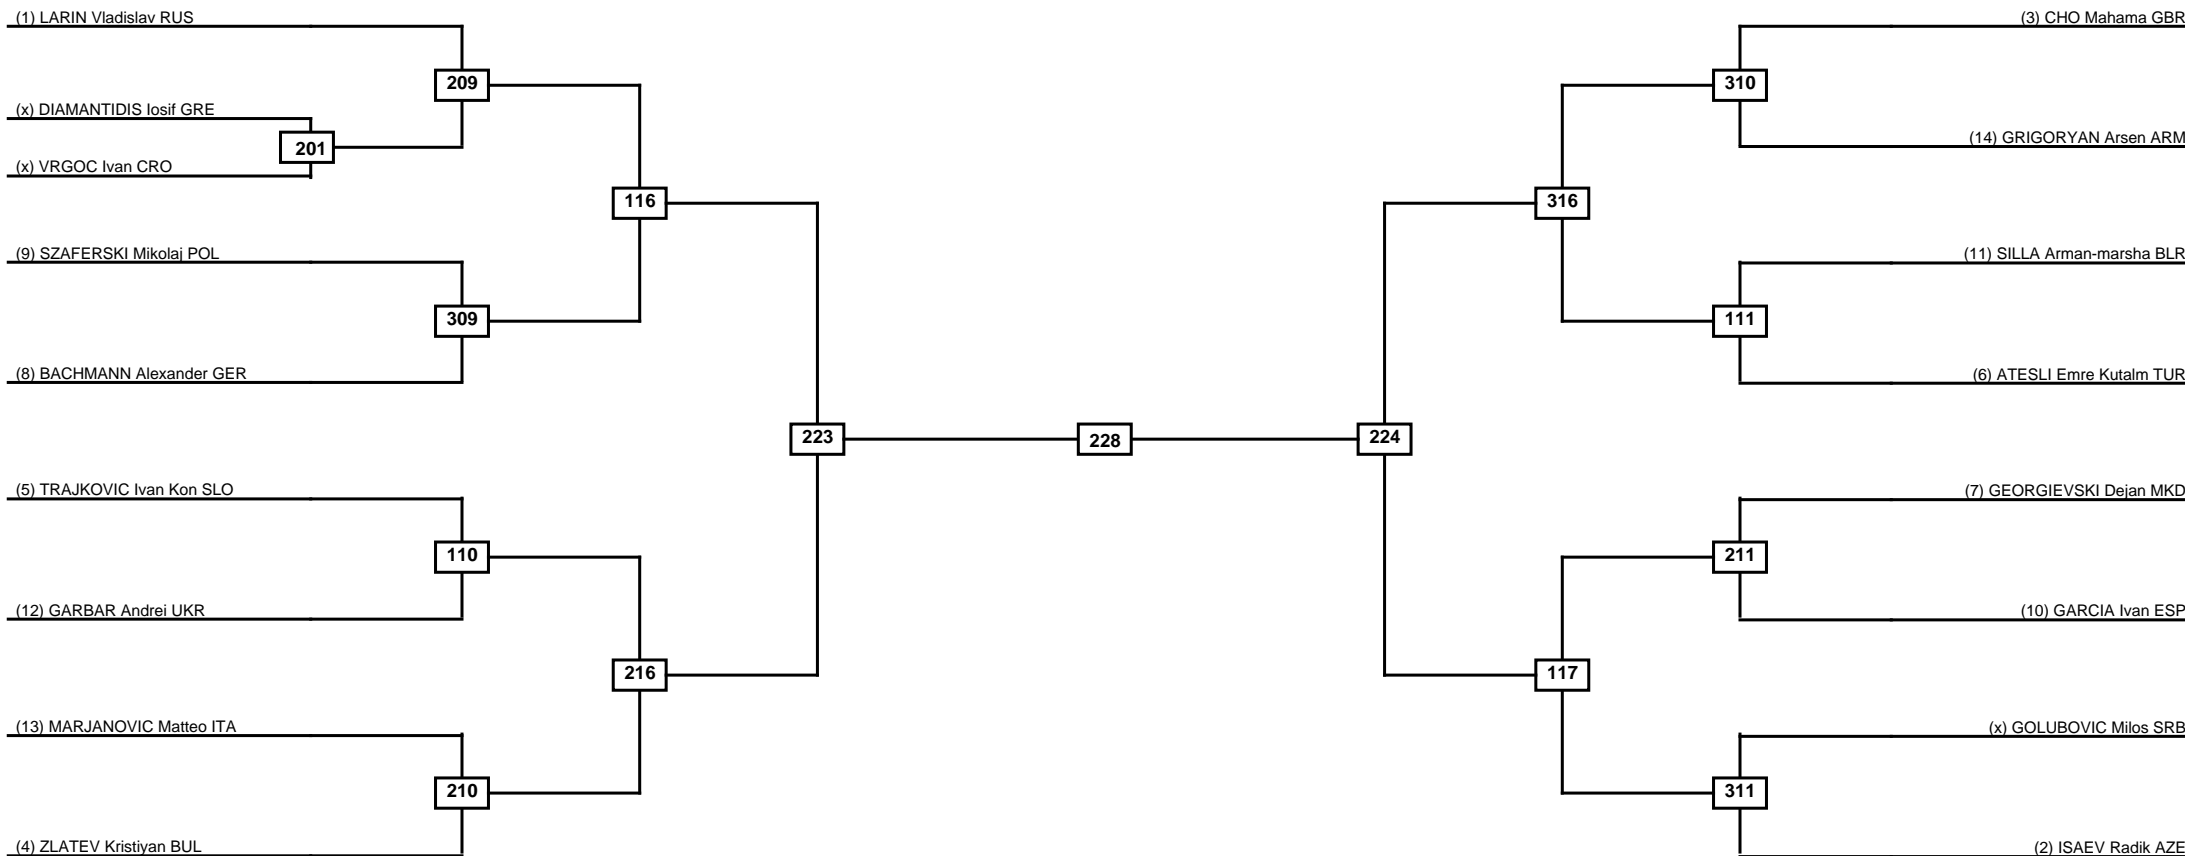

Round of 32   Round of 16   Quarterfinals   Semifinals   Final   Semifinals   Quarterfinals   Round of 16   Round of 32

Classification
1
2
3
3

LEGEND RSC: Win by Referee stops contest   PTG: Win by Point gap   SUP: Win by Superiority   DSQ: Win by Disqualification   DQB: Win by Disqualification for Unsportsmanlike behavior   DWR: Win by double Withdrawal   R: Round  
 (x)Seed   PFT: Win by Final score   GDP: Win by Golden points   WDR: Win by Withdrawal   PUN: Win by Punitive declaration   DDB: Double disqualification for Unsportsmanlike behavior   DDQ: Double Disqualification

Round of 16    Quarterfinals    Semifinals                                  Final                                  Semifinals    Quarterfinals    Round of 16

Classification
1
2
3
3

**LEGEND**    RSC: Win by Referee stops contest    PTG: Win by Point gap    SUP: Win by Superiority    DSQ: Win by Disqualification    DQB: Win by Disqualification for Unsportsmanlike behavior    DWR: Win by double Withdrawal    R: Round  
 (x)Seed    PFT: Win by Final score    GDP: Win by Golden points    WDR: Win by Withdrawal    PUN: Win by Punitive declaration    DDB: Double disqualification for Unsportsmanlike behavior    DDQ: Double Disqualification