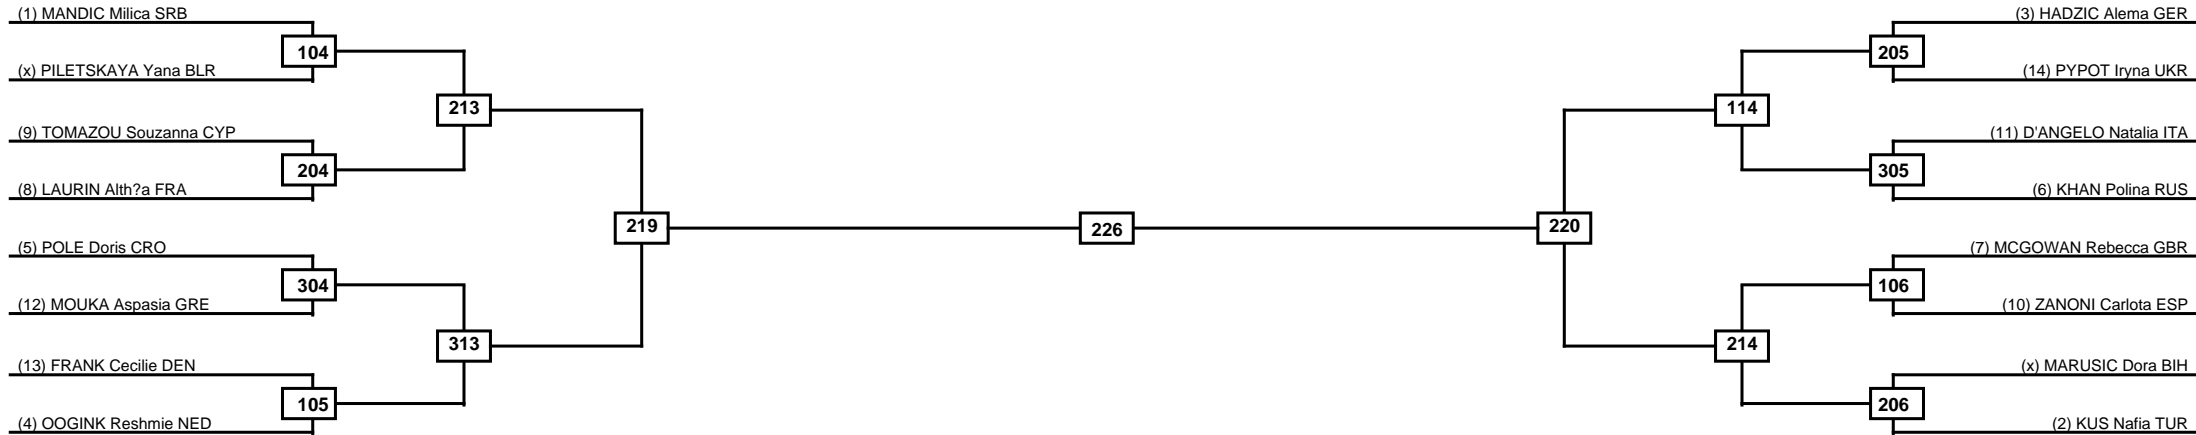

D4 2021 European Senior Championships - WT G4
SUN 11 APR 2021
Women -73kg Contestants: 16

Round of 16 Quarterfinals Semifinals Final Semifinals Quarterfinals Round of 16

Classification
1
2
3
3

LEGEND RSC: Win by Referee stops contest PTG: Win by Point gap SUP: Win by Superiority DSQ: Win by Disqualification DQB: Win by Disqualification for Unsportsmanlike behavior DWR: Win by double Withdrawal R: Round
(x)Seed PFT: Win by Final score GDP: Win by Golden points WDR: Win by Withdrawal PUN: Win by Punitive declaration DDB: Double disqualification for Unsportsmanlike behavior DDQ: Double Disqualification