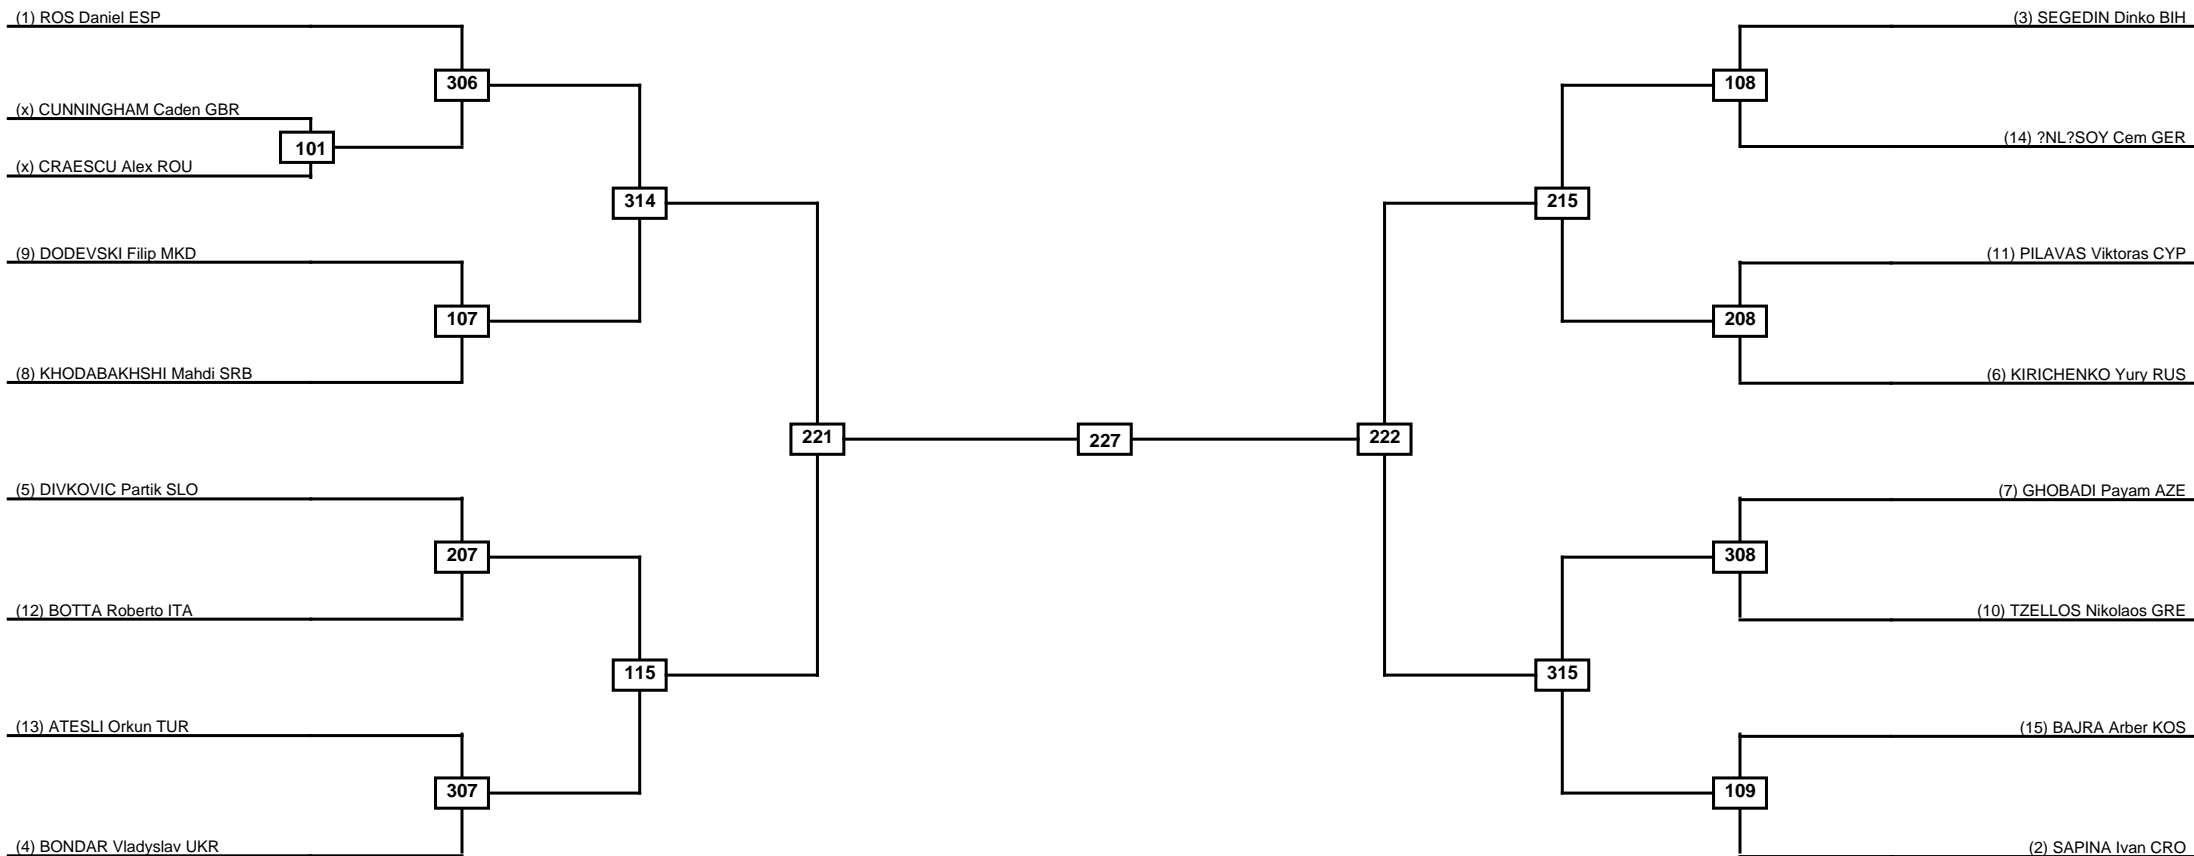

Round of 32   Round of 16   Quarterfinals   Semifinals   Final   Semifinals   Quarterfinals   Round of 16   Round of 32

Classification
1
2
3
3

LEGEND RSC: Win by Referee stops contest   PTG: Win by Point gap   SUP: Win by Superiority   DSQ: Win by Disqualification   DQB: Win by Disqualification for Unsportsmanlike behavior   DWR: Win by double Withdrawal   R: Round  
 (x)Seed   PFT: Win by Final score   GDP: Win by Golden points   WDR: Win by Withdrawal   PUN: Win by Punitive declaration   DDB: Double disqualification for Unsportsmanlike behavior   DDQ: Double Disqualification

Round of 16    Quarterfinals    Semifinals                                  Final                                  Semifinals    Quarterfinals    Round of 16

Classification
1
2
3
3

**LEGEND**    RSC: Win by Referee stops contest    PTG: Win by Point gap    SUP: Win by Superiority    DSQ: Win by Disqualification    DQB: Win by Disqualification for Unsportsmanlike behavior    DWR: Win by double Withdrawal    R: Round  
 (x)Seed    PFT: Win by Final score    GDP: Win by Golden points    WDR: Win by Withdrawal    PUN: Win by Punitive declaration    DDB: Double disqualification for Unsportsmanlike behavior    DDQ: Double Disqualification