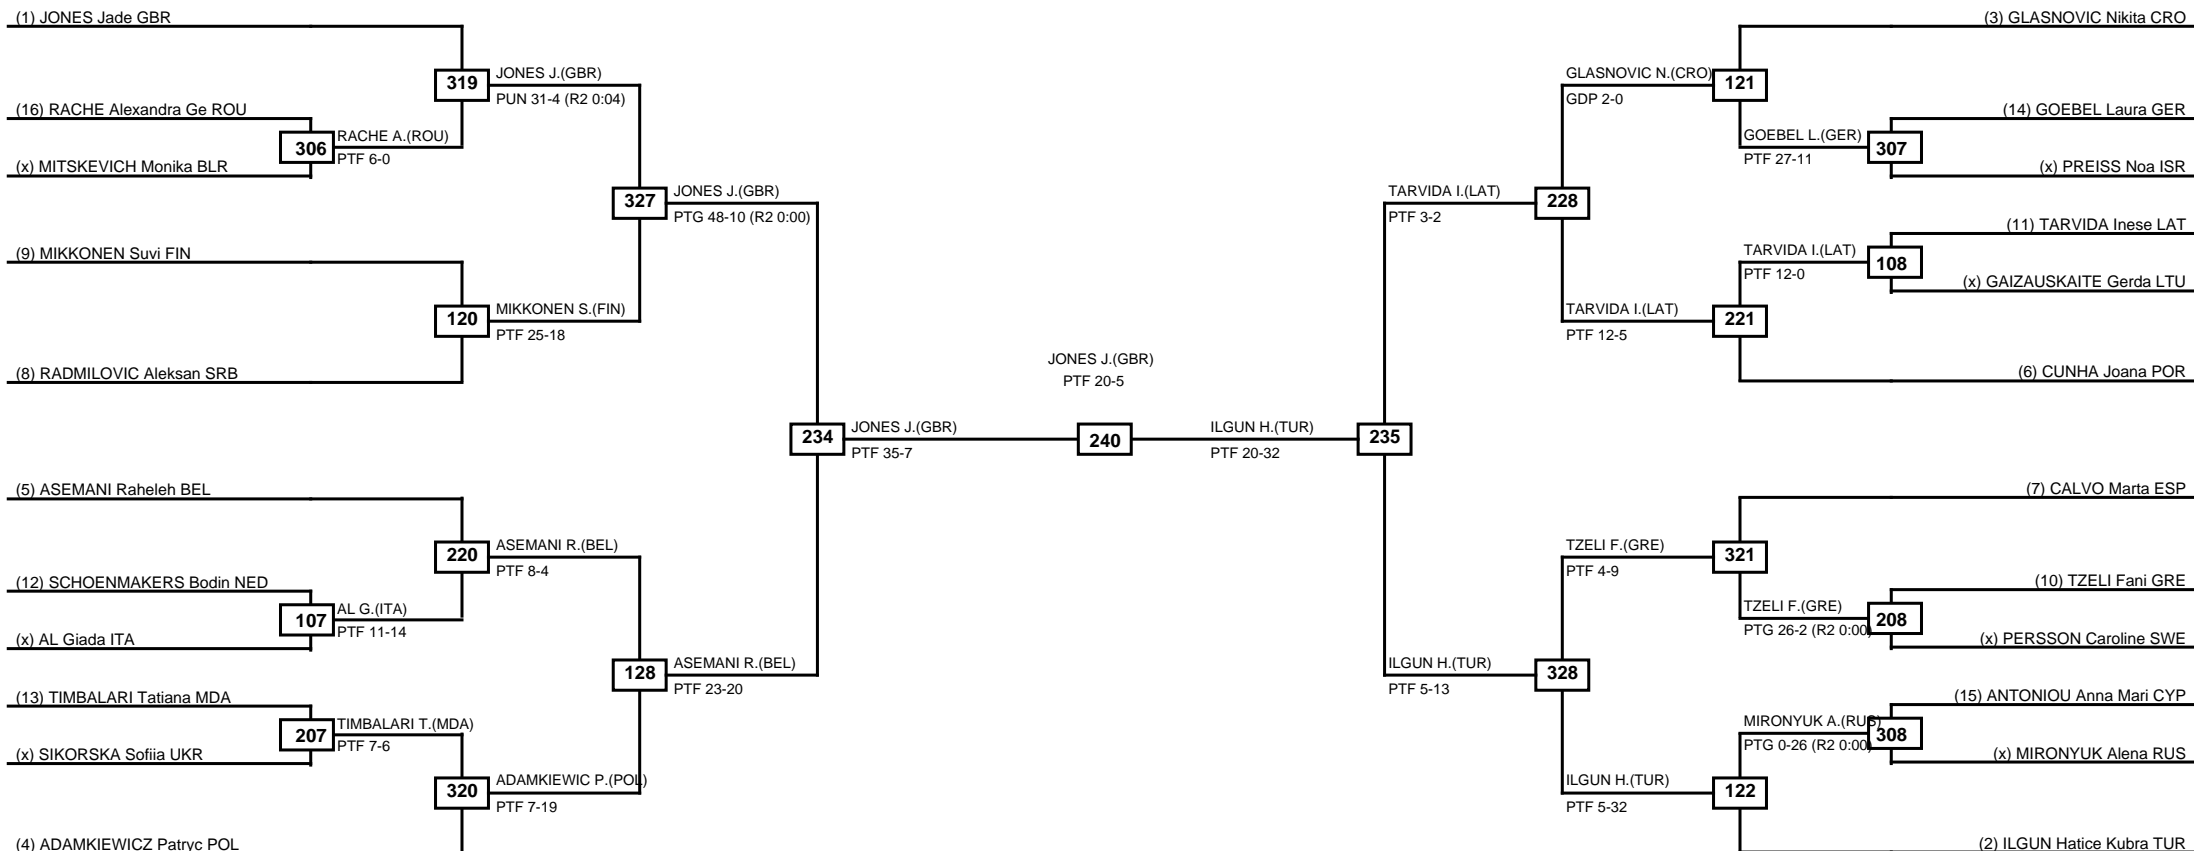

Round of 64 Round of 32 Round of 16 Quarterfinals Semifinals Final Semifinals Quarterfinals Round of 16 Round of 32 Round of 64

LEGEND RSC: Win by Referee stops contest PTF: Win by Point gap SUP: Win by Superiority DSQ: Win by Disqualification DQB: Win by Disqualification for Unsportsmanlike behavior DWR: Win by double Withdrawal R: Round
(x)Seed PFT: Win by Final score GDP: Win by Golden points WDR: Win by Withdrawal PUN: Win by Punitive declaration DDB: Double disqualification for Unsportsmanlike behavior DDQ: Double Disqualification

Round of 32 Round of 16 Quarterfinals Semifinals Final Semifinals Quarterfinals Round of 16 Round of 32

Classification
1 RECBER Hakan TUR
2 JORQUERA Joan ESP
3 CRESCENZI Simone ITA
3 ACHAB Jaouad BEL

LEGEND RSC: Win by Referee stops contest PTF: Win by Point gap SUP: Win by Superiority DSQ: Win by Disqualification DQB: Win by Disqualification for Unsportsmanlike behavior DWR: Win by double Withdrawal R: Round
(x)Seed PFT: Win by Final score GDP: Win by Golden points WDR: Win by Withdrawal PUN: Win by Punitive declaration DDB: Double disqualification for Unsportsmanlike behavior DDQ: Double Disqualification

Round of 32 Round of 16 Quarterfinals Semifinals Final Semifinals Quarterfinals Round of 16 Round of 32

Classification
1 JONES Jade GBR
2 ILGUN Hatice Kubra TUR
3 ASEMANI Raheleh BEL
3 TARVIDA Inese LAT

LEGEND RSC: Win by Referee stops contest PTF: Win by Point gap SUP: Win by Superiority DSQ: Win by Disqualification DQB: Win by Disqualification for Unsportsmanlike behavior DWR: Win by double Withdrawal R: Round
(x)Seed PFT: Win by Final score GDP: Win by Golden points WDR: Win by Withdrawal PUN: Win by Punitive declaration DDB: Double disqualification for Unsportsmanlike behavior DDQ: Double Disqualification