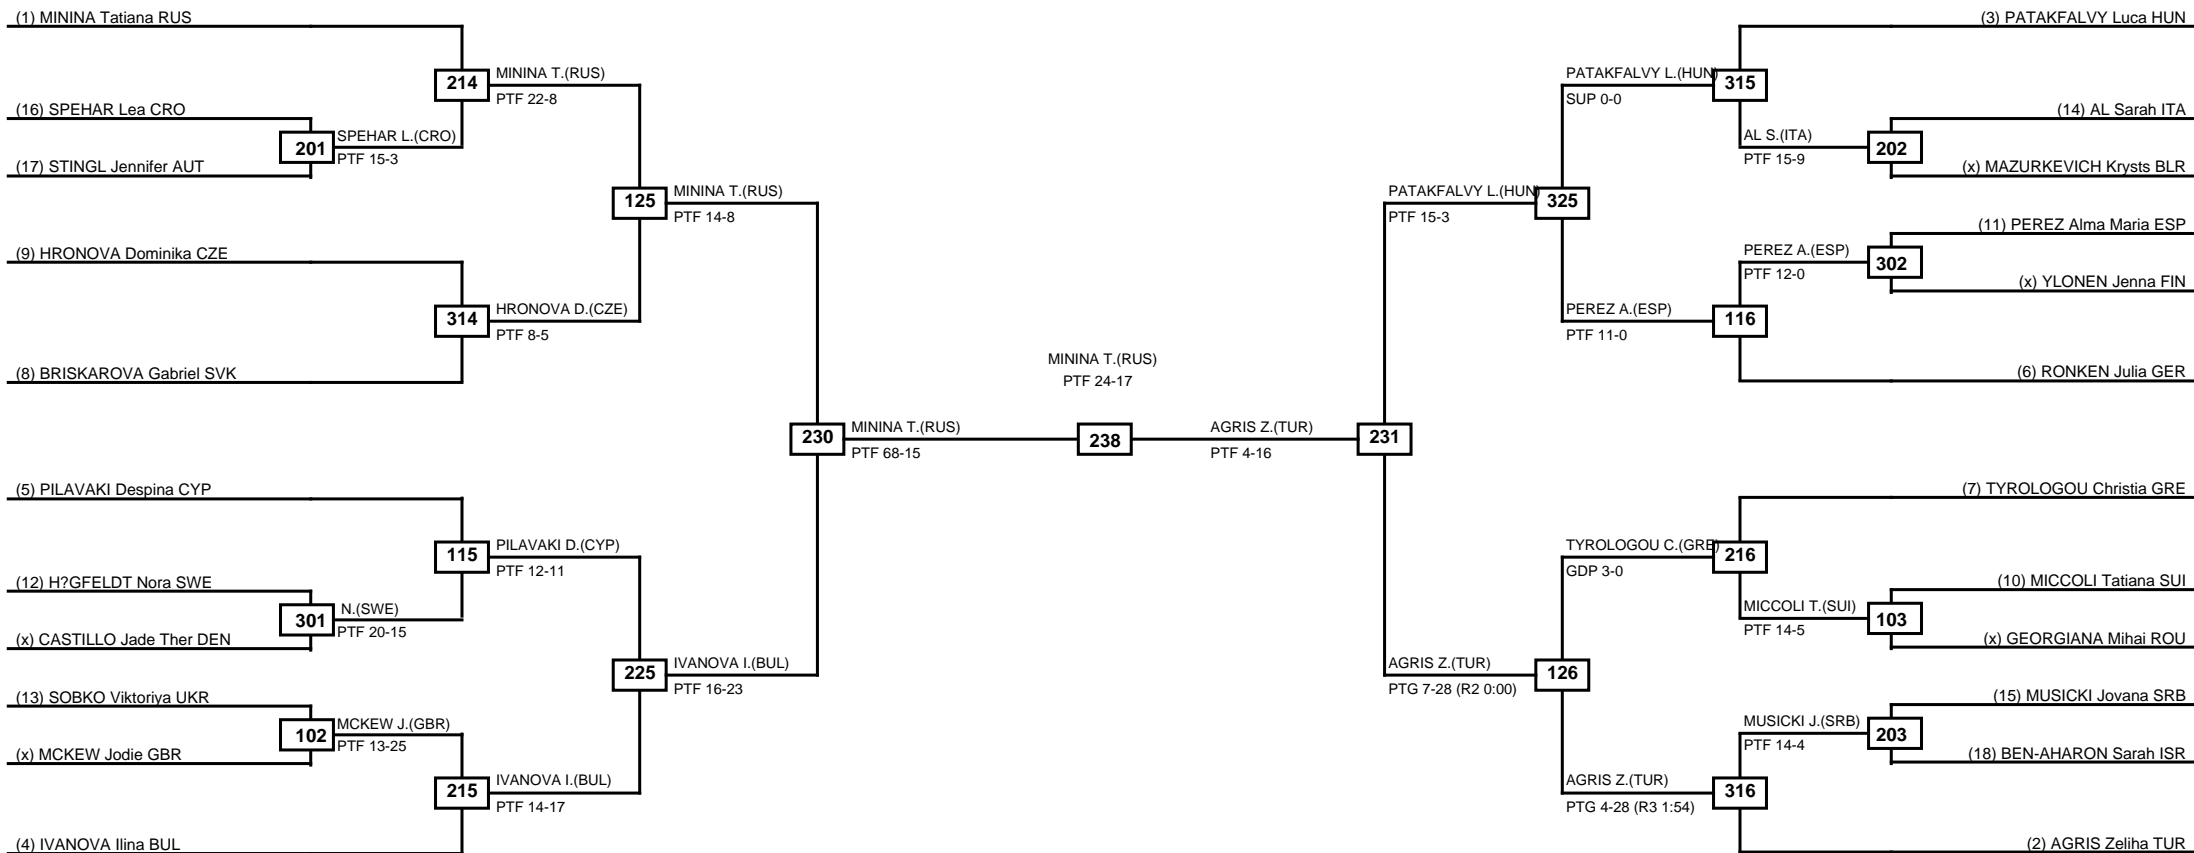

Round of 32   Round of 16   Quarterfinals   Semifinals   Final   Semifinals   Quarterfinals   Round of 16   Round of 32

Classification
1 MININA Tatiana RUS
2 AGRIS Zeliha TUR
3 PATAKFALVY Luca HUN
3 IVANOVA Iliana BUL

LEGEND RSC: Win by Referee stops contest   PTF: Win by Point gap   SUP: Win by Superiority   DSQ: Win by Disqualification   DQB: Win by Disqualification for Unsportsmanlike behavior   DWR: Win by double Withdrawal   R: Round
(x)Seed   PFT: Win by Final score   GDP: Win by Golden points   WDR: Win by Withdrawal   PUN: Win by Punitive declaration   DDB: Double disqualification for Unsportsmanlike behavior   DDQ: Double Disqualification