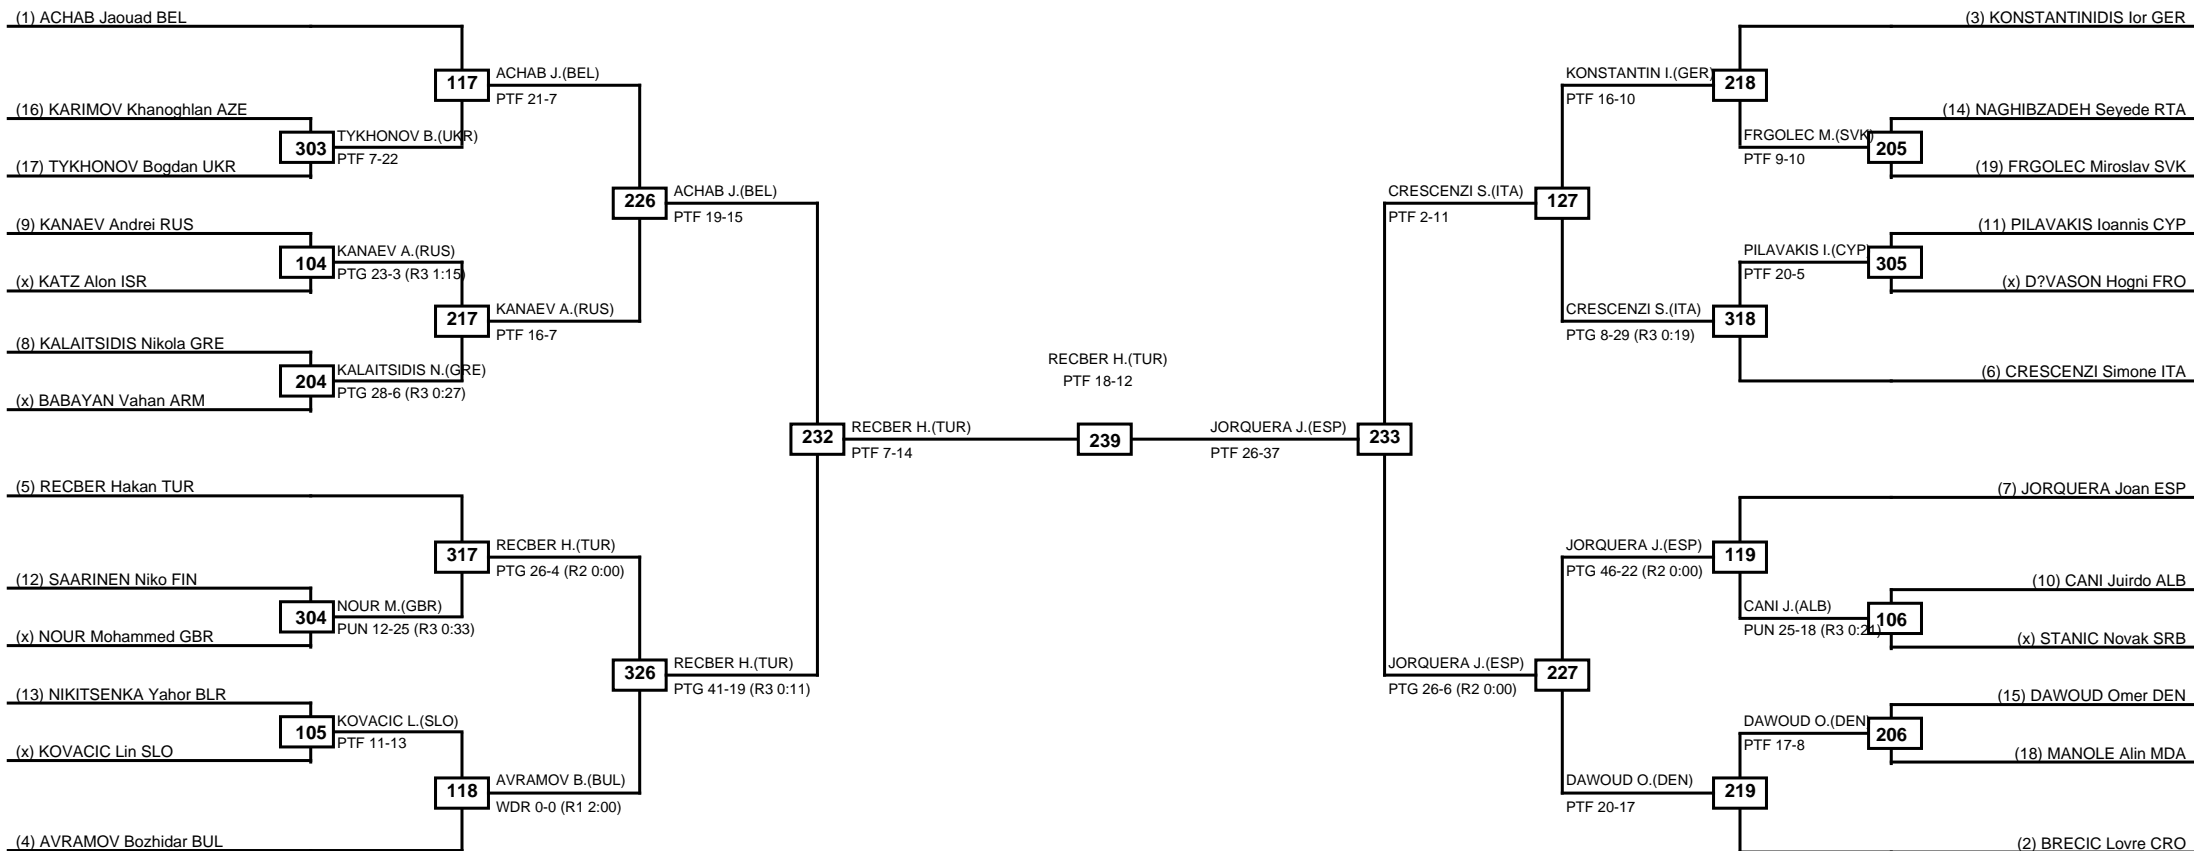

Round of 64 Round of 32 Round of 16 Quarterfinals Semifinals Final Semifinals Quarterfinals Round of 16 Round of 32 Round of 64

LEGEND RSC: Win by Referee stops contest PTF: Win by Point gap SUP: Win by Superiority DSQ: Win by Disqualification DQB: Win by Disqualification for Unsportsmanlike behavior DWR: Win by double Withdrawal R: Round
(x)Seed PFT: Win by Final score GDP: Win by Golden points WDR: Win by Withdrawal PUN: Win by Punitive declaration DDB: Double disqualification for Unsportsmanlike behavior DDQ: Double Disqualification

Round of 32 Round of 16 Quarterfinals Semifinals Final Semifinals Quarterfinals Round of 16 Round of 32

Classification
1 RECBER Hakan TUR
2 JORQUERA Joan ESP
3 CRESCENZI Simone ITA
3 ACHAB Jaouad BEL

LEGEND RSC: Win by Referee stops contest PTF: Win by Point gap SUP: Win by Superiority DSQ: Win by Disqualification DQB: Win by Disqualification for Unsportsmanlike behavior DWR: Win by double Withdrawal R: Round
(x)Seed PFT: Win by Final score GDP: Win by Golden points WDR: Win by Withdrawal PUN: Win by Punitive declaration DDB: Double disqualification for Unsportsmanlike behavior DDQ: Double Disqualification

Round of 32 Round of 16 Quarterfinals Semifinals Final Semifinals Quarterfinals Round of 16 Round of 32

Classification
1 JONES Jade GBR
2 ILGUN Hatice Kubra TUR
3 ASEMANI Raheleh BEL
3 TARVIDA Inese LAT

LEGEND RSC: Win by Referee stops contest PTF: Win by Point gap SUP: Win by Superiority DSQ: Win by Disqualification DQB: Win by Disqualification for Unsportsmanlike behavior DWR: Win by double Withdrawal R: Round
(x)Seed PFT: Win by Final score GDP: Win by Golden points WDR: Win by Withdrawal PUN: Win by Punitive declaration DDB: Double disqualification for Unsportsmanlike behavior DDQ: Double Disqualification