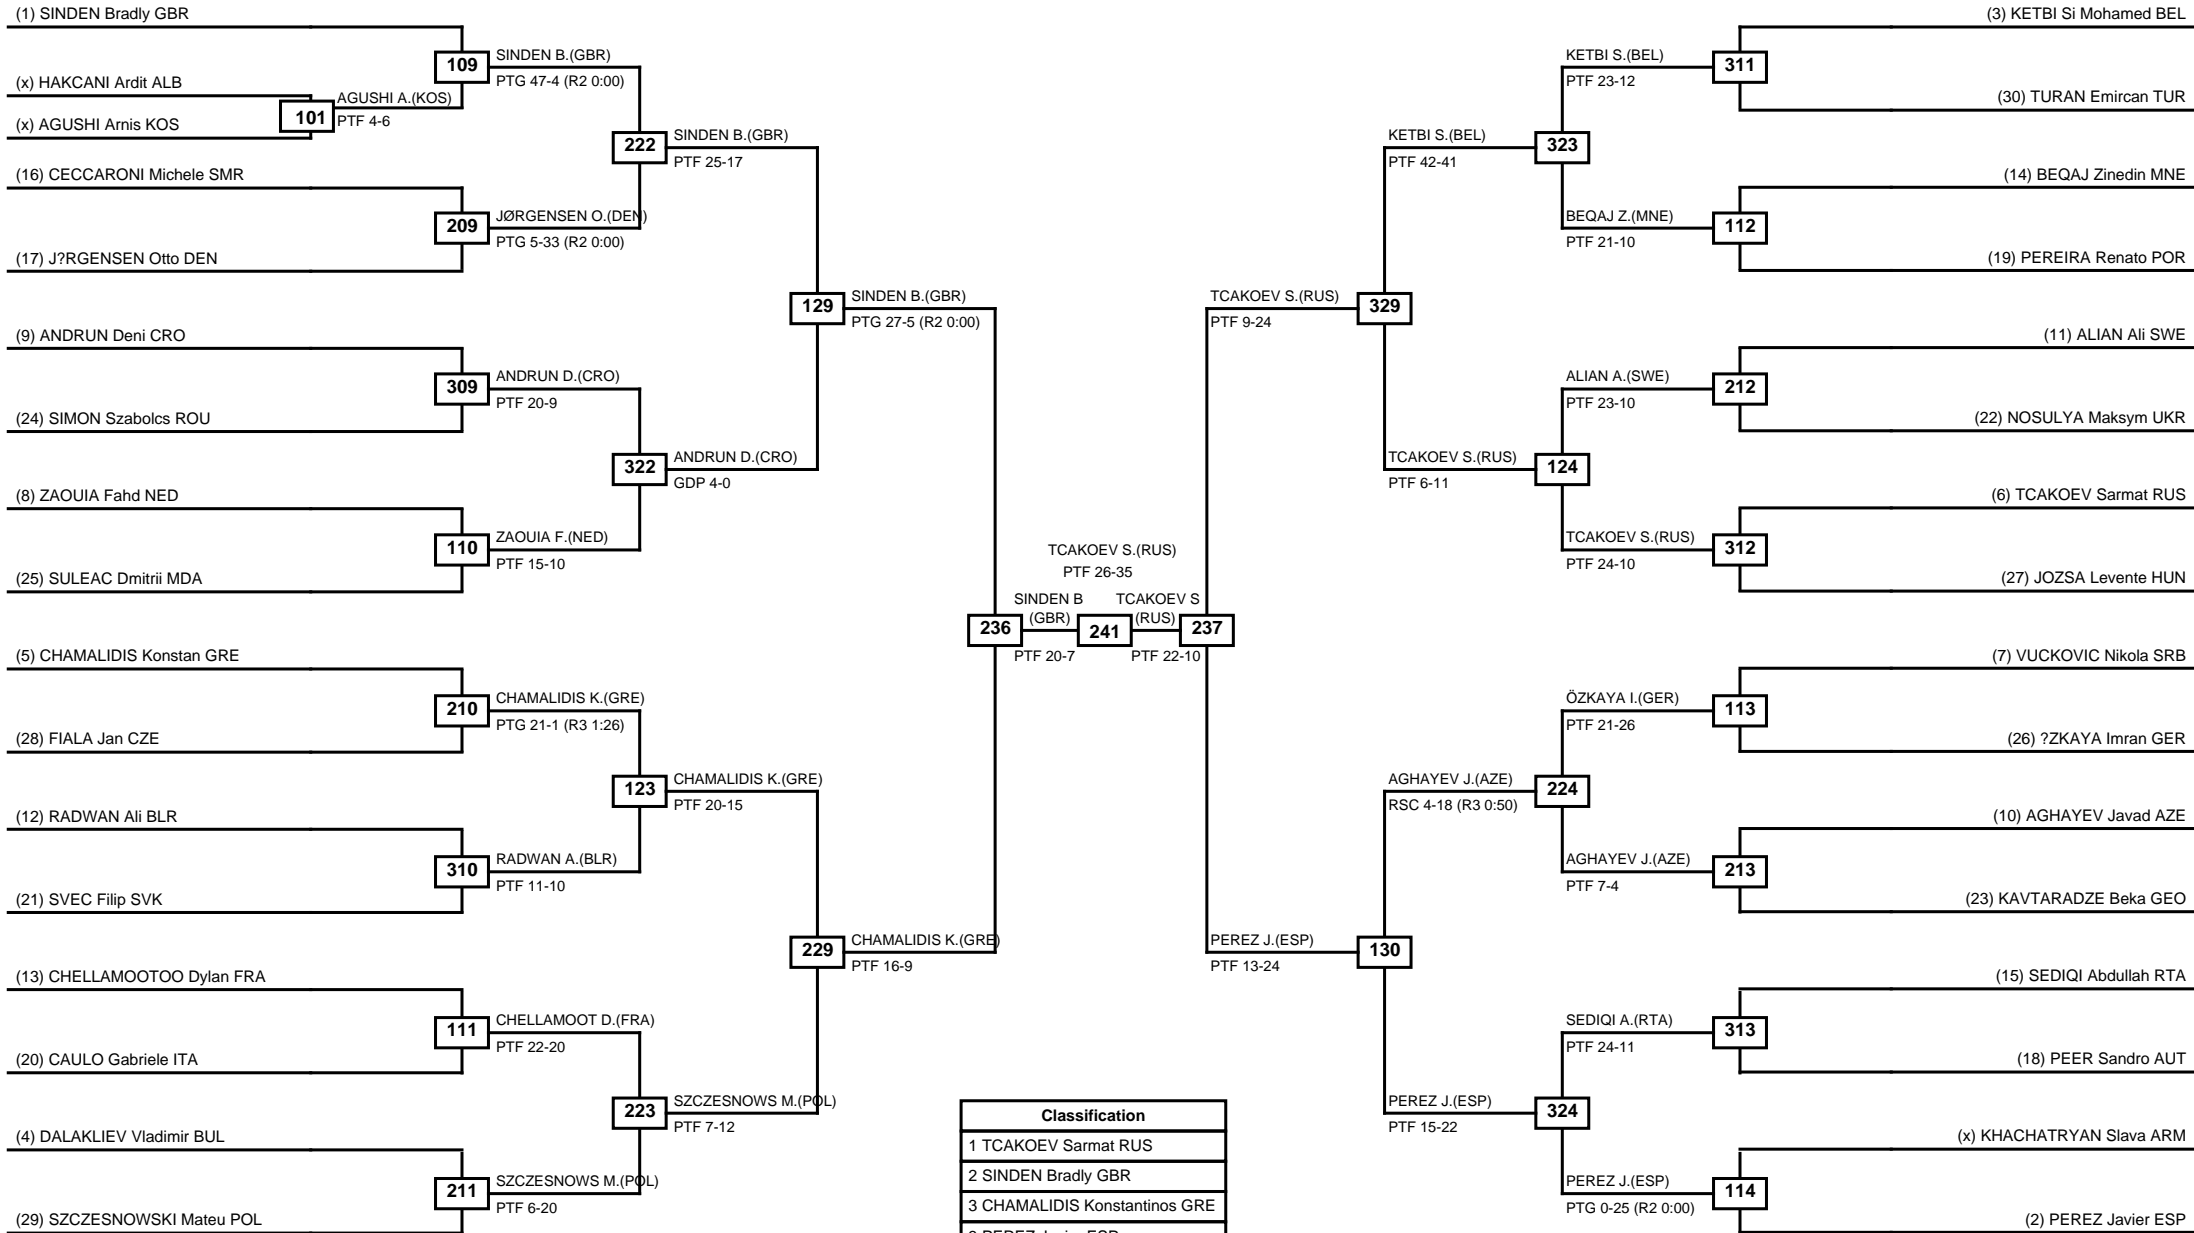

Round of 64 Round of 32 Round of 16 Quarterfinals Semifinals Final Semifinals Quarterfinals Round of 16 Round of 32 Round of 64

LEGEND RSC: Win by Referee stops contest PTF: Win by Point gap SUP: Win by Superiority DSQ: Win by Disqualification DQB: Win by Disqualification for Unsportsmanlike behavior DWR: Win by double Withdrawal R: Round
(x)Seed PFT: Win by Final score GDP: Win by Golden points WDR: Win by Withdrawal PUN: Win by Punitive declaration DDB: Double disqualification for Unsportsmanlike behavior DDQ: Double Disqualification

Round of 32 Round of 16 Quarterfinals Semifinals Final Semifinals Quarterfinals Round of 16 Round of 32

Classification
1 RECBER Hakan TUR
2 JORQUERA Joan ESP
3 CRESCENZI Simone ITA
3 ACHAB Jaouad BEL

LEGEND RSC: Win by Referee stops contest PTF: Win by Point gap SUP: Win by Superiority DSQ: Win by Disqualification DQB: Win by Disqualification for Unsportsmanlike behavior DWR: Win by double Withdrawal R: Round
(x)Seed PFT: Win by Final score GDP: Win by Golden points WDR: Win by Withdrawal PUN: Win by Punitive declaration DDB: Double disqualification for Unsportsmanlike behavior DDQ: Double Disqualification

Round of 32 Round of 16 Quarterfinals Semifinals Final Semifinals Quarterfinals Round of 16 Round of 32

Classification
1 JONES Jade GBR
2 ILGUN Hatice Kubra TUR
3 ASEMANI Raheleh BEL
3 TARVIDA Inese LAT

LEGEND RSC: Win by Referee stops contest PTF: Win by Point gap SUP: Win by Superiority DSQ: Win by Disqualification DQB: Win by Disqualification for Unsportsmanlike behavior DWR: Win by double Withdrawal R: Round
(x)Seed PFT: Win by Final score GDP: Win by Golden points WDR: Win by Withdrawal PUN: Win by Punitive declaration DDB: Double disqualification for Unsportsmanlike behavior DDQ: Double Disqualification