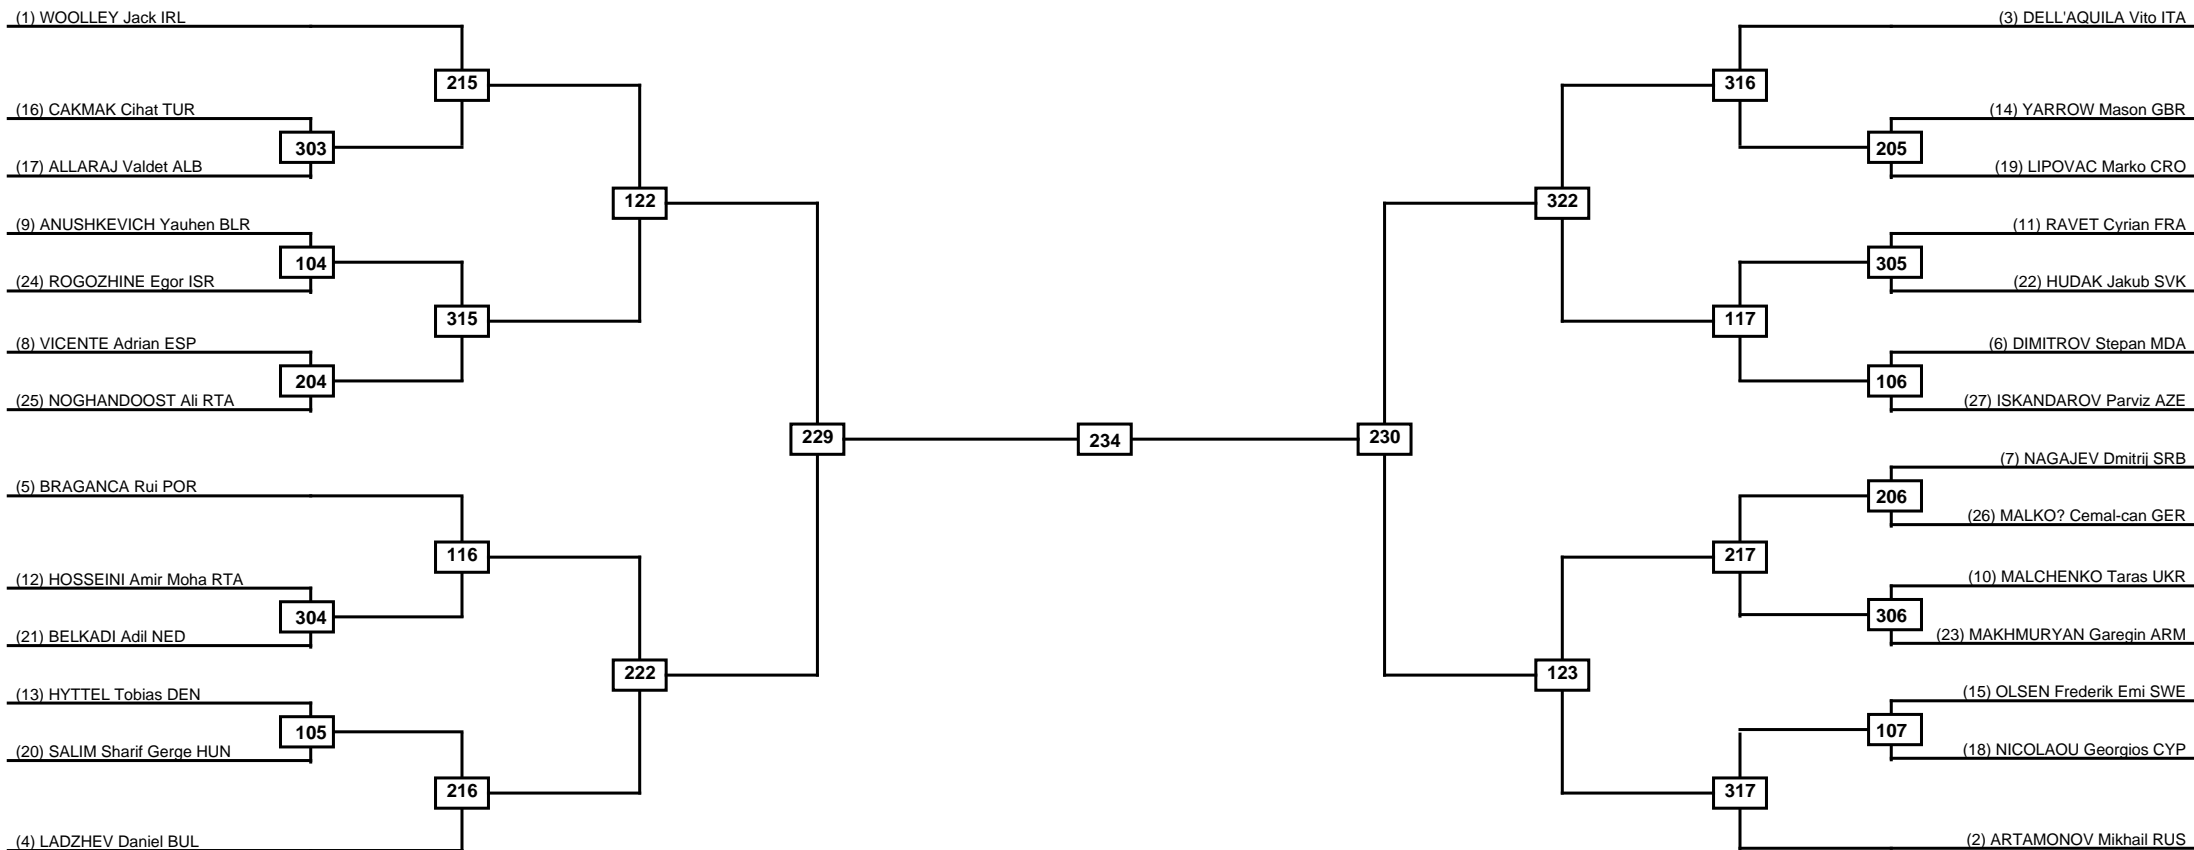

Round of 32 Round of 16 Quarterfinals Semifinals Final Semifinals Quarterfinals Round of 16 Round of 32

Classification
1
2
3
3

LEGEND RSC: Win by Referee stops contest PTG: Win by Point gap SUP: Win by Superiority DSQ: Win by Disqualification DQB: Win by Disqualification for Unsportsmanlike behavior DWR: Win by double Withdrawal R: Round
 (x)Seed PFT: Win by Final score GDP: Win by Golden points WDR: Win by Withdrawal PUN: Win by Punitive declaration DDB: Double disqualification for Unsportsmanlike behavior DDQ: Double Disqualification