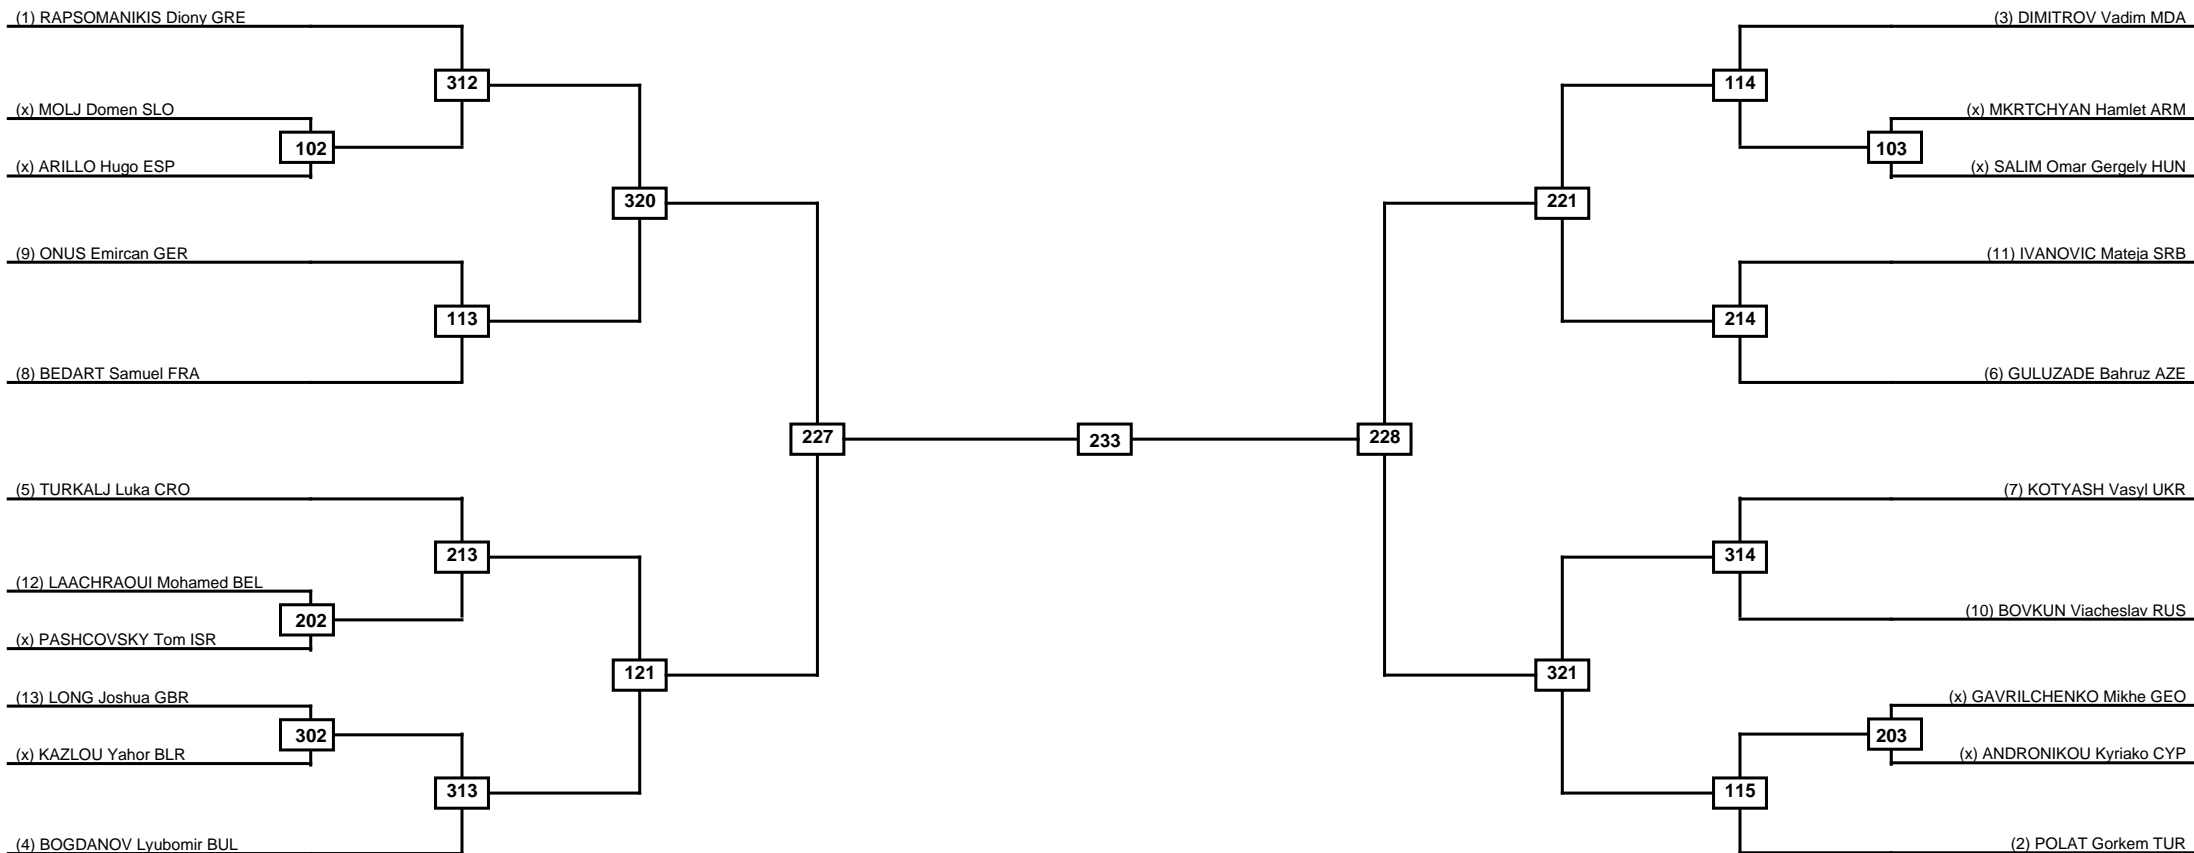

Round of 32 Round of 16 Quarterfinals Semifinals Final Semifinals Quarterfinals Round of 16 Round of 32

Classification
1
2
3
3

LEGEND RSC: Win by Referee stops contest PTG: Win by Point gap SUP: Win by Superiority DSQ: Win by Disqualification DQB: Win by Disqualification for Unsportsmanlike behavior DWR: Win by double Withdrawal R: Round
 (x)Seed PFT: Win by Final score GDP: Win by Golden points WDR: Win by Withdrawal PUN: Win by Punitive declaration DDB: Double disqualification for Unsportsmanlike behavior DDQ: Double Disqualification