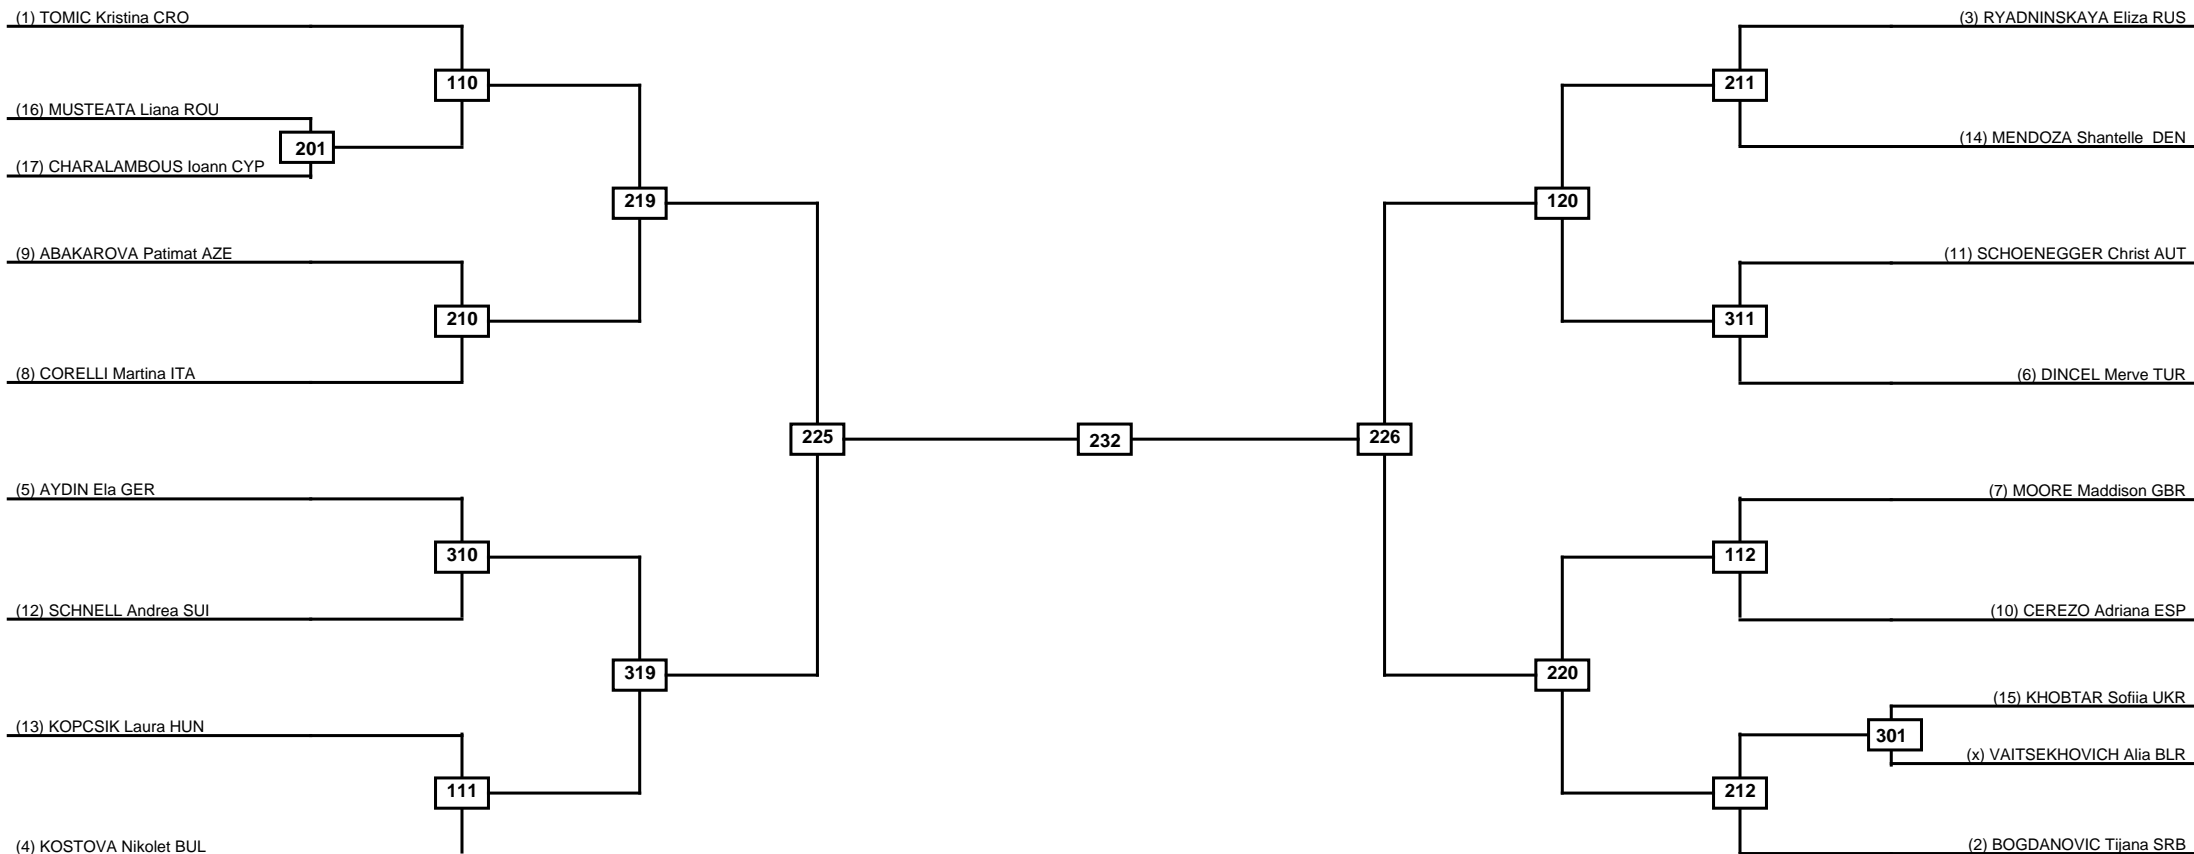

Round of 32   Round of 16   Quarterfinals   Semifinals   Final   Semifinals   Quarterfinals   Round of 16   Round of 32

Classification
1
2
3
3

LEGEND RSC: Win by Referee stops contest   PTG: Win by Point gap   SUP: Win by Superiority   DSQ: Win by Disqualification   DQB: Win by Disqualification for Unsportsmanlike behavior   DWR: Win by double Withdrawal   R: Round
(x)Seed   PFT: Win by Final score   GDP: Win by Golden points   WDR: Win by Withdrawal   PUN: Win by Punitive declaration   DDB: Double disqualification for Unsportsmanlike behavior   DDQ: Double Disqualification