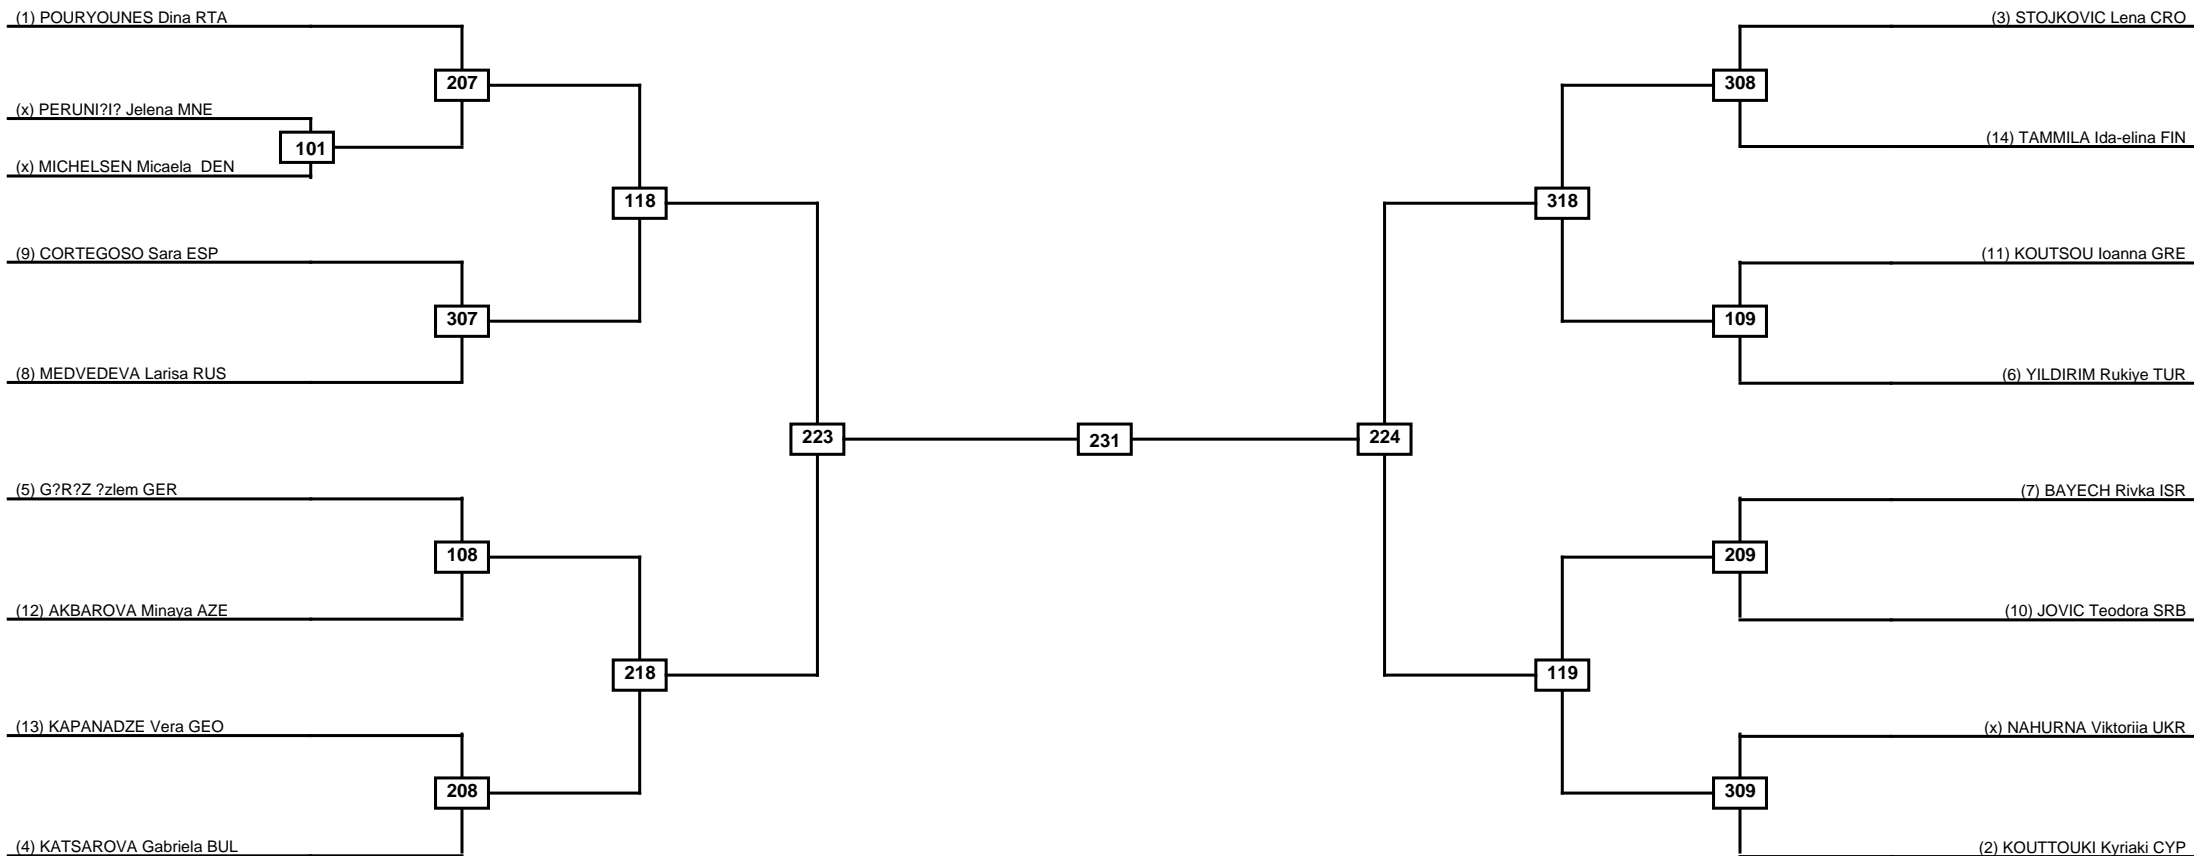

Round of 32 Round of 16 Quarterfinals Semifinals Final Semifinals Quarterfinals Round of 16 Round of 32

Classification
1
2
3
3

LEGEND RSC: Win by Referee stops contest PTG: Win by Point gap SUP: Win by Superiority DSQ: Win by Disqualification DQB: Win by Disqualification for Unsportsmanlike behavior DWR: Win by double Withdrawal R: Round
 (x)Seed PFT: Win by Final score GDP: Win by Golden points WDR: Win by Withdrawal PUN: Win by Punitive declaration DDB: Double disqualification for Unsportsmanlike behavior DDQ: Double Disqualification