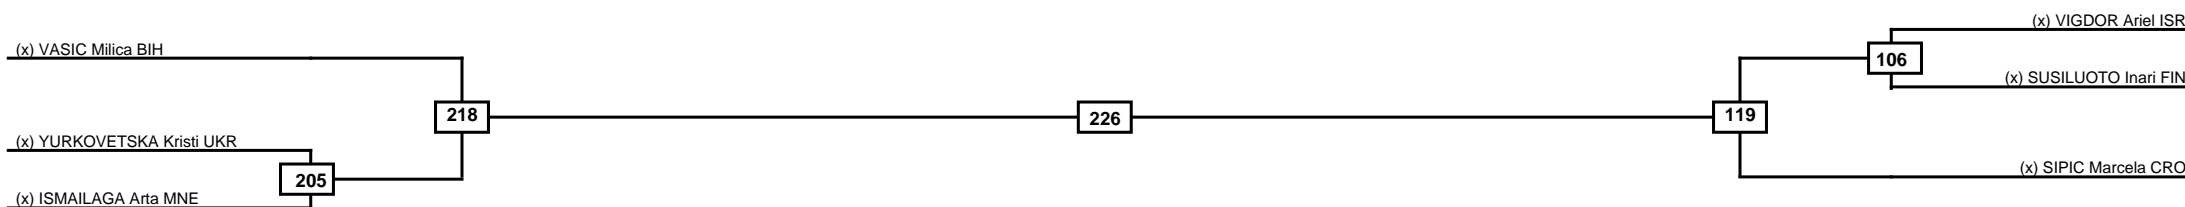

Round of 16	Quarterfinals	Semifinals	Final	Semifinals	Quarterfinals	Round of 16
-------------	---------------	------------	-------	------------	---------------	-------------

Classification
1
2
3
3

LEGEND	RSC: Win by Referee stops contest	PTG: Win by Point gap	SUP: Win by Superiority	DSQ: Win by Disqualification	DQB: Win by Disqualification for Unsportsmanlike behavior	DWR: Win by double Withdrawal	R: Round
(x)Seed	PFT: Win by Final score	GDP: Win by Golden points	WDR: Win by Withdrawal	PUN: Win by Punitive declaration	DDB: Double disqualification for Unsportsmanlike behavior	DDQ: Double Disqualification	

Quarterfinals Semifinals

Final

Semifinals

Quarterfinals

Classification
1
2
3
3

LEGEND RSC: Win by Referee stops contest PTG: Win by Point gap SUP: Win by Superiority DSQ: Win by Disqualification DQB: Win by Disqualification for Unsportsmanlike behavior DWR: Win by double Withdrawal R: Round
 (x)Seed PFT: Win by Final score GDP: Win by Golden points WDR: Win by Withdrawal PUN: Win by Punitive declaration DDB: Double disqualification for Unsportsmanlike behavior DDQ: Double Disqualification