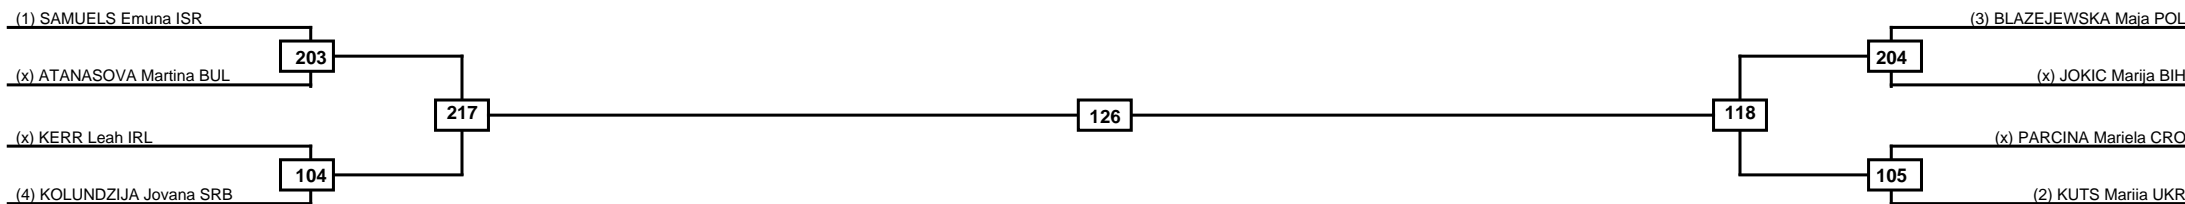

Quarterfinals Semifinals

Final

Semifinals

Quarterfinals

Classification
1
2
3
3

LEGEND RSC: Win by Referee stops contest PTG: Win by Point gap SUP: Win by Superiority DSQ: Win by Disqualification DQB: Win by Disqualification for Unsportsmanlike behavior DWR: Win by double Withdrawal R: Round
 (x)Seed PFT: Win by Final score GDP: Win by Golden points WDR: Win by Withdrawal PUN: Win by Punitive declaration DDB: Double disqualification for Unsportsmanlike behavior DDQ: Double Disqualification