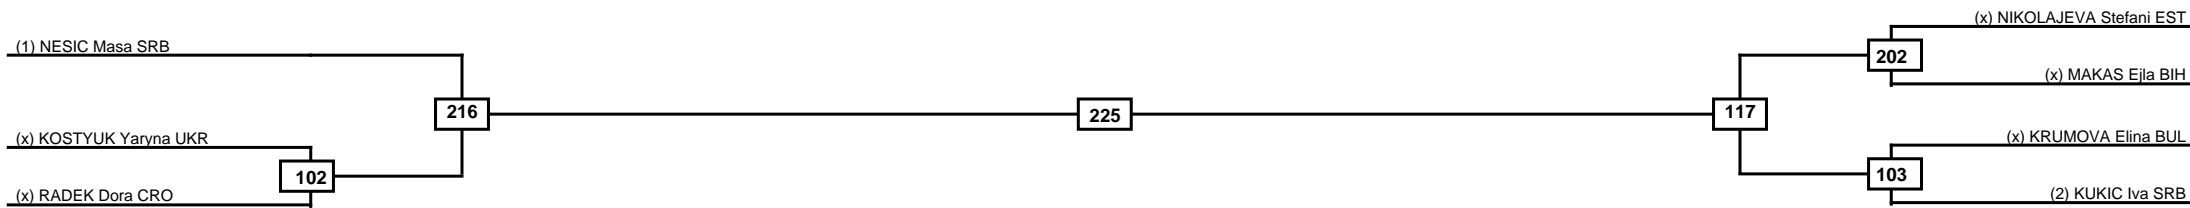

Quarterfinals Semifinals

Final

Semifinals

Quarterfinals

Classification
1
2
3
3

LEGEND RSC: Win by Referee stops contest PTG: Win by Point gap SUP: Win by Superiority DSQ: Win by Disqualification DQB: Win by Disqualification for Unsportsmanlike behavior DWR: Win by double Withdrawal R: Round
 (x)Seed PFT: Win by Final score GDP: Win by Golden points WDR: Win by Withdrawal PUN: Win by Punitive declaration DDB: Double disqualification for Unsportsmanlike behavior DDQ: Double Disqualification