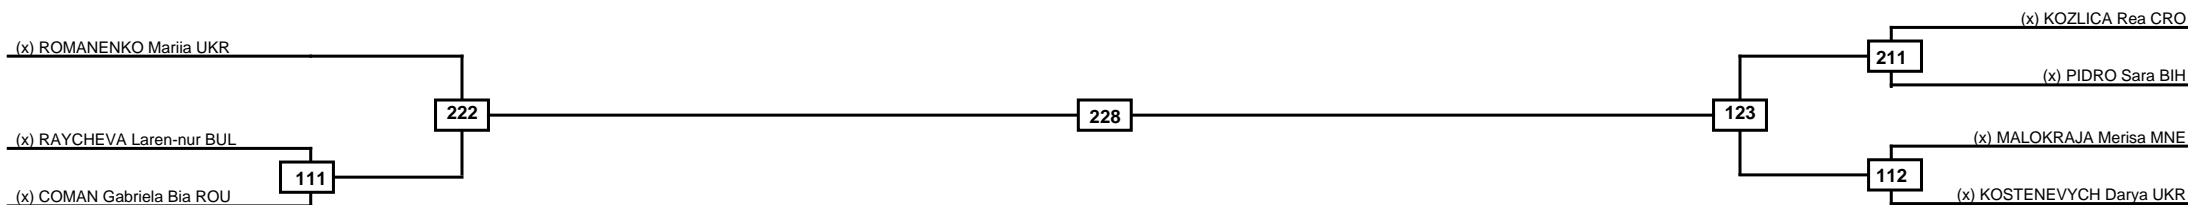

Quarterfinals	Semifinals	Final	Semifinals	Quarterfinals
---------------	------------	-------	------------	---------------

Classification
1
2
3
3

LEGEND	RSC: Win by Referee stops contest	PTG: Win by Point gap	SUP: Win by Superiority	DSQ: Win by Disqualification	DQB: Win by Disqualification for Unsportsmanlike behavior	DWR: Win by double Withdrawal	R: Round
(x)Seed	PFT: Win by Final score	GDP: Win by Golden points	WDR: Win by Withdrawal	PUN: Win by Punitive declaration	DDB: Double disqualification for Unsportsmanlike behavior	DDQ: Double Disqualification	

Quarterfinals Semifinals

Final

Semifinals

Quarterfinals

Classification
1
2
3
3

LEGEND RSC: Win by Referee stops contest PTG: Win by Point gap SUP: Win by Superiority DSQ: Win by Disqualification DQB: Win by Disqualification for Unsportsmanlike behavior DWR: Win by double Withdrawal R: Round
 (x)Seed PFT: Win by Final score GDP: Win by Golden points WDR: Win by Withdrawal PUN: Win by Punitive declaration DDB: Double disqualification for Unsportsmanlike behavior DDQ: Double Disqualification