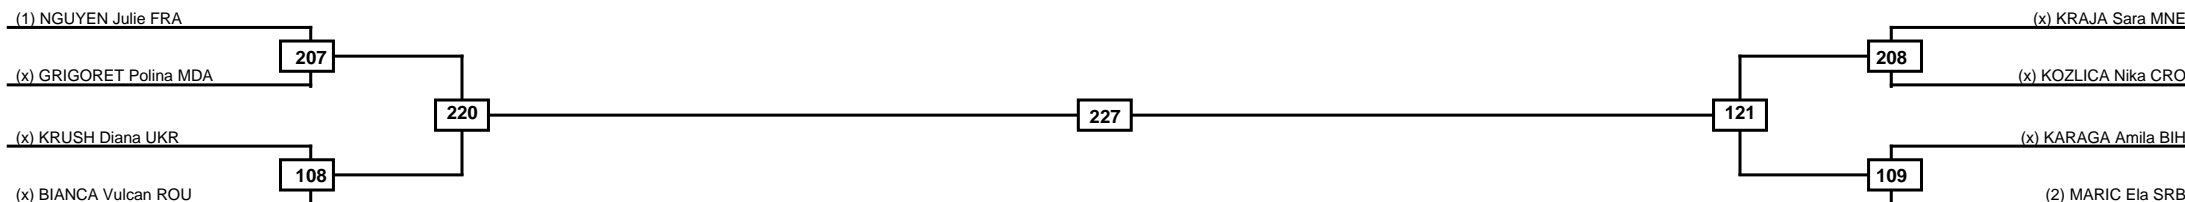

Quarterfinals	Semifinals	Final	Semifinals	Quarterfinals
---------------	------------	-------	------------	---------------

Classification
1
2
3
3

LEGEND	RSC: Win by Referee stops contest	PTG: Win by Point gap	SUP: Win by Superiority	DSQ: Win by Disqualification	DQB: Win by Disqualification for Unsportsmanlike behavior	DWR: Win by double Withdrawal	R: Round
(x)Seed	PFT: Win by Final score	GDP: Win by Golden points	WDR: Win by Withdrawal	PUN: Win by Punitive declaration	DDB: Double disqualification for Unsportsmanlike behavior	DDQ: Double Disqualification	

Quarterfinals Semifinals

Final

Semifinals

Quarterfinals

Classification
1
2
3
3

LEGEND RSC: Win by Referee stops contest PTG: Win by Point gap SUP: Win by Superiority DSQ: Win by Disqualification DQB: Win by Disqualification for Unsportsmanlike behavior DWR: Win by double Withdrawal R: Round
 (x)Seed PFT: Win by Final score GDP: Win by Golden points WDR: Win by Withdrawal PUN: Win by Punitive declaration DDB: Double disqualification for Unsportsmanlike behavior DDQ: Double Disqualification