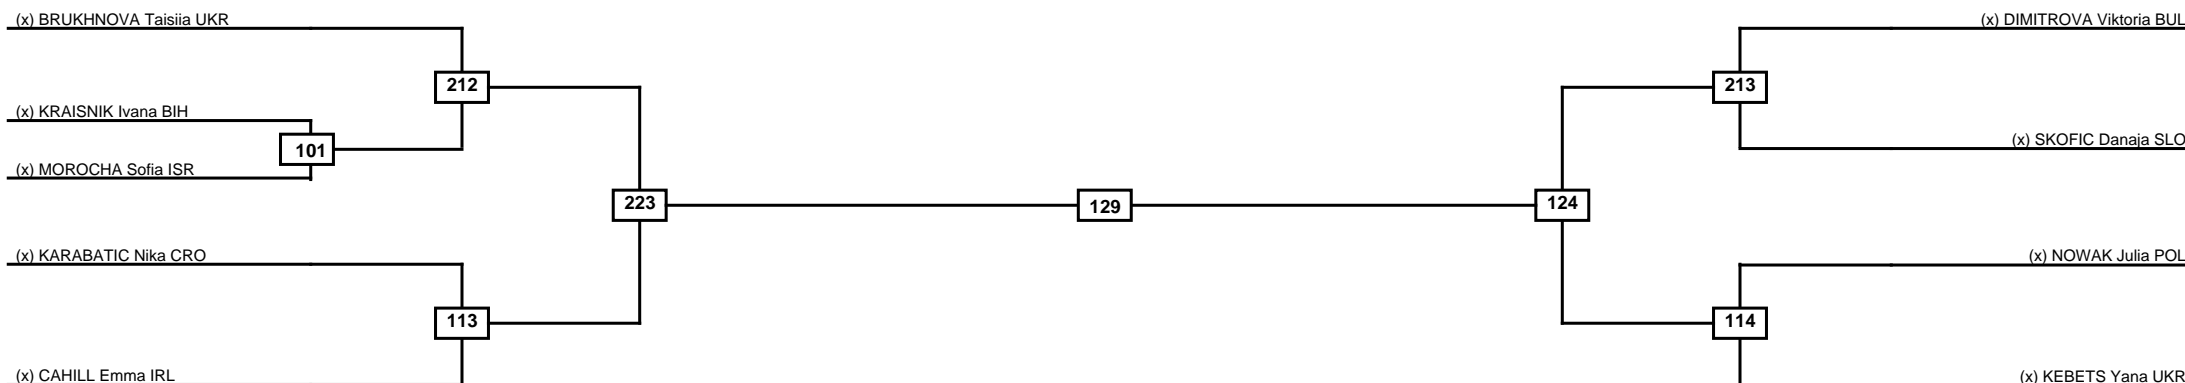

Quarterfinals Semifinals

Final

Semifinals

Quarterfinals

Classification
1
2
3
3

LEGEND RSC: Win by Referee stops contest PTG: Win by Point gap SUP: Win by Superiority DSQ: Win by Disqualification DQB: Win by Disqualification for Unsportsmanlike behavior DWR: Win by double Withdrawal R: Round
 (x)Seed PFT: Win by Final score GDP: Win by Golden points WDR: Win by Withdrawal PUN: Win by Punitive declaration DDB: Double disqualification for Unsportsmanlike behavior DDQ: Double Disqualification

Round of 16 Quarterfinals Semifinals

Final

Semifinals

Quarterfinals

Round of 16

Classification
1
2
3
3

LEGEND RSC: Win by Referee stops contest PTG: Win by Point gap SUP: Win by Superiority DSQ: Win by Disqualification DQB: Win by Disqualification for Unsportsmanlike behavior DWR: Win by double Withdrawal R: Round
 (x)Seed PFT: Win by Final score GDP: Win by Golden points WDR: Win by Withdrawal PUN: Win by Punitive declaration DDB: Double disqualification for Unsportsmanlike behavior DDQ: Double Disqualification