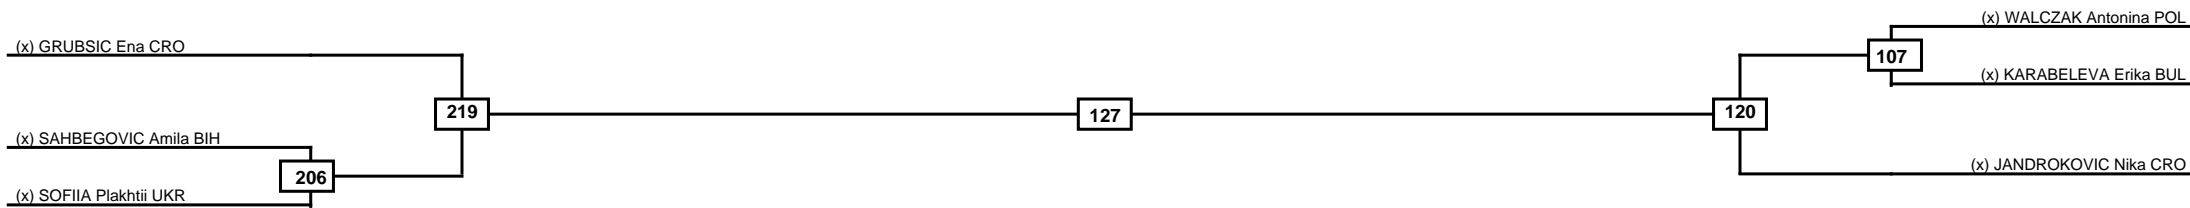

Round of 16 Quarterfinals Semifinals

Final

Semifinals

Quarterfinals

Round of 16

Classification
1
2
3
3

LEGEND RSC: Win by Referee stops contest PTG: Win by Point gap SUP: Win by Superiority DSQ: Win by Disqualification DQB: Win by Disqualification for Unsportsmanlike behavior DWR: Win by double Withdrawal R: Round
 (x)Seed PFT: Win by Final score GDP: Win by Golden points WDR: Win by Withdrawal PUN: Win by Punitive declaration DDB: Double disqualification for Unsportsmanlike behavior DDQ: Double Disqualification

Round of 16	Quarterfinals	Semifinals	Final	Semifinals	Quarterfinals	Round of 16
-------------	---------------	------------	-------	------------	---------------	-------------

Classification
1
2
3
3

LEGEND	RSC: Win by Referee stops contest	PTG: Win by Point gap	SUP: Win by Superiority	DSQ: Win by Disqualification	DQB: Win by Disqualification for Unsportsmanlike behavior	DWR: Win by double Withdrawal	R: Round
(x)Seed	PFT: Win by Final score	GDP: Win by Golden points	WDR: Win by Withdrawal	PUN: Win by Punitive declaration	DDB: Double disqualification for Unsportsmanlike behavior	DDQ: Double Disqualification	

Quarterfinals Semifinals

Final

Semifinals

Quarterfinals

Classification
1
2
3
3

LEGEND RSC: Win by Referee stops contest PTG: Win by Point gap SUP: Win by Superiority DSQ: Win by Disqualification DQB: Win by Disqualification for Unsportsmanlike behavior DWR: Win by double Withdrawal R: Round
 (x)Seed PFT: Win by Final score GDP: Win by Golden points WDR: Win by Withdrawal PUN: Win by Punitive declaration DDB: Double disqualification for Unsportsmanlike behavior DDQ: Double Disqualification