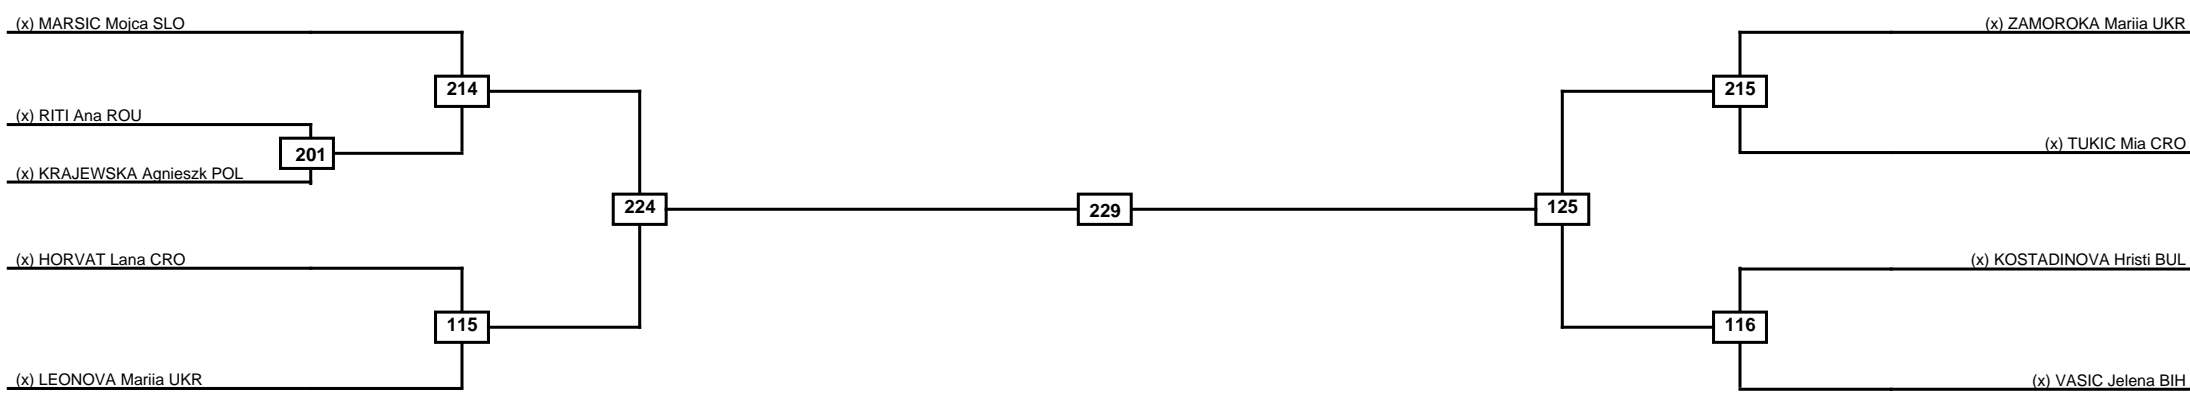

Quarterfinals Semifinals

Final

Semifinals

Quarterfinals

Classification
1
2
3
3

LEGEND RSC: Win by Referee stops contest PTG: Win by Point gap SUP: Win by Superiority DSQ: Win by Disqualification DQB: Win by Disqualification for Unsportsmanlike behavior DWR: Win by double Withdrawal R: Round
 (x)Seed PFT: Win by Final score GDP: Win by Golden points WDR: Win by Withdrawal PUN: Win by Punitive declaration DDB: Double disqualification for Unsportsmanlike behavior DDQ: Double Disqualification

Round of 16 Quarterfinals Semifinals

Final

Semifinals

Quarterfinals

Round of 16

Classification
1
2
3
3

LEGEND RSC: Win by Referee stops contest PTG: Win by Point gap SUP: Win by Superiority DSQ: Win by Disqualification DQB: Win by Disqualification for Unsportsmanlike behavior DWR: Win by double Withdrawal R: Round
 (x)Seed PFT: Win by Final score GDP: Win by Golden points WDR: Win by Withdrawal PUN: Win by Punitive declaration DDB: Double disqualification for Unsportsmanlike behavior DDQ: Double Disqualification

Round of 16	Quarterfinals	Semifinals	Final	Semifinals	Quarterfinals	Round of 16
-------------	---------------	------------	-------	------------	---------------	-------------

Classification
1
2
3
3

LEGEND	RSC: Win by Referee stops contest	PTG: Win by Point gap	SUP: Win by Superiority	DSQ: Win by Disqualification	DQB: Win by Disqualification for Unsportsmanlike behavior	DWR: Win by double Withdrawal	R: Round
(x)Seed	PFT: Win by Final score	GDP: Win by Golden points	WDR: Win by Withdrawal	PUN: Win by Punitive declaration	DDB: Double disqualification for Unsportsmanlike behavior	DDQ: Double Disqualification	