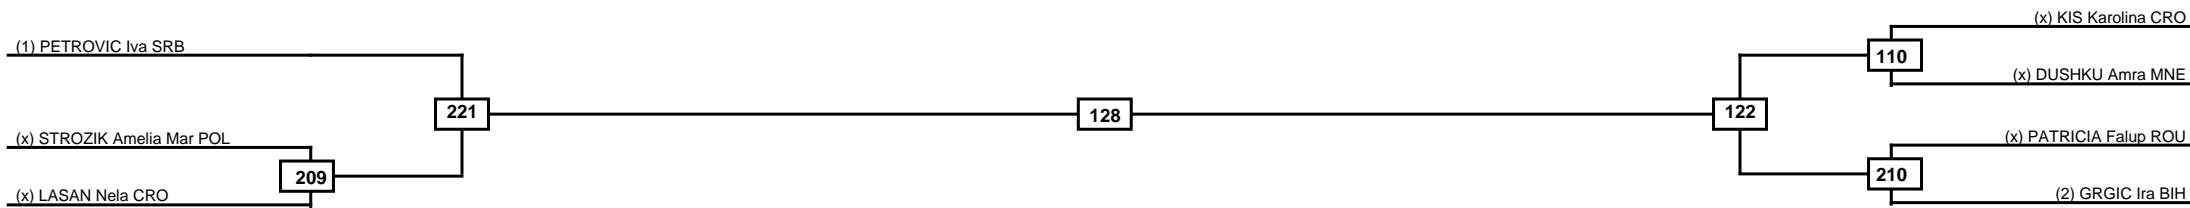

Quarterfinals	Semifinals	Final	Semifinals	Quarterfinals
---------------	------------	-------	------------	---------------

Classification
1
2
3
3

LEGEND	RSC: Win by Referee stops contest	PTG: Win by Point gap	SUP: Win by Superiority	DSQ: Win by Disqualification	DQB: Win by Disqualification for Unsportsmanlike behavior	DWR: Win by double Withdrawal	R: Round
(x)Seed	PFT: Win by Final score	GDP: Win by Golden points	WDR: Win by Withdrawal	PUN: Win by Punitive declaration	DDB: Double disqualification for Unsportsmanlike behavior	DDQ: Double Disqualification	

Quarterfinals Semifinals

Final

Semifinals

Quarterfinals

Classification
1
2
3
3

LEGEND RSC: Win by Referee stops contest PTG: Win by Point gap SUP: Win by Superiority DSQ: Win by Disqualification DQB: Win by Disqualification for Unsportsmanlike behavior DWR: Win by double Withdrawal R: Round
 (x)Seed PFT: Win by Final score GDP: Win by Golden points WDR: Win by Withdrawal PUN: Win by Punitive declaration DDB: Double disqualification for Unsportsmanlike behavior DDQ: Double Disqualification