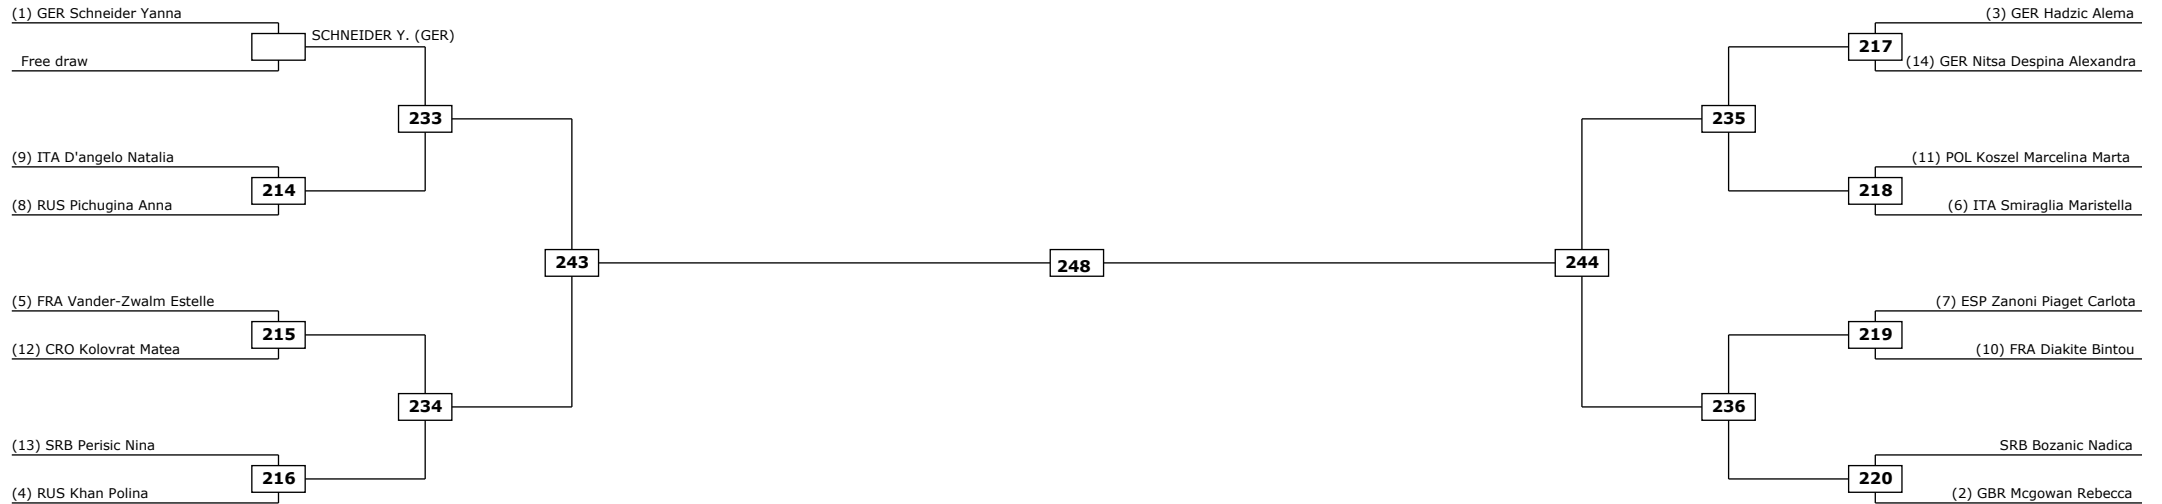

Round of 32 Round of 16 Quarter finals Semifinals Final Semifinals Quarter finals Round of 16 Round of 32

LEGEND: (RSC) Win by Referee stop the contest (PTG) Win by Point Gap (SUP) Win by Superiority (DSQ) Win by Disqualification (DOB) Win by Disqualification for unsportsmanlike behavior (DWR) Double Withdrawal R: Round
 (PTF) Win by final score (GDP) Win by Golden Points (WDR) Win by Withdrawal (PUN) Win by Punitive Declaration (DDB) Double Disqualification for unsportsmanlike behavior (DDQ) Double Disqualification

Round of 16

Quarter finals

Semifinals

Final

Semifinals

Quarter finals

Round of 16

Classification