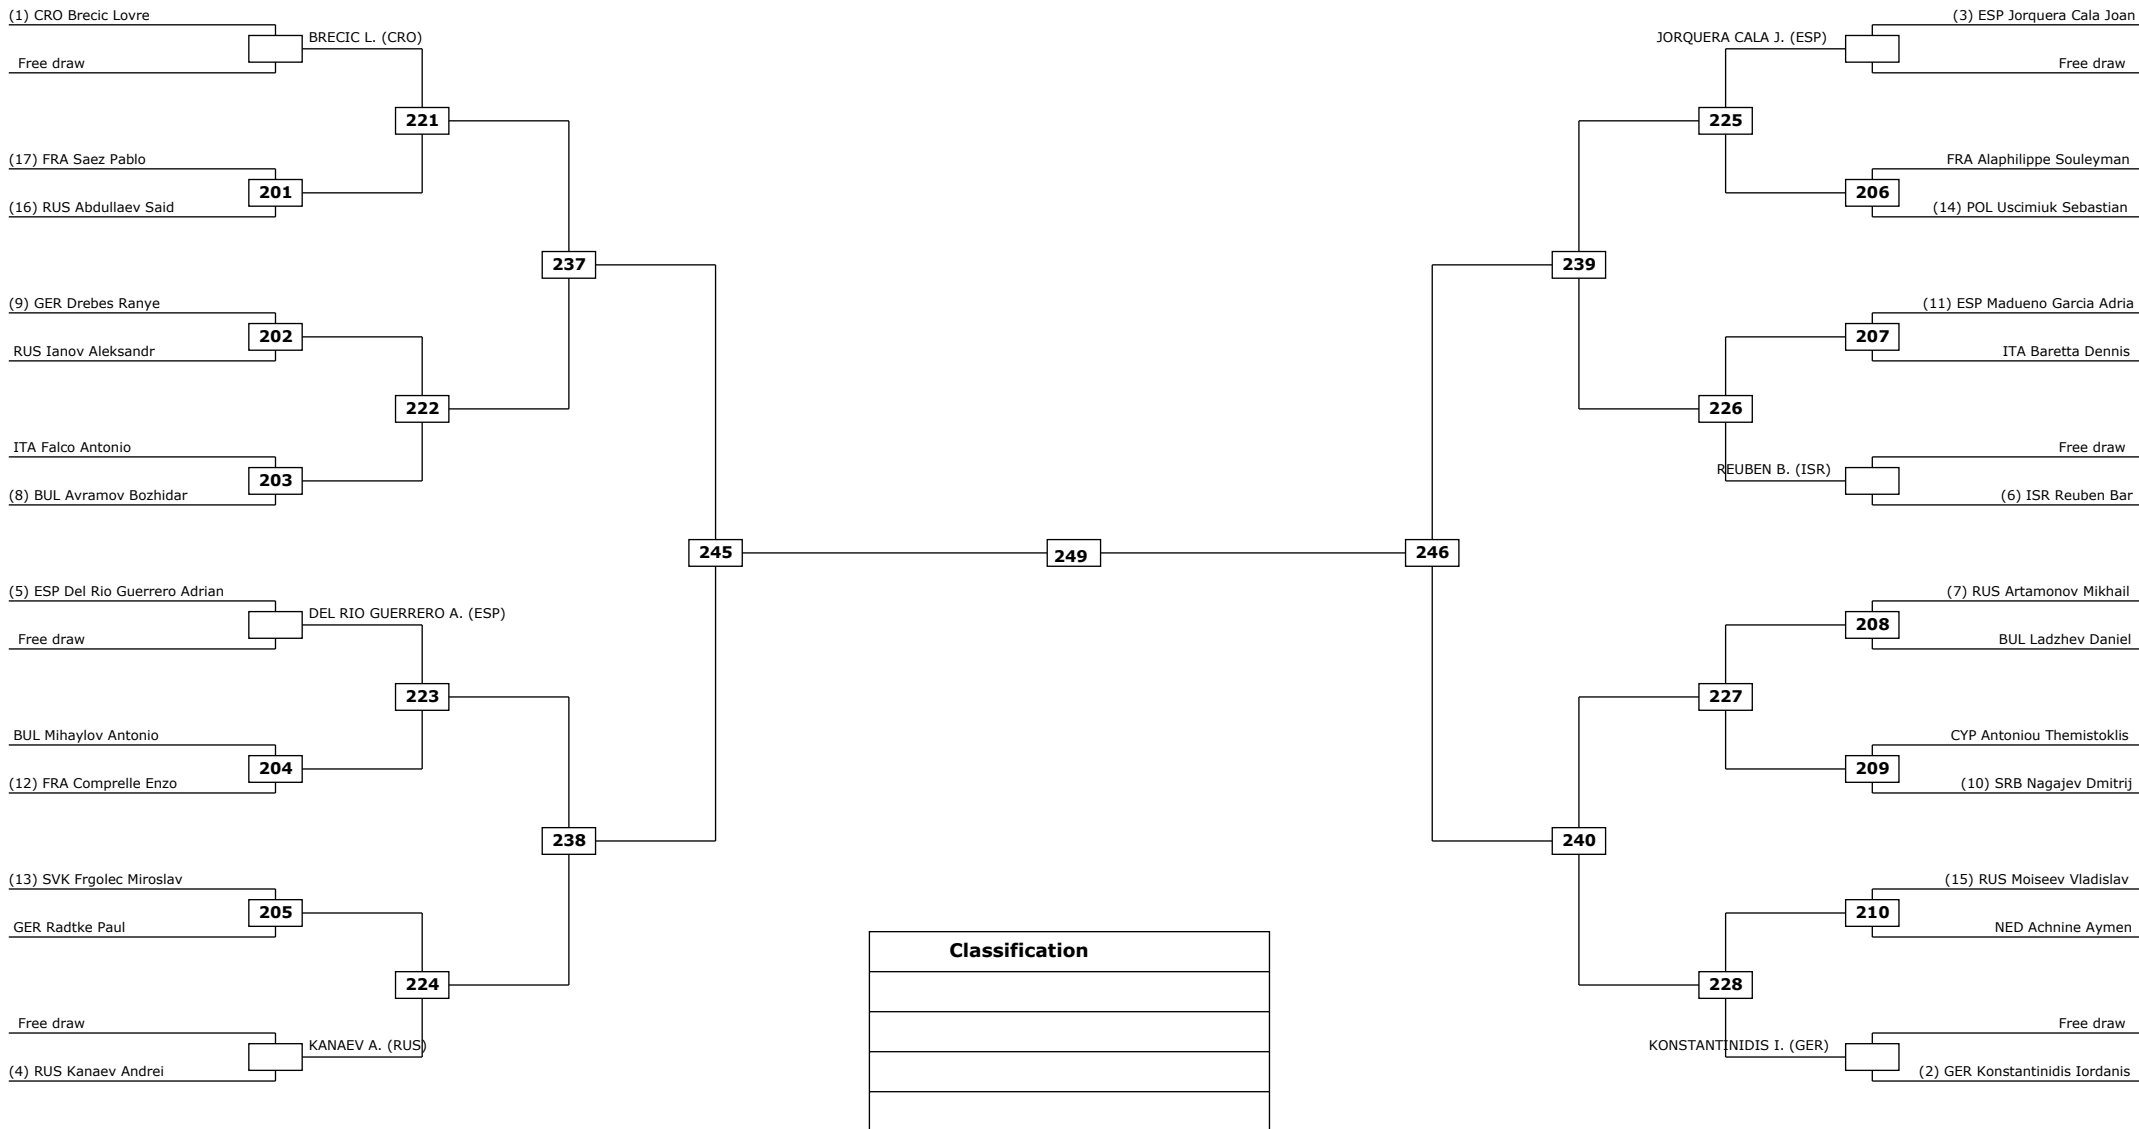

Round of 16

Quarter finals

Semifinals

Final

Semifinals

Quarter finals

Round of 16

Classification

(DOB) Win by Disqualification for unsportsmanlike behavior
(DDB) Double Disqualification for unsportsmanlike behavior

(DWR) Double Withdrawal
(DDQ) Double Disqualification

R: Round

Round of 32 Round of 16 Quarter finals Semifinals Final Semifinals Quarter finals Round of 16 Round of 32

LEGEND: (RSC) Win by Referee stop the contest (PTG) Win by Point Gap (SUP) Win by Superiority (DSQ) Win by Disqualification (DOB) Win by Disqualification for unsportsmanlike behavior (DWR) Double Withdrawal R: Round
 (PTF) Win by final score (GDP) Win by Golden Points (WDR) Win by Withdrawal (PUN) Win by Punitive Declaration (DDB) Double Disqualification for unsportsmanlike behavior (DDQ) Double Disqualification

Round of 32 Round of 16 Quarter finals Semifinals Final Semifinals Quarter finals Round of 16 Round of 32

LEGEND:

(RSC) Win by Referee stop the contest
(PTF) Win by final score

(PTG) Win by Point Gap
(GDP) Win by Golden Points