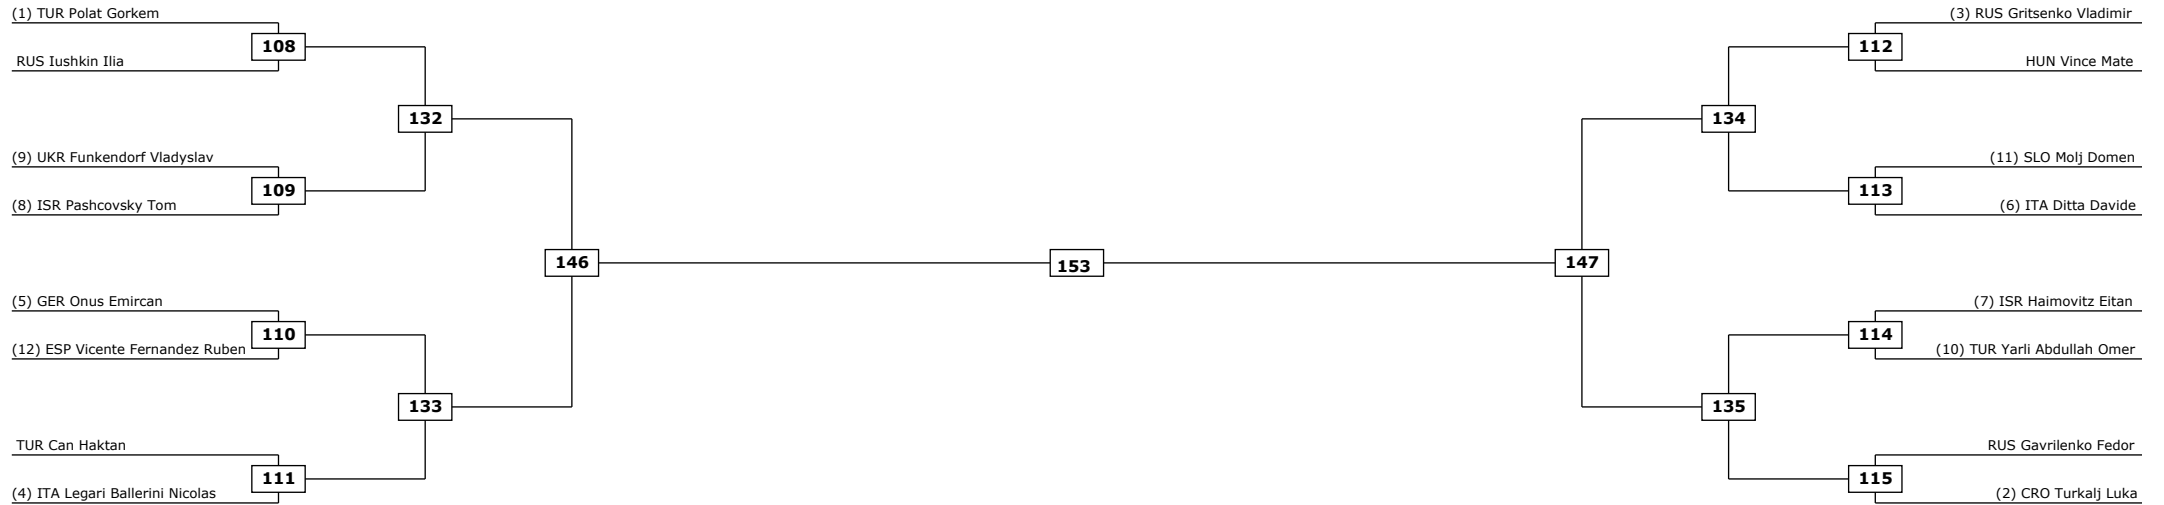

Round of 16

Quarter finals

Semifinals

Final

Semifinals

Quarter finals

Round of 16

Classification

LEGEND:

(RSC) Win by Referee stop the contest
(PTF) Win by final score

(PTG) Win by Point Gap
(GDP) Win by Golden Points

(SUP) Win by Superiority
(WDR) Win by Withdrawal

(DSQ) Win by Disqualification
(PUN) Win by Punitive Declaration

(DOB) Win by Disqualification for unsportsmanlike behavior
(DDB) Double Disqualification for unsportsmanlike behavior

(DWR) Double Withdrawal
(DDQ) Double Disqualification

R: Round

Round of 32 Round of 16 Quarter finals Semifinals Final Semifinals Quarter finals Round of 16 Round of 32