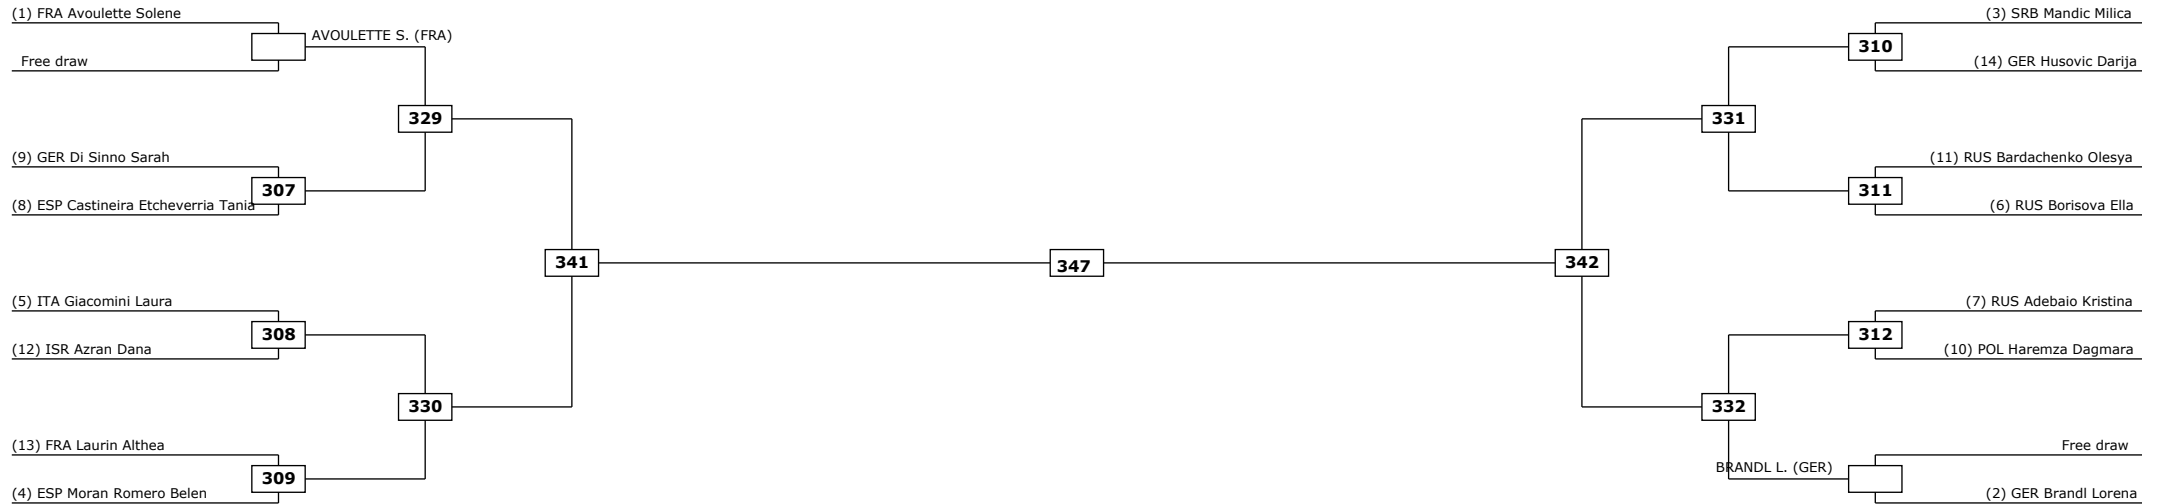

(DOB) Win by Disqualification for unsportsmanlike behavior
(DDB) Double Disqualification for unsportsmanlike behavior

(DWR) Double Withdrawal
(DDQ) Double Disqualification

R: Round

Round of 16

Quarter finals

Semifinals

Final

Semifinals

Quarter finals

Round of 16

Classification

Round of 16

Quarter finals