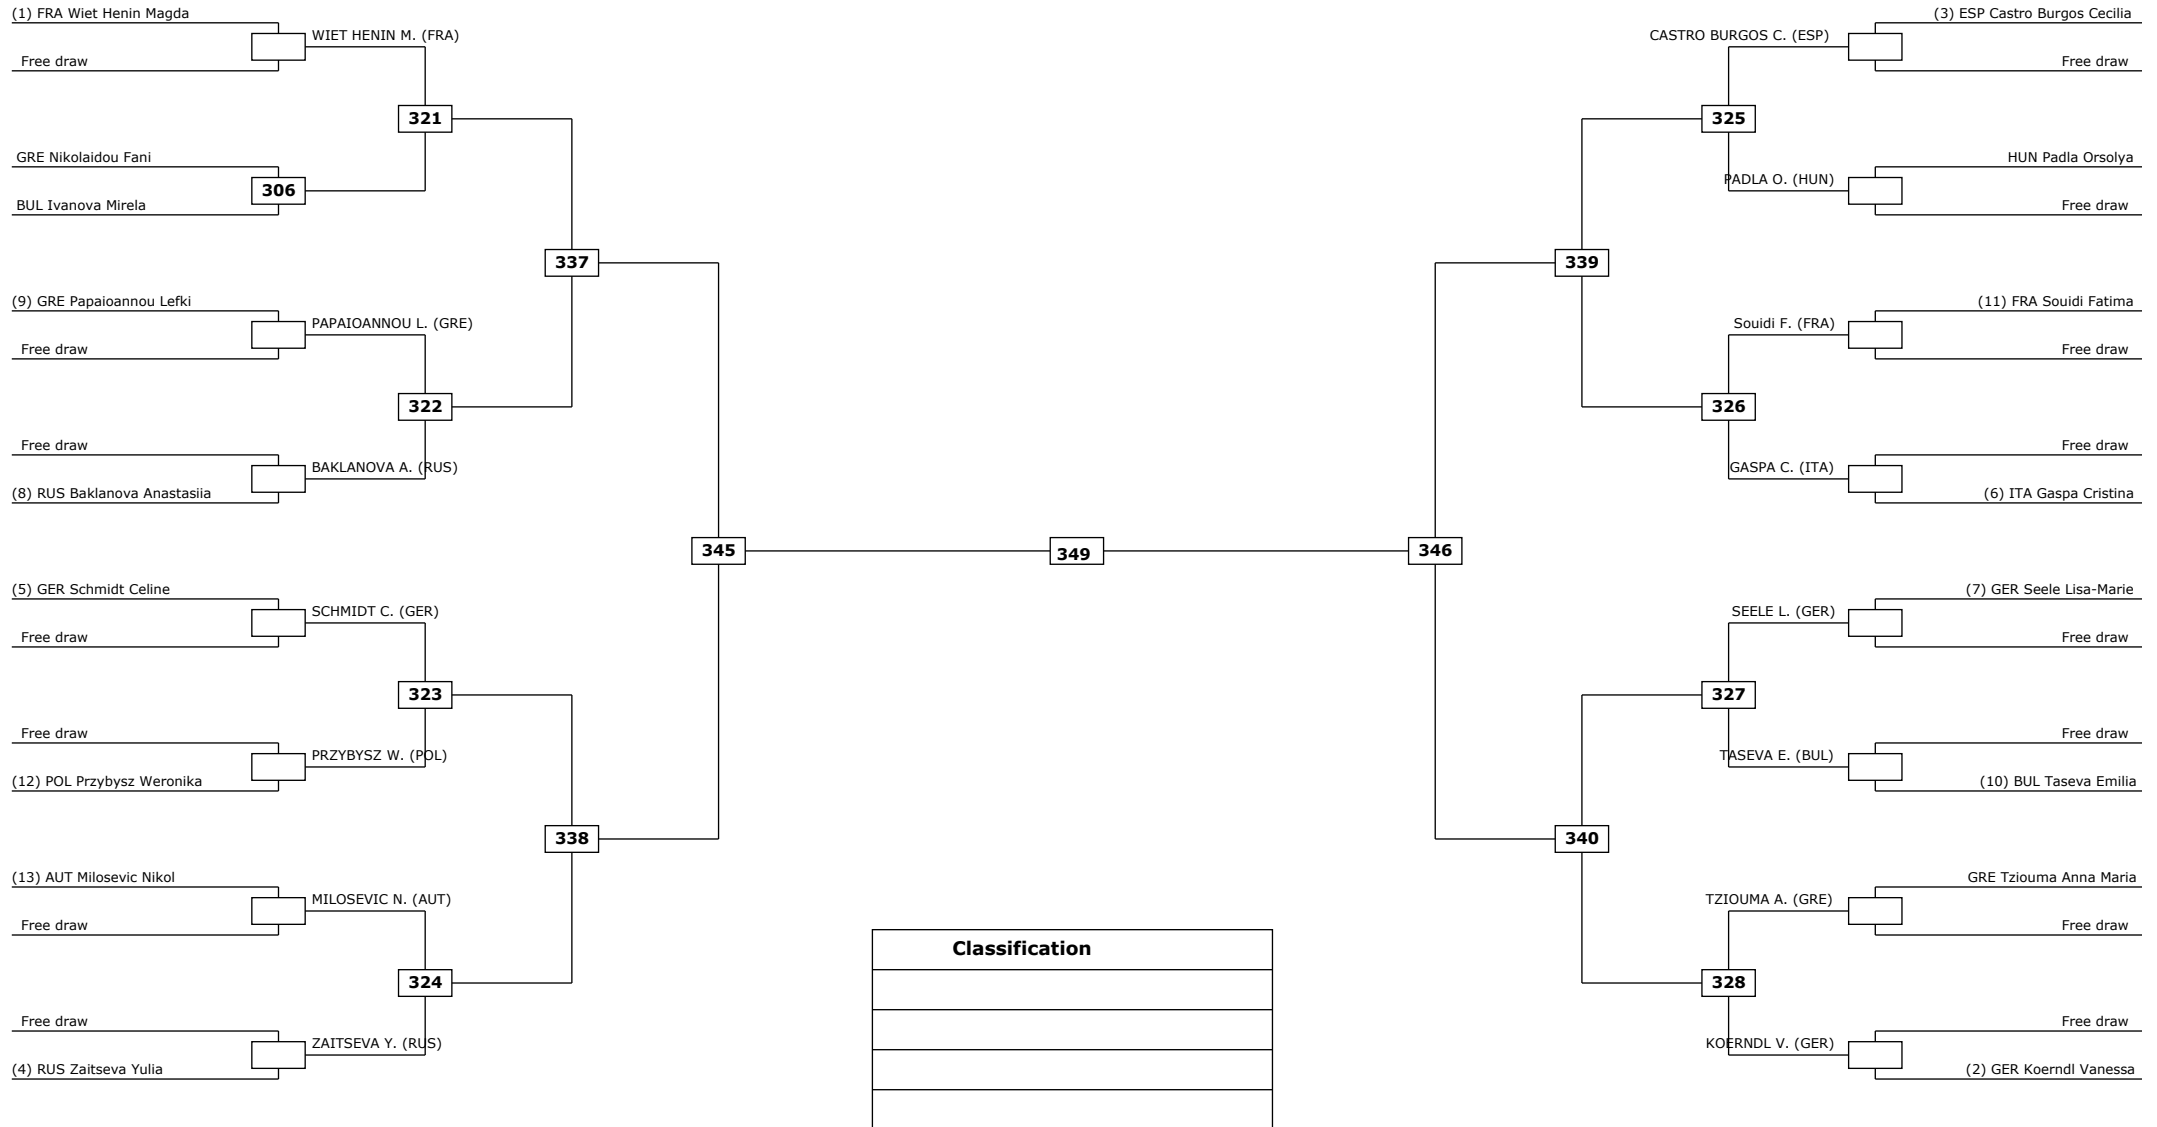

Semifinals

Final

Semifinals

Quarter finals

Round of 16

Classification

Round of 16

Quarter finals

Semifinals

Final

Semifinals

Quarter finals

Round of 16

Classification

Round of 32 Round of 16 Quarter finals Semifinals Final Semifinals Quarter finals Round of 16 Round of 32

LEGEND: (RSC) Win by Referee stop the contest (PTG) Win by Point Gap (SUP) Win by Superiority (DSQ) Win by Disqualification (DOB) Win by Disqualification for unsportsmanlike behavior (DWR) Double Withdrawal R: Round
 (PTF) Win by final score (GDP) Win by Golden Points (WDR) Win by Withdrawal (PUN) Win by Punitive Declaration (DDB) Double Disqualification for unsportsmanlike behavior (DDQ) Double Disqualification

Round of 32 Round of 16 Quarter finals Semifinals Final Semifinals Quarter finals Round of 16 Round of 32

LEGEND: (RSC) Win by Referee stop the contest (PTG) Win by Point Gap (SUP) Win by Superiority (DSQ) Win by Disqualification (DOB) Win by Disqualification for unsportsmanlike behavior (DWR) Double Withdrawal R: Round
 (PTF) Win by final score (GDP) Win by Golden Points (WDR) Win by Withdrawal (PUN) Win by Punitive Declaration (DDB) Double Disqualification for unsportsmanlike behavior (DDQ) Double Disqualification

Round of 16

Quarter finals

Semifinals

Final

Semifinals

Quarter finals

Round of 16

Classification