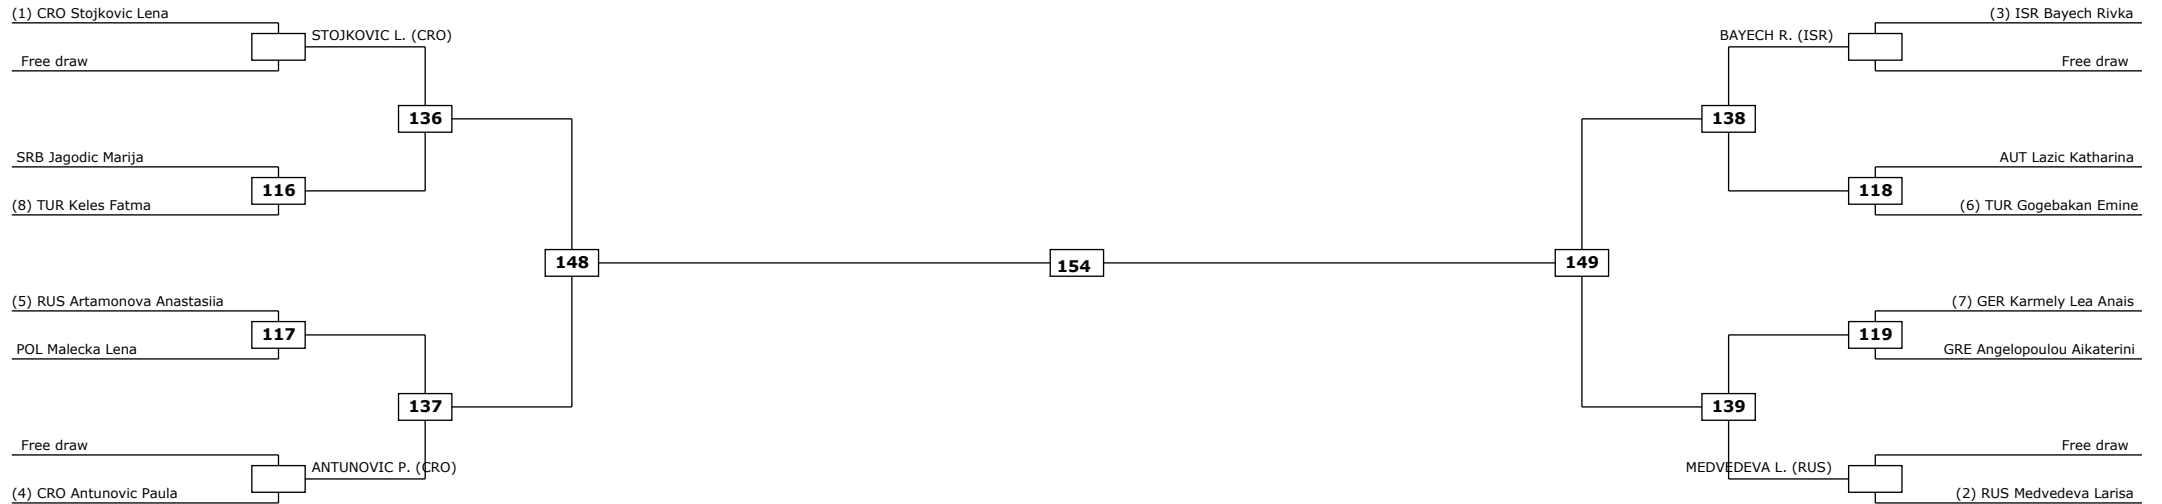

(DOB) Win by Disqualification for unsportsmanlike behavior
(DDB) Double Disqualification for unsportsmanlike behavior

(DWR) Double Withdrawal
(DDQ) Double Disqualification

R: Round

Round of 16

Quarter finals

Semifinals

Final

Semifinals

Quarter finals

Round of 16

Classification

Round of 16

Quarter finals

Semifinals

Final

Semifinals

Quarter finals

Round of 16

Classification

Round of 32 Round of 16 Quarter finals Semifinals Final Semifinals Quarter finals Round of 16 Round of 32

LEGEND: (RSC) Win by Referee stop the contest (PTG) Win by Point Gap (SUP) Win by Superiority (DSQ) Win by Disqualification (DOB) Win by Disqualification for unsportsmanlike behavior (DWR) Double Withdrawal R: Round
 (PTF) Win by final score (GDP) Win by Golden Points (WDR) Win by Withdrawal (PUN) Win by Punitive Declaration (DDB) Double Disqualification for unsportsmanlike behavior (DDQ) Double Disqualification

Round of 32 Round of 16 Quarter finals Semifinals Final Semifinals Quarter finals Round of 16 Round of 32

LEGEND: (RSC) Win by Referee stop the contest (PTG) Win by Point Gap (SUP) Win by Superiority (DSQ) Win by Disqualification (DOB) Win by Disqualification for unsportsmanlike behavior (DWR) Double Withdrawal R: Round
 (PTF) Win by final score (GDP) Win by Golden Points (WDR) Win by Withdrawal (PUN) Win by Punitive Declaration (DDB) Double Disqualification for unsportsmanlike behavior (DDQ) Double Disqualification