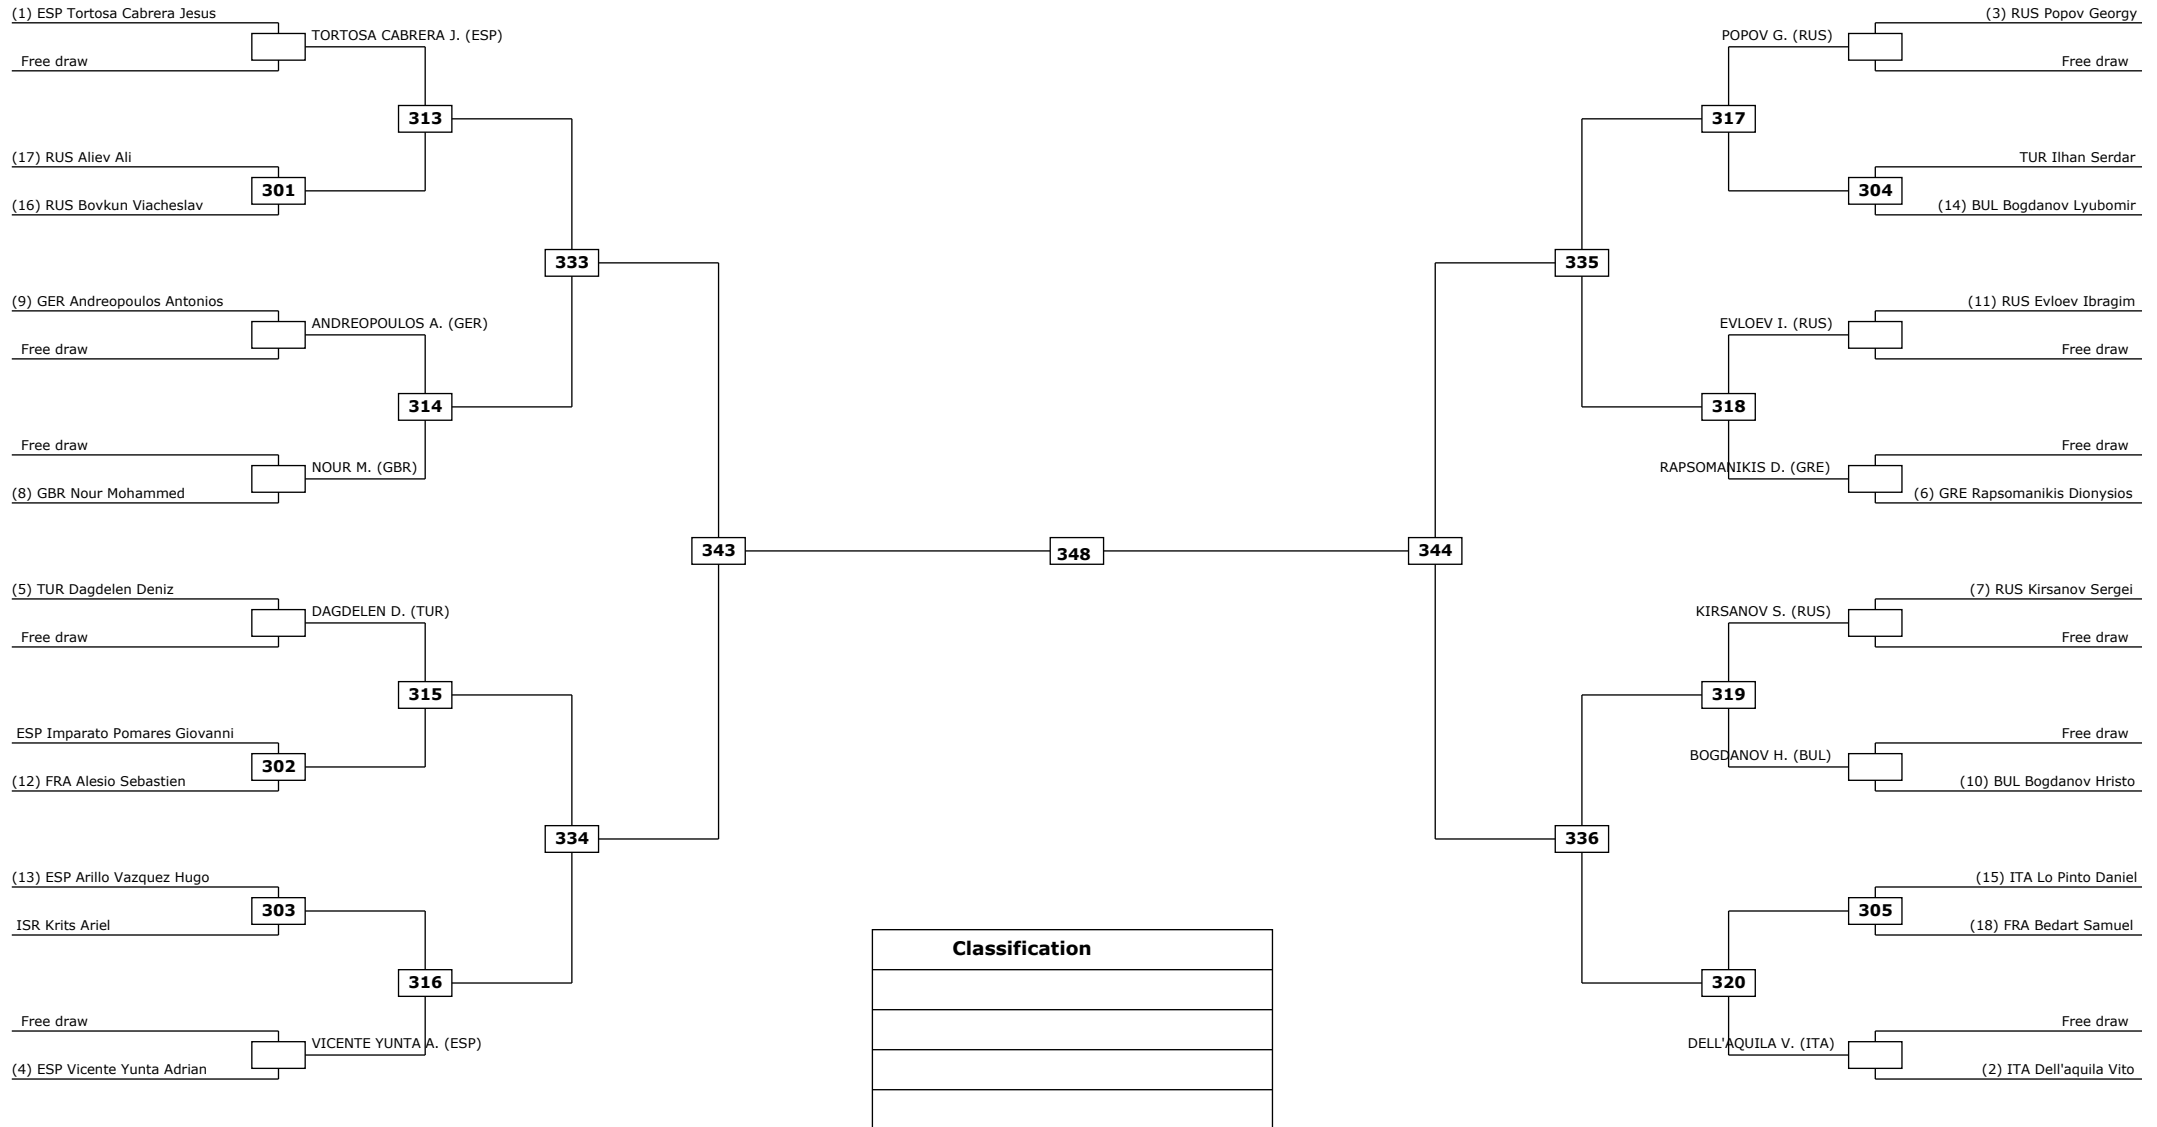

Round of 16

Quarter finals

Semifinals

Final

Semifinals

Quarter finals

Round of 16

Classification

LEGEND:

(RSC) Win by Referee stop the contest
(PTF) Win by final score

(PTG) Win by Point Gap
(GDP) Win by Golden Points

(SUP) Win by Superiority
(WDR) Win by Withdrawal

(DSQ) Win by Disqualification
(PUN) Win by Punitive Declaration

(DOB) Win by Disqualification for unsportsmanlike behavior
(DDB) Double Disqualification for unsportsmanlike behavior

(DWR) Double Withdrawal
(DDQ) Double Disqualification

R: Round

Round of 32 Round of 16 Quarter finals Semifinals Final Semifinals Quarter finals Round of 16 Round of 32