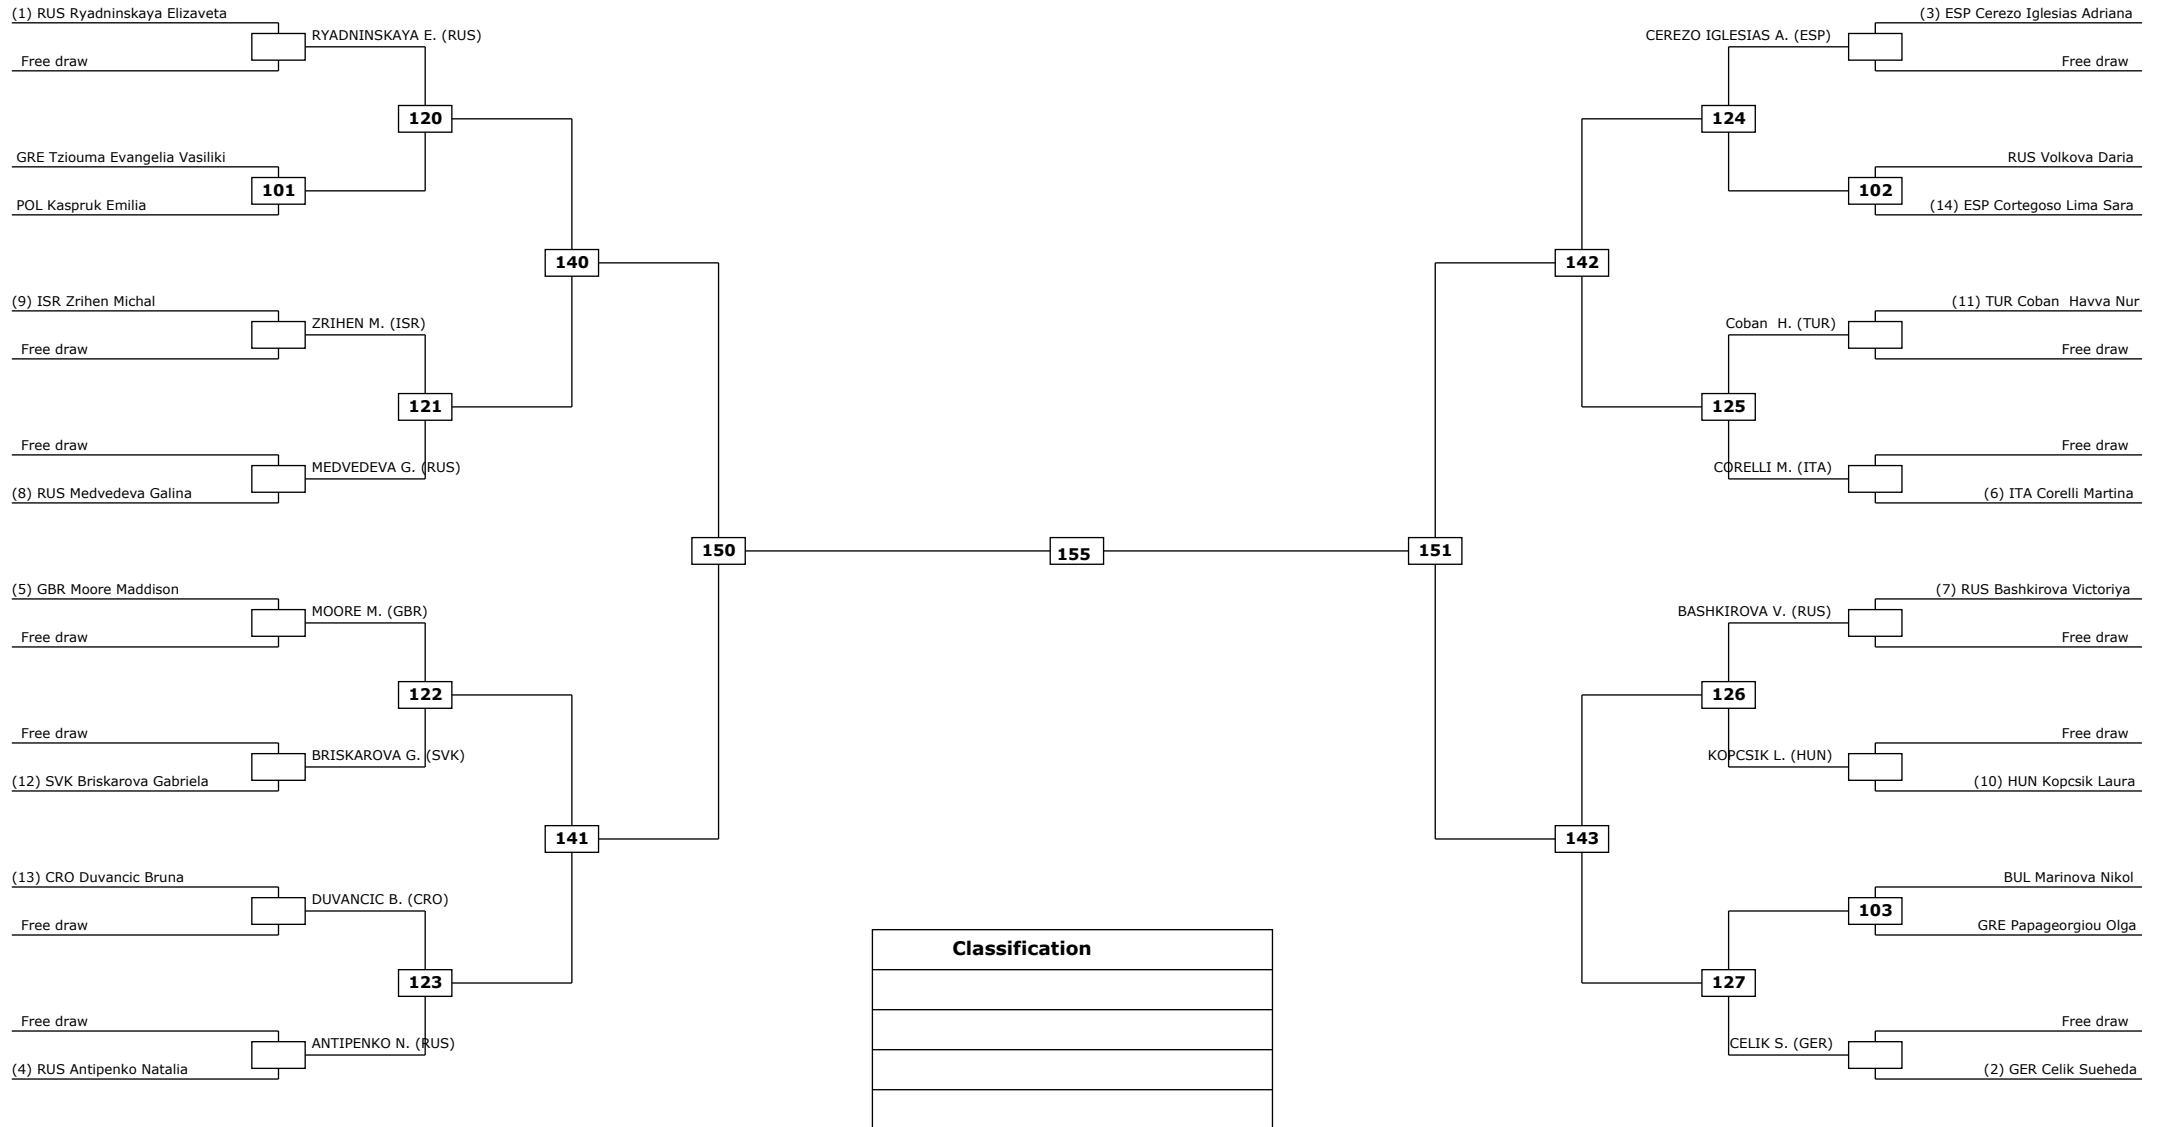

Semifinals

Final

Semifinals

Quarter finals

Round of 16

Classification

Round of 16

Quarter finals

Semifinals

Final

Semifinals

Quarter finals

Round of 16

Classification

Round of 32 Round of 16 Quarter finals Semifinals Final Semifinals Quarter finals Round of 16 Round of 32

LEGEND: (RSC) Win by Referee stop the contest (PTG) Win by Point Gap (SUP) Win by Superiority (DSQ) Win by Disqualification (DOB) Win by Disqualification for unsportsmanlike behavior (DWR) Double Withdrawal R: Round
 (PTF) Win by final score (GDP) Win by Golden Points (WDR) Win by Withdrawal (PUN) Win by Punitive Declaration (DDB) Double Disqualification for unsportsmanlike behavior (DDQ) Double Disqualification

Round of 32 Round of 16 Quarter finals Semifinals Final Semifinals Quarter finals Round of 16 Round of 32

LEGEND: (RSC) Win by Referee stop the contest (PTG) Win by Point Gap (SUP) Win by Superiority (DSQ) Win by Disqualification (DOB) Win by Disqualification for unsportsmanlike behavior (DWR) Double Withdrawal R: Round
 (PTF) Win by final score (GDP) Win by Golden Points (WDR) Win by Withdrawal (PUN) Win by Punitive Declaration (DDB) Double Disqualification for unsportsmanlike behavior (DDQ) Double Disqualification

Round of 16

Quarter finals

Semifinals

Final

Semifinals

Quarter finals

Round of 16

Classification