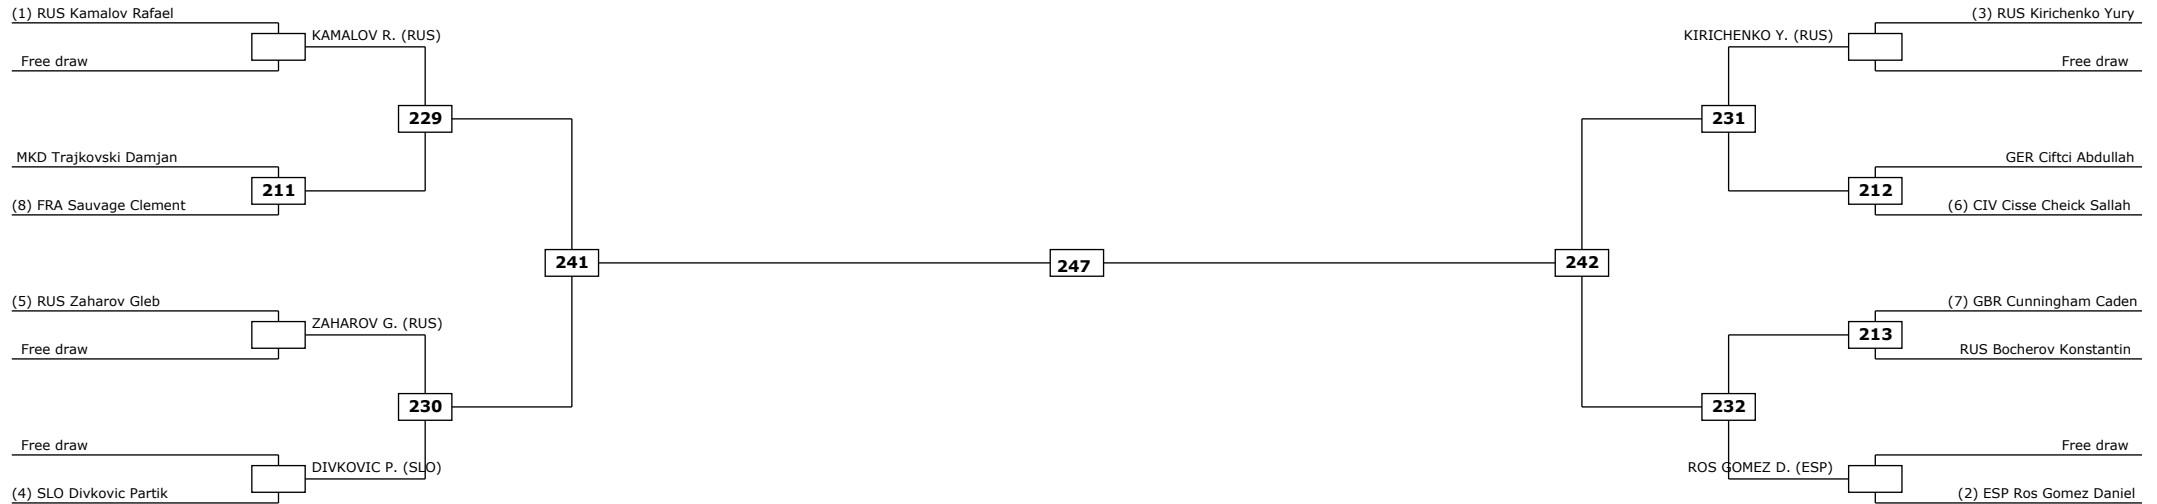

Round of 16

Quarter finals

Semifinals

Final

Semifinals

Quarter finals

Round of 16

Classification

LEGEND:

(RSC) Win by Referee stop the contest
(PTF) Win by final score

(PTG) Win by Point Gap
(GDP) Win by Golden Points

(SUP) Win by Superiority
(WDR) Win by Withdrawal

(DSQ) Win by Disqualification
(PUN) Win by Punitive Declaration

(DOB) Win by Disqualification for unsportsmanlike behavior
(DDB) Double Disqualification for unsportsmanlike behavior

(DWR) Double Withdrawal
(DDQ) Double Disqualification

R: Round