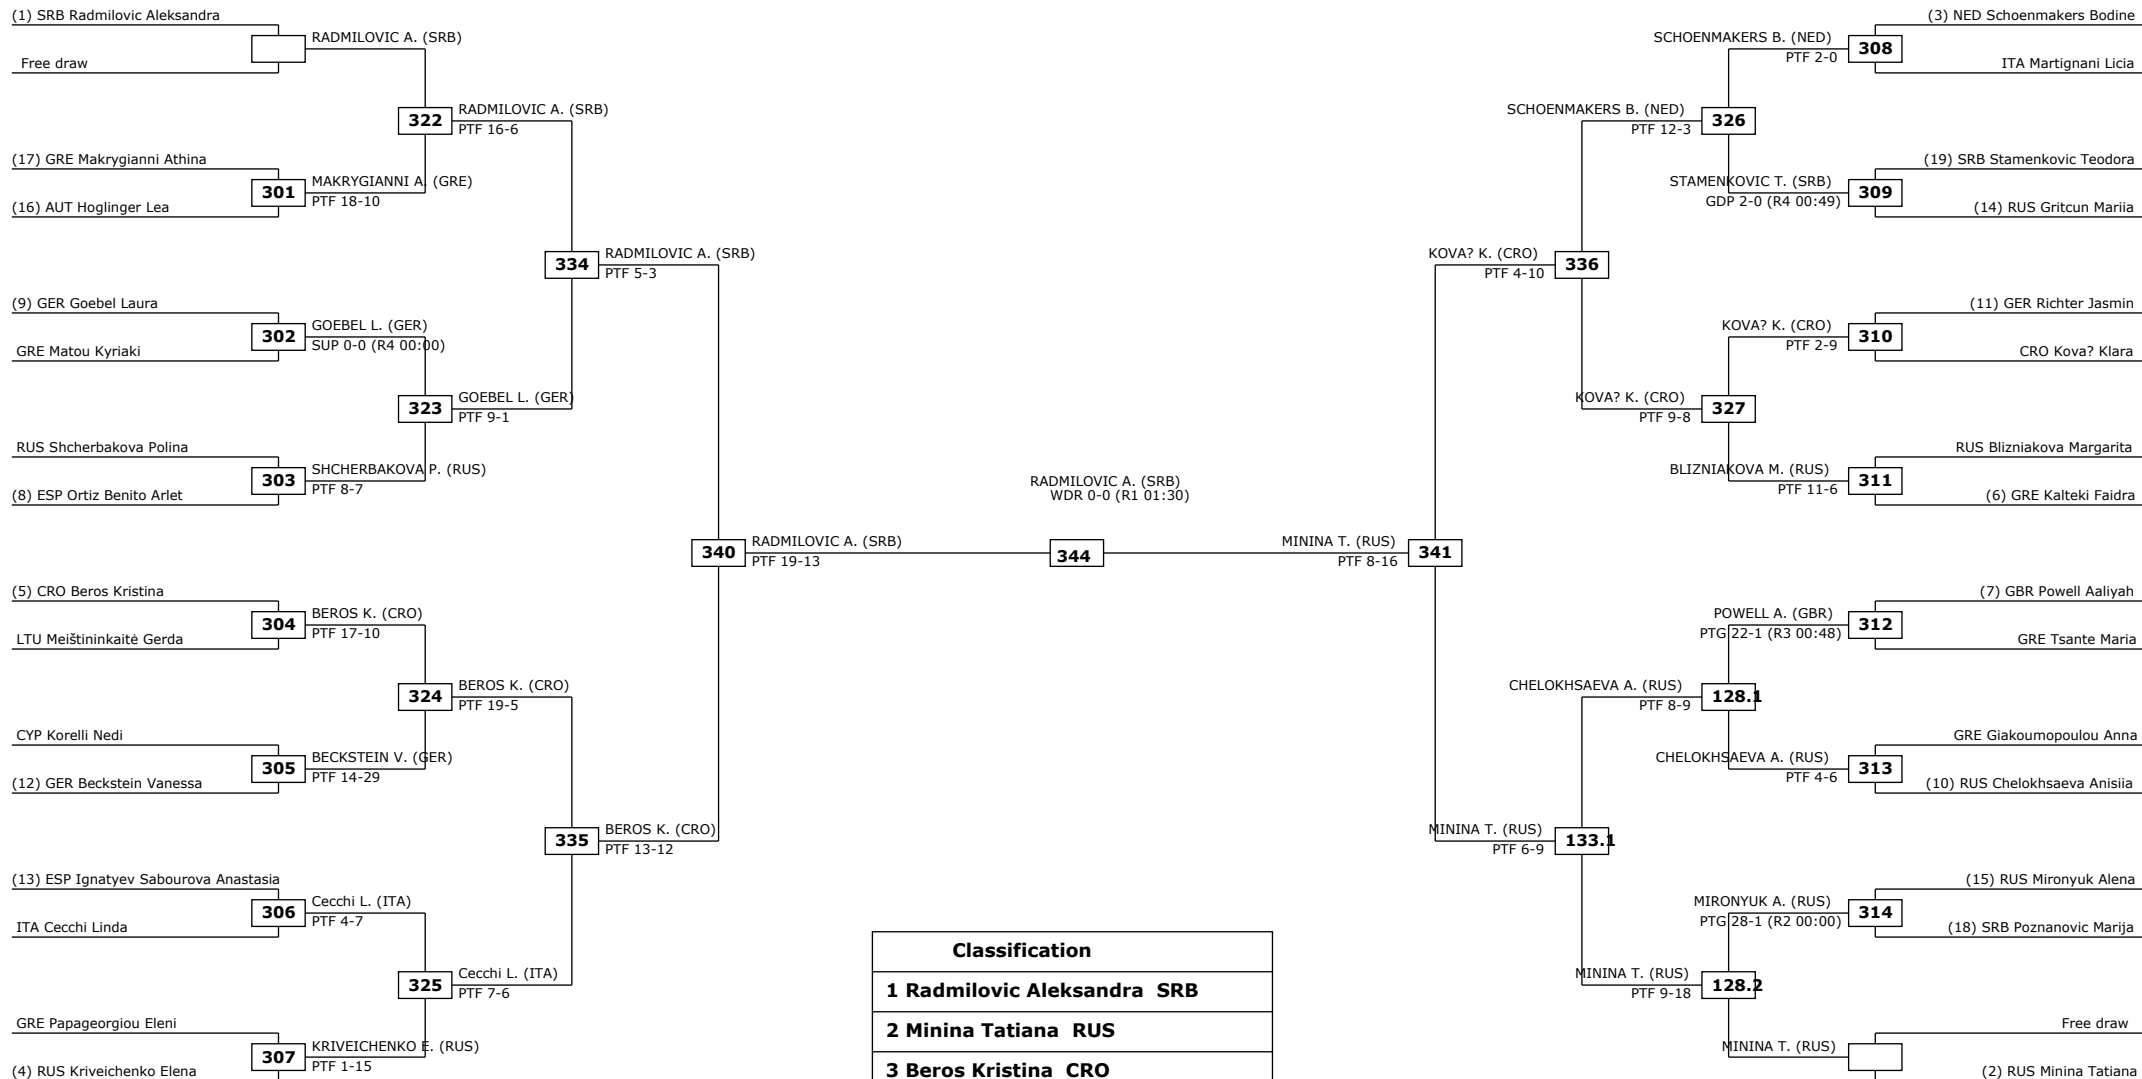

Round of 32 Round of 16 Quarter finals Semifinals Final Semifinals Quarter finals Round of 16 Round of 32

LEGEND: (RSC) Win by Referee stop the contest (PTG) Win by Point Gap (SUP) Win by Superiority (DSQ) Win by Disqualification (DOB) Win by Disqualification for unsportsmanlike behavior (DWR) Double Withdrawal R: Round
 (PTF) Win by final score (GDP) Win by Golden Points (WDR) Win by Withdrawal (PUN) Win by Punitive Declaration (DDB) Double Disqualification for unsportsmanlike behavior (DDQ) Double Disqualification

Round of 32 Round of 16 Quarter finals Semifinals Final Semifinals Quarter finals Round of 16 Round of 32

Classification	
1	Yerko Vladyslav UKR
2	Odinaev Rustam RUS
3	Ruiz Domenech Ramon ESP
3	Golubic Marko CRO

Round of 32 Round of 16 Quarter finals Semifinals Final Semifinals Quarter finals Round of 16 Round of 32

Classification	
1	Khrantcov Maksim RUS
2	Kotkov Anton RUS
3	Kanaet Toni CRO
3	Martinez Garcia Raul ESP

Round of 32 Round of 16 Quarter finals Semifinals Final Semifinals Quarter finals Round of 16 Round of 32

Round of 32 Round of 16 Quarter finals Semifinals Final Semifinals Quarter finals Round of 16 Round of 32