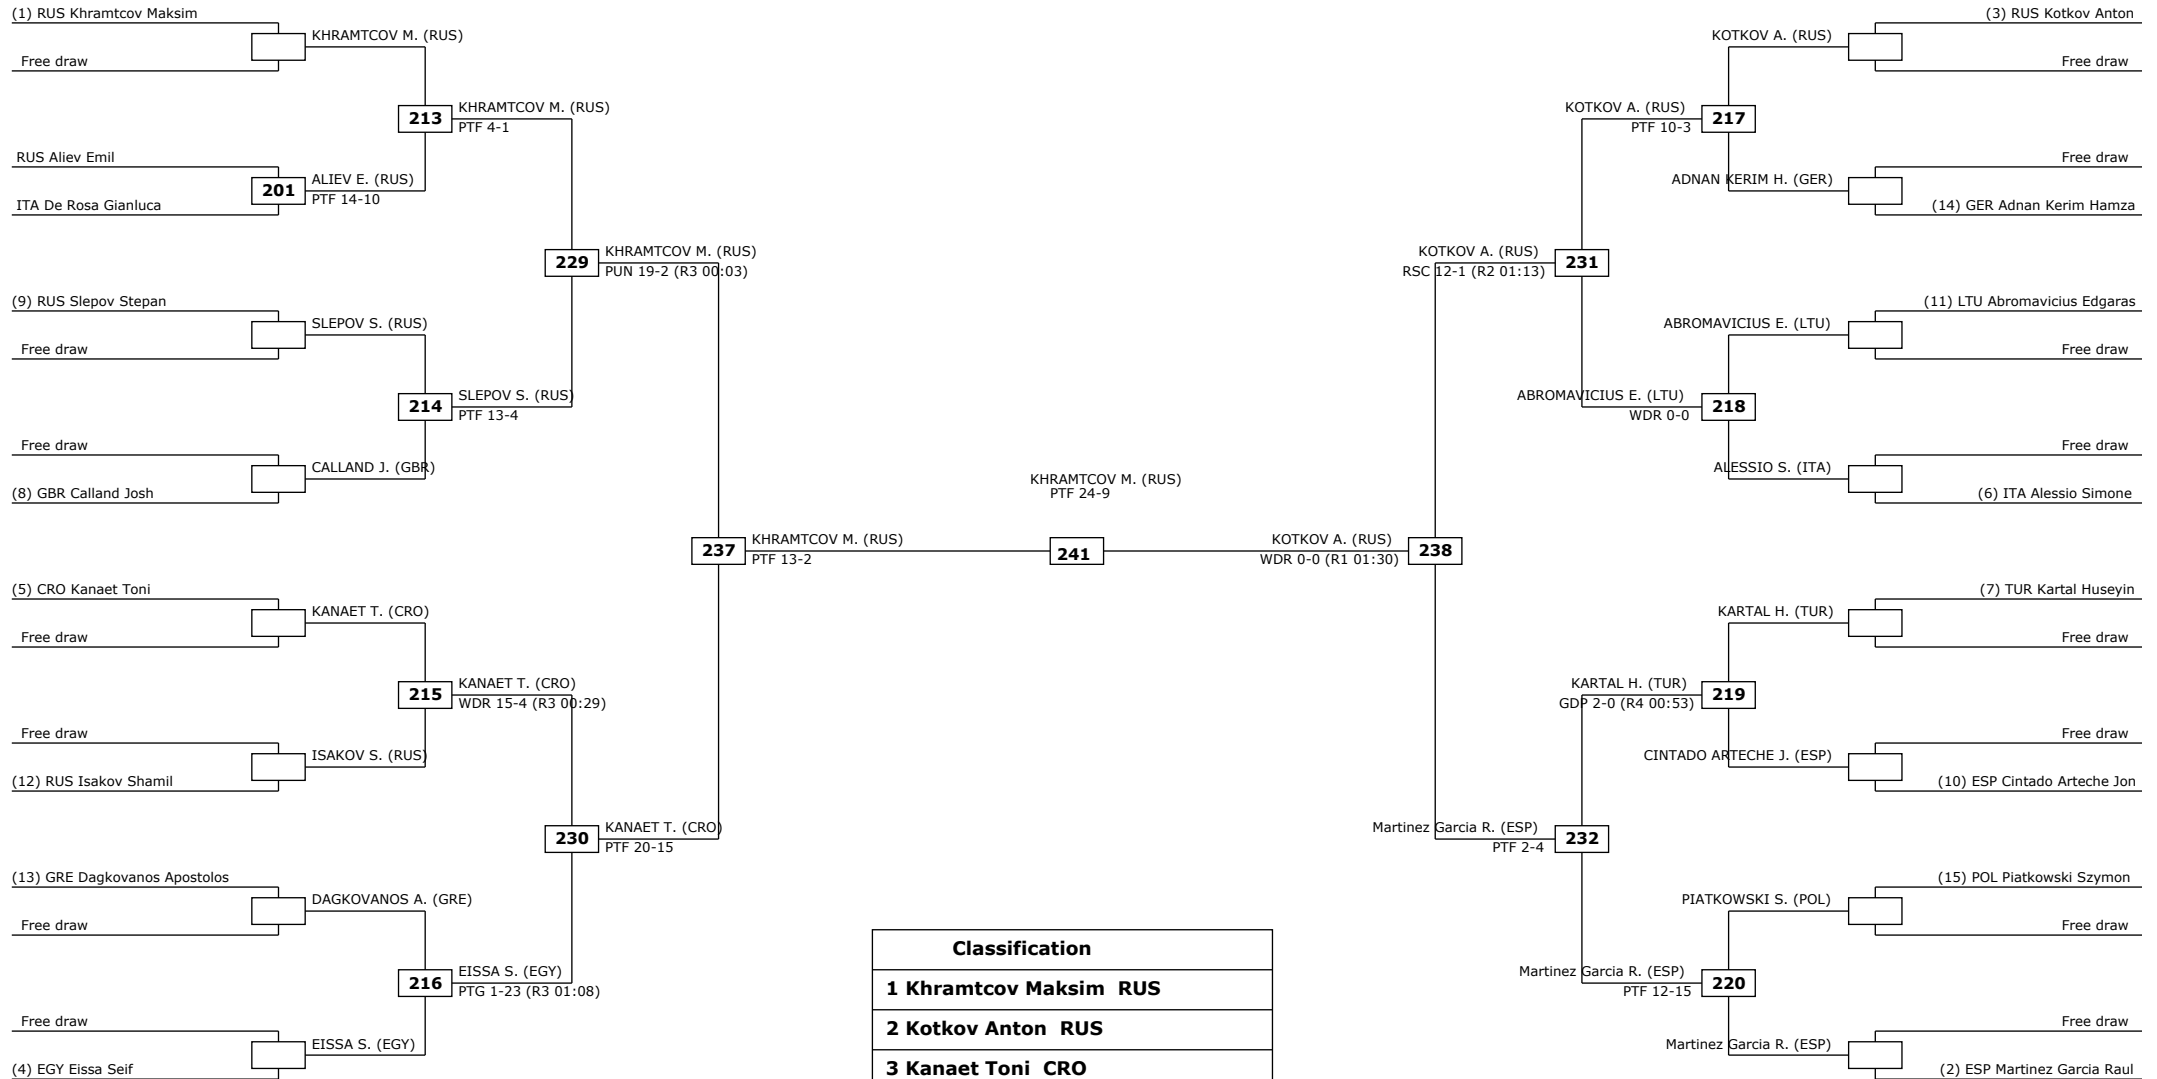

Round of 32 Round of 16 Quarter finals Semifinals Final Semifinals Quarter finals Round of 16 Round of 32

LEGEND: (RSC) Win by Referee stop the contest (PTG) Win by Point Gap (SUP) Win by Superiority (DSQ) Win by Disqualification (DOB) Win by Disqualification for unsportsmanlike behavior (DWR) Double Withdrawal R: Round
 (PTF) Win by final score (GDP) Win by Golden Points (WDR) Win by Withdrawal (PUN) Win by Punitive Declaration (DDB) Double Disqualification for unsportsmanlike behavior (DDQ) Double Disqualification

Round of 32 Round of 16 Quarter finals Semifinals Final Semifinals Quarter finals Round of 16 Round of 32

Classification	
1	Yerko Vladyslav UKR
2	Odinaev Rustam RUS
3	Ruiz Domenech Ramon ESP
3	Golubic Marko CRO

Round of 32 Round of 16 Quarter finals Semifinals Final Semifinals Quarter finals Round of 16 Round of 32

Classification	
1	Khrantcov Maksim RUS
2	Kotkov Anton RUS
3	Kanaet Toni CRO
3	Martinez Garcia Raul ESP

Round of 32 Round of 16 Quarter finals Semifinals Final Semifinals Quarter finals Round of 16 Round of 32

Round of 32 Round of 16 Quarter finals Semifinals Final Semifinals Quarter finals Round of 16 Round of 32