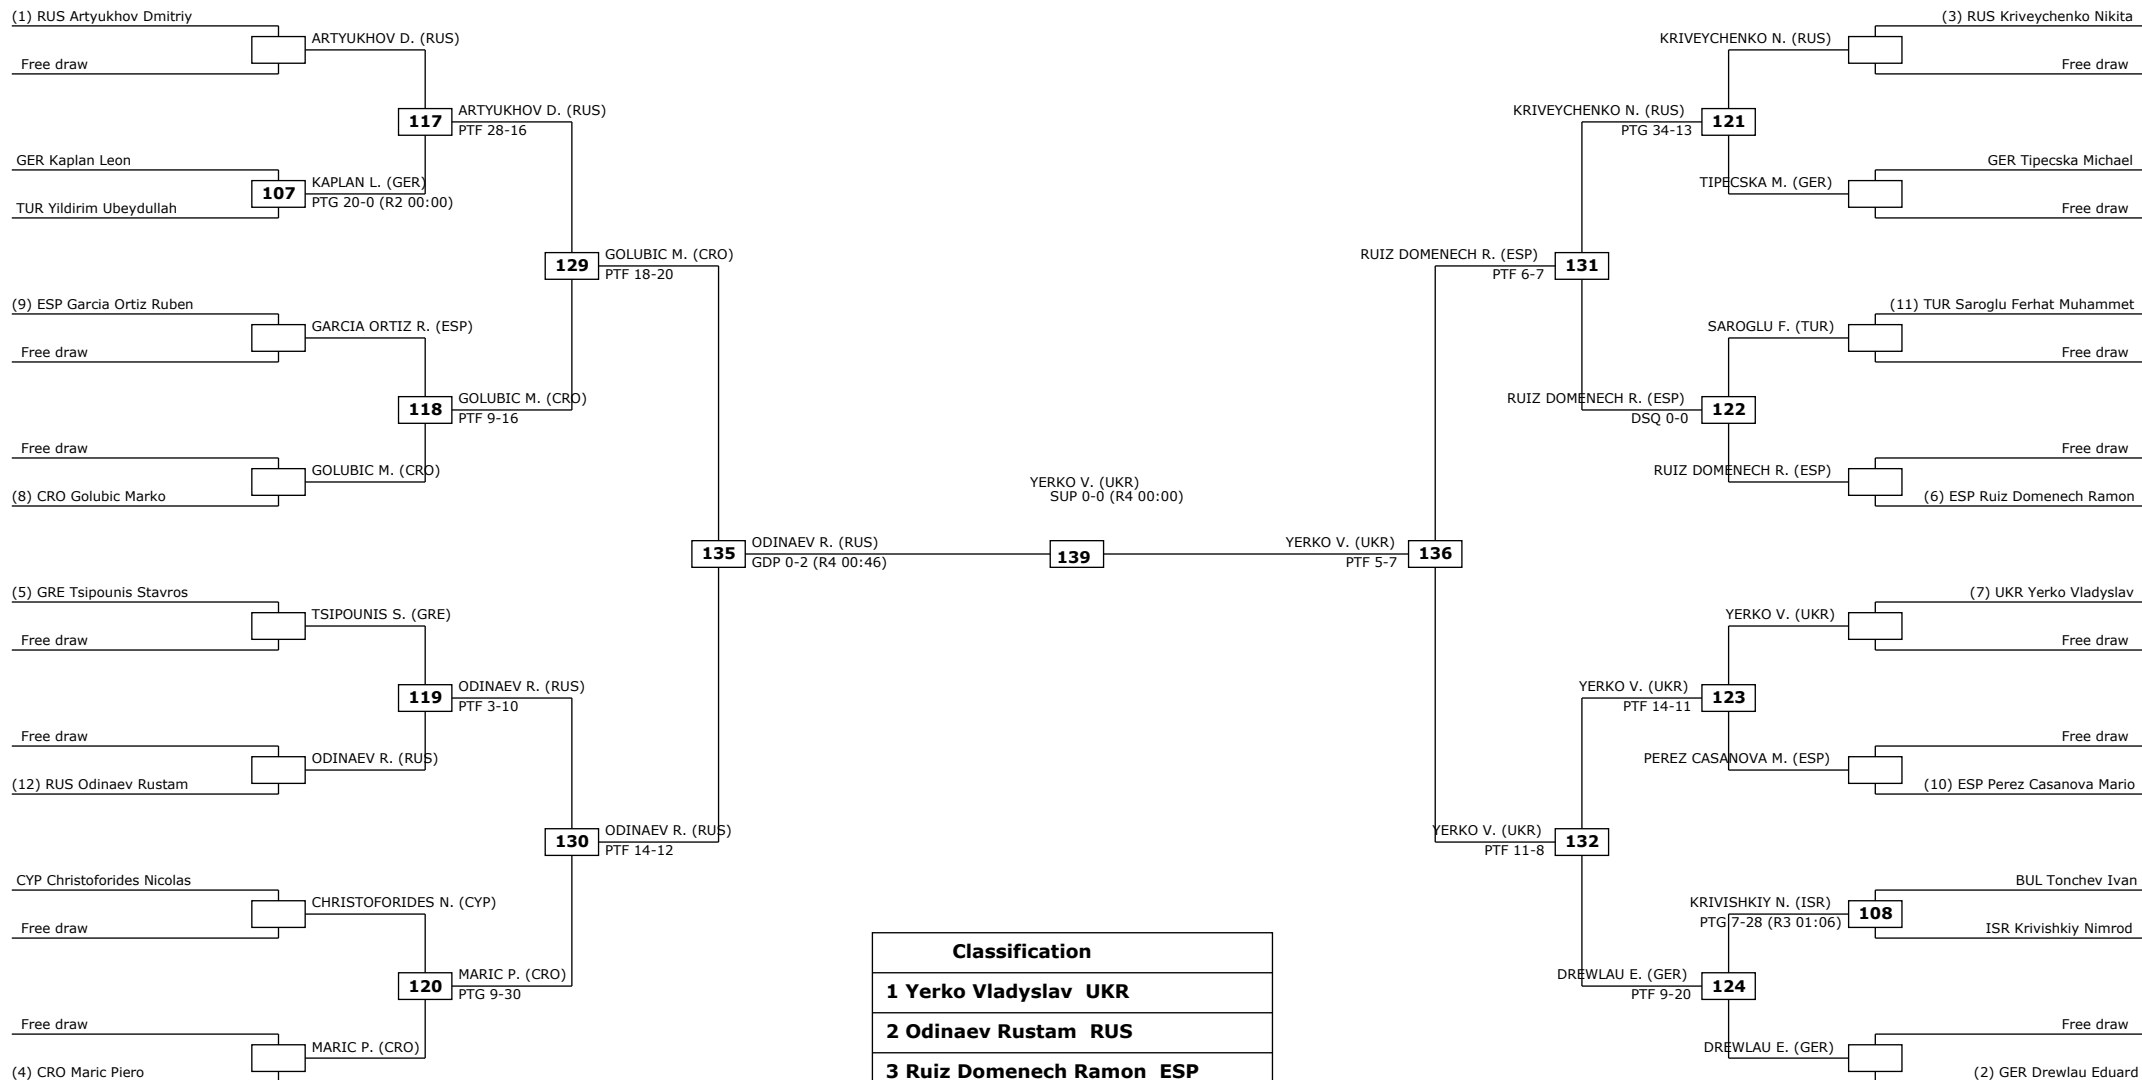

Round of 32 Round of 16 Quarter finals Semifinals Final Semifinals Quarter finals Round of 16 Round of 32

LEGEND: (RSC) Win by Referee stop the contest (PTG) Win by Point Gap (SUP) Win by Superiority (DSQ) Win by Disqualification (DOB) Win by Disqualification for unsportsmanlike behavior (DWR) Double Withdrawal R: Round
 (PTF) Win by final score (GDP) Win by Golden Points (WDR) Win by Withdrawal (PUN) Win by Punitive Declaration (DDB) Double Disqualification for unsportsmanlike behavior (DDQ) Double Disqualification

Round of 32 Round of 16 Quarter finals Semifinals Final Semifinals Quarter finals Round of 16 Round of 32

Classification	
1	Yerko Vladyslav UKR
2	Odinaev Rustam RUS
3	Ruiz Domenech Ramon ESP
3	Golubic Marko CRO

Round of 32 Round of 16 Quarter finals Semifinals Final Semifinals Quarter finals Round of 16 Round of 32

Classification	
1	Khrantcov Maksim RUS
2	Kotkov Anton RUS
3	Kanaet Toni CRO
3	Martinez Garcia Raul ESP

Round of 32 Round of 16 Quarter finals Semifinals Final Semifinals Quarter finals Round of 16 Round of 32

Round of 32 Round of 16 Quarter finals Semifinals Final Semifinals Quarter finals Round of 16 Round of 32