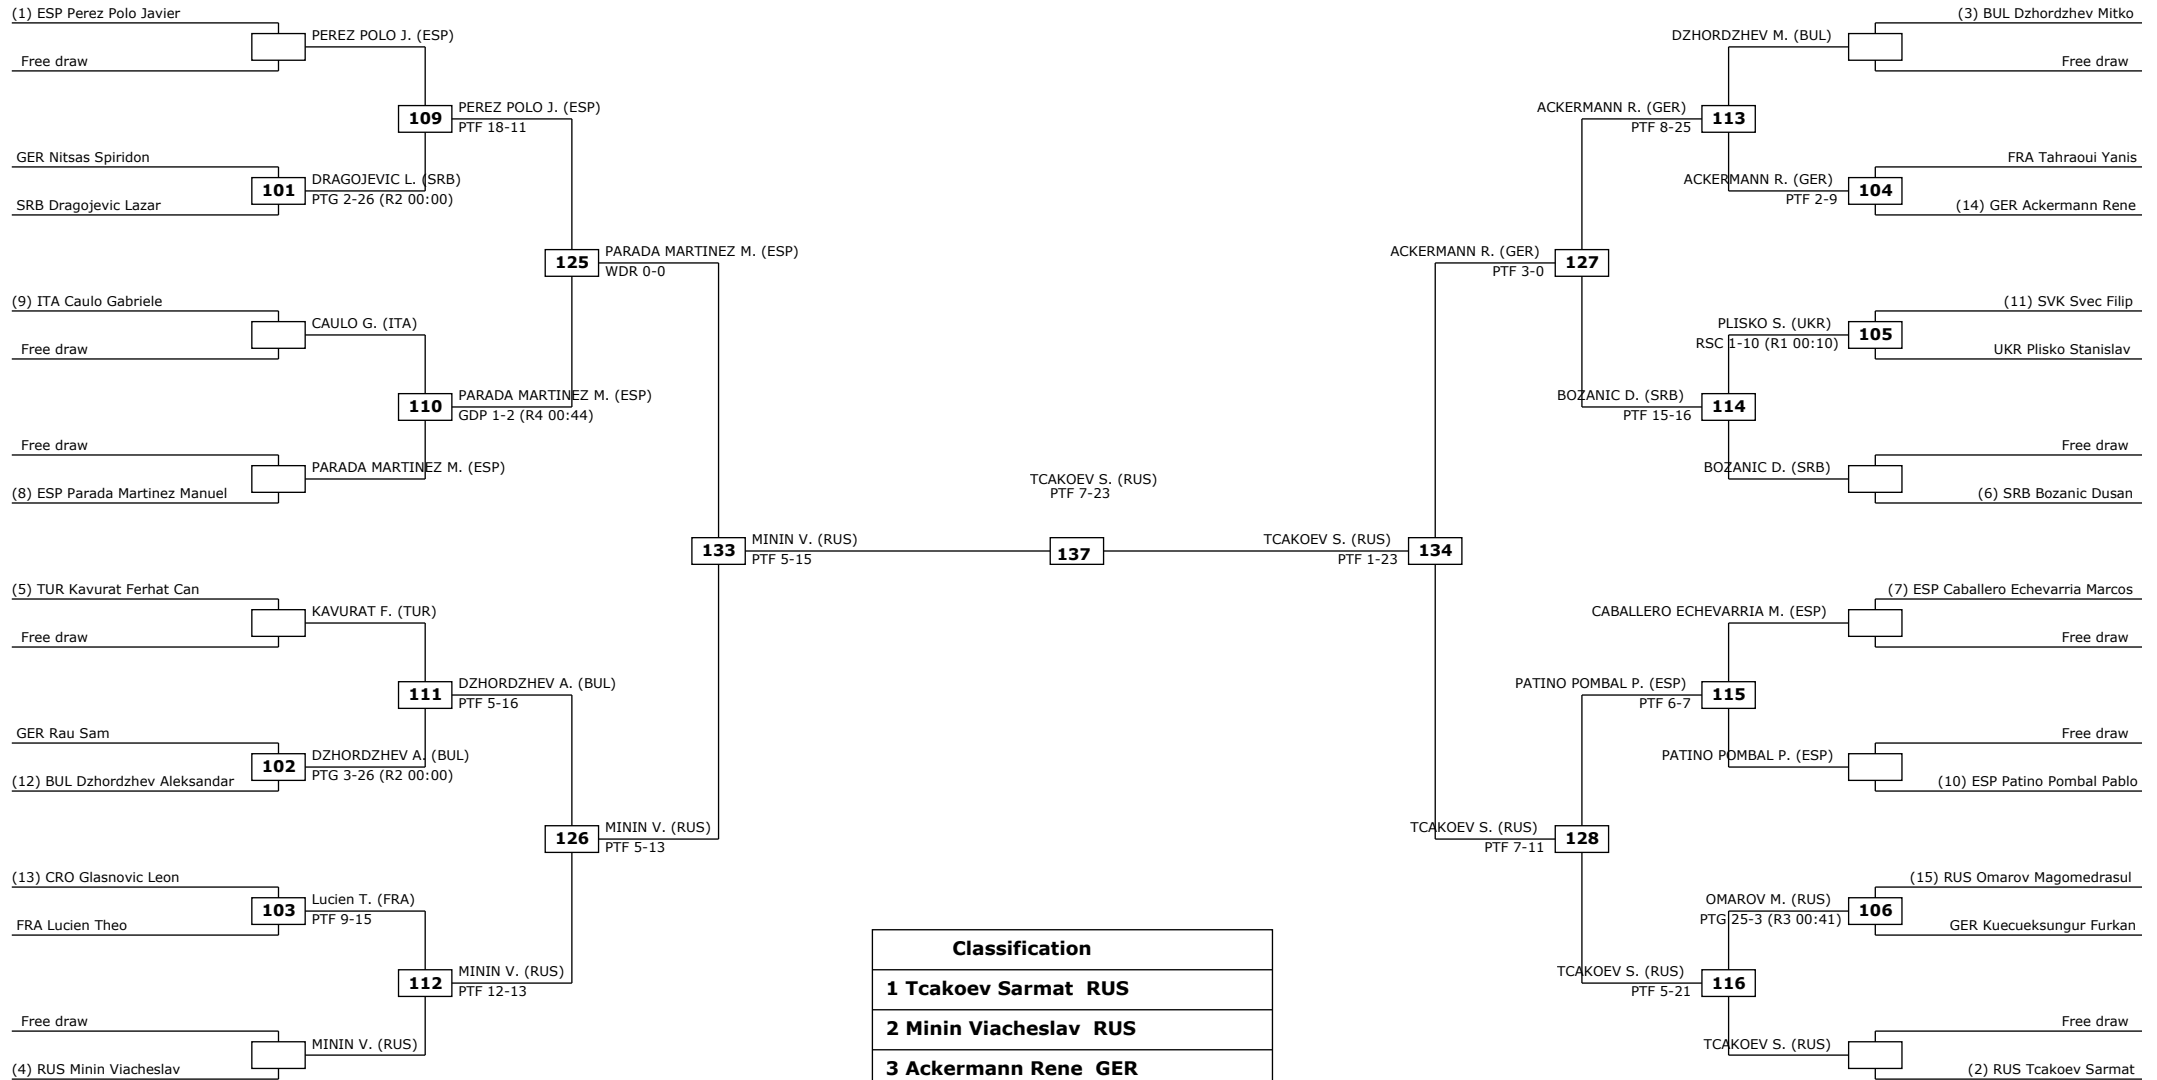

Round of 32 Round of 16 Quarter finals Semifinals Final Semifinals Quarter finals Round of 16 Round of 32

LEGEND: (RSC) Win by Referee stop the contest (PTG) Win by Point Gap (SUP) Win by Superiority (DSQ) Win by Disqualification (DOB) Win by Disqualification for unsportsmanlike behavior (DWR) Double Withdrawal R: Round
 (PTF) Win by final score (GDP) Win by Golden Points (WDR) Win by Withdrawal (PUN) Win by Punitive Declaration (DDB) Double Disqualification for unsportsmanlike behavior (DDQ) Double Disqualification

Round of 32 Round of 16 Quarter finals Semifinals Final Semifinals Quarter finals Round of 16 Round of 32

Classification	
1	Yerko Vladyslav UKR
2	Odinaev Rustam RUS
3	Ruiz Domenech Ramon ESP
3	Golubic Marko CRO

Round of 32 Round of 16 Quarter finals Semifinals Final Semifinals Quarter finals Round of 16 Round of 32

Classification	
1	Khrantcov Maksim RUS
2	Kotkov Anton RUS
3	Kanaet Toni CRO
3	Martinez Garcia Raul ESP

Round of 32 Round of 16 Quarter finals Semifinals Final Semifinals Quarter finals Round of 16 Round of 32

Round of 32 Round of 16 Quarter finals Semifinals Final Semifinals Quarter finals Round of 16 Round of 32