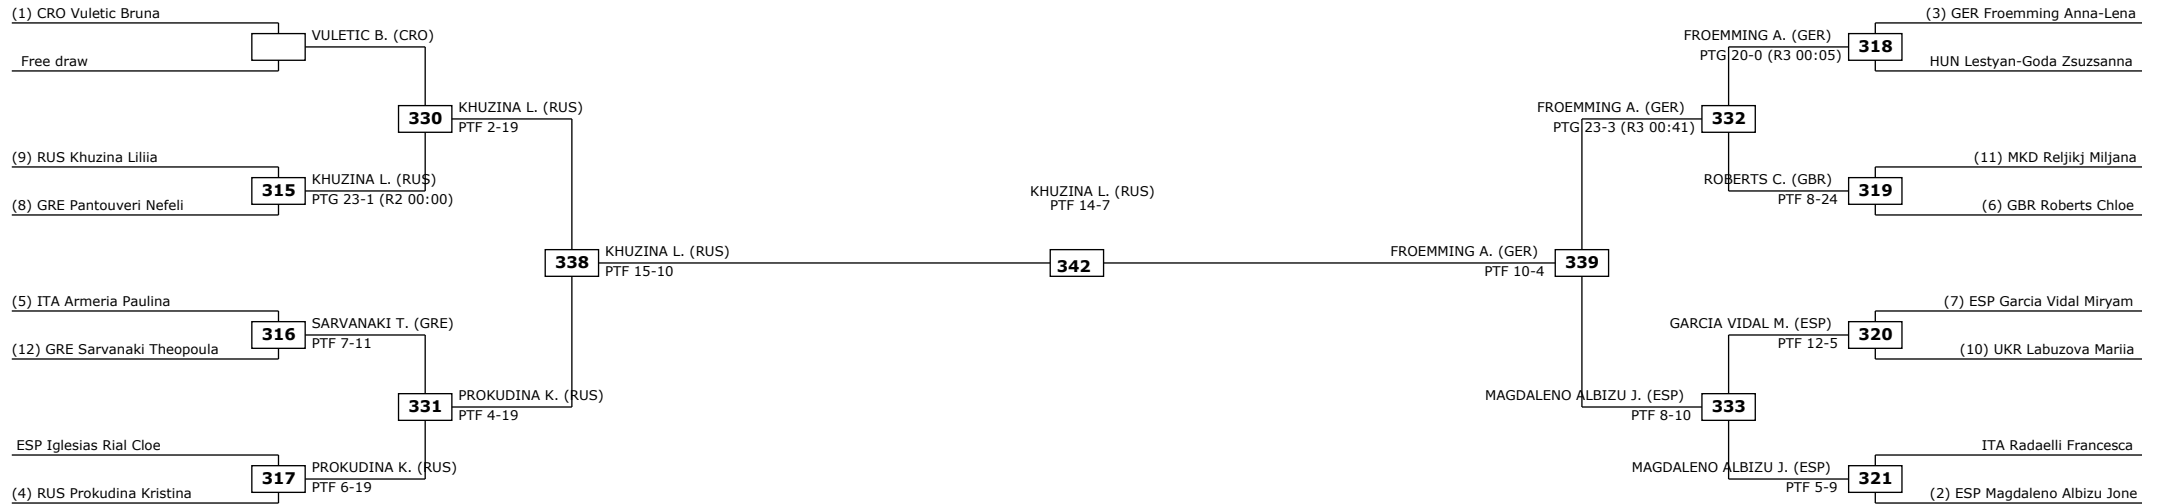

Round of 32 Round of 16 Quarter finals Semifinals Final Semifinals Quarter finals Round of 16 Round of 32

Classification	
1	Khrantcov Maksim RUS
2	Kotkov Anton RUS
3	Kanaet Toni CRO
3	Martinez Garcia Raul ESP

Round of 32 Round of 16 Quarter finals Semifinals Final Semifinals Quarter finals Round of 16 Round of 32

Round of 32 Round of 16 Quarter finals Semifinals Final Semifinals Quarter finals Round of 16 Round of 32

Classification	
1	Radmilovic Aleksandra SRB
2	Minina Tatiana RUS
3	Beros Kristina CRO
3	Kova? Klara CRO

LEGEND: (RSC) Win by Referee stop the contest (PTG) Win by Point Gap (SUP) Win by Superiority (DSQ) Win by Disqualification (DOB) Win by Disqualification for unsportsmanlike behavior (DWR) Double Withdrawal R: Round
 (PTF) Win by final score (GDP) Win by Golden Points (WDR) Win by Withdrawal (PUN) Win by Punitive Declaration (DDB) Double Disqualification for unsportsmanlike behavior (DDQ) Double Disqualification

Round of 16 Quarter finals Semifinals Final Semifinals Quarter finals Round of 16

Classification
1 Khuzina Liliia RUS
2 Froemming Anna-Lena GER
3 Prokudina Kristina RUS
3 Magdaleno Albizu Jone ESP

	LEGEND:	(RSC) Win by Referee stop the contest	(PTG) Win by Point Gap	(SUP) Win by Superiority	(DSQ) Win by Disqualification	(DOB) Win by Disqualification for unsportsmanlike behavior	(DWR) Double Withdrawal	R: Round
	(PTF) Win by final score	(GDP) Win by Golden Points	(WDR) Win by Withdrawal	(PUN) Win by Punitive Declaration	(DDB) Double Disqualification for unsportsmanlike behavior	(DDQ) Double Disqualification		