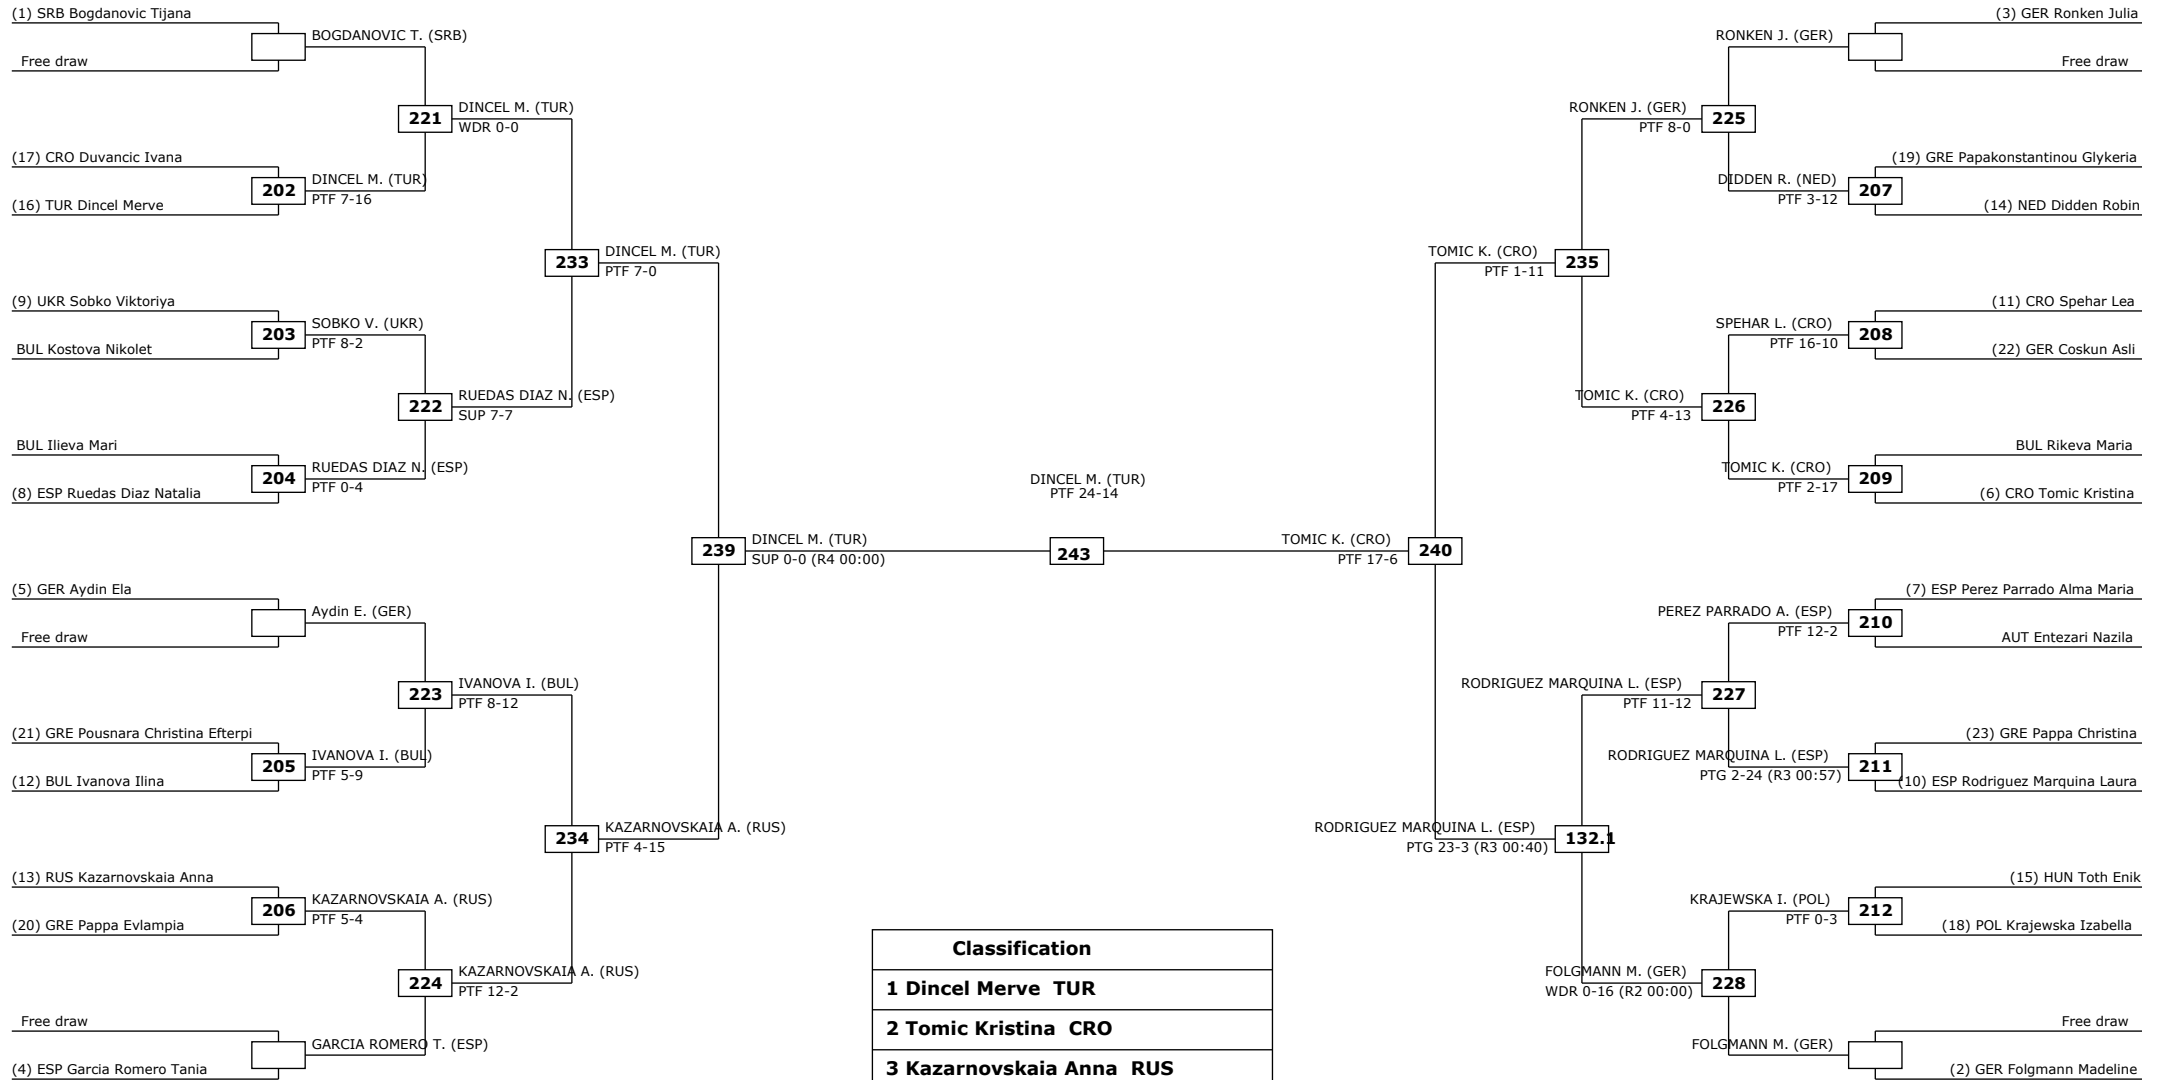

Round of 32 Round of 16 Quarter finals Semifinals Final Semifinals Quarter finals Round of 16 Round of 32

LEGEND: (RSC) Win by Referee stop the contest (PTG) Win by Point Gap (SUP) Win by Superiority (DSQ) Win by Disqualification (DOB) Win by Disqualification for unsportsmanlike behavior (DWR) Double Withdrawal R: Round
 (PTF) Win by final score (GDP) Win by Golden Points (WDR) Win by Withdrawal (PUN) Win by Punitive Declaration (DDB) Double Disqualification for unsportsmanlike behavior (DDQ) Double Disqualification

Round of 32 Round of 16 Quarter finals Semifinals Final Semifinals Quarter finals Round of 16 Round of 32

Classification	
1	Yerko Vladyslav UKR
2	Odinaev Rustam RUS
3	Ruiz Domenech Ramon ESP
3	Golubic Marko CRO

Round of 32 Round of 16 Quarter finals Semifinals Final Semifinals Quarter finals Round of 16 Round of 32

Classification	
1	Khrantcov Maksim RUS
2	Kotkov Anton RUS
3	Kanaet Toni CRO
3	Martinez Garcia Raul ESP

Round of 32 Round of 16 Quarter finals Semifinals Final Semifinals Quarter finals Round of 16 Round of 32

Round of 32 Round of 16 Quarter finals Semifinals Final Semifinals Quarter finals Round of 16 Round of 32